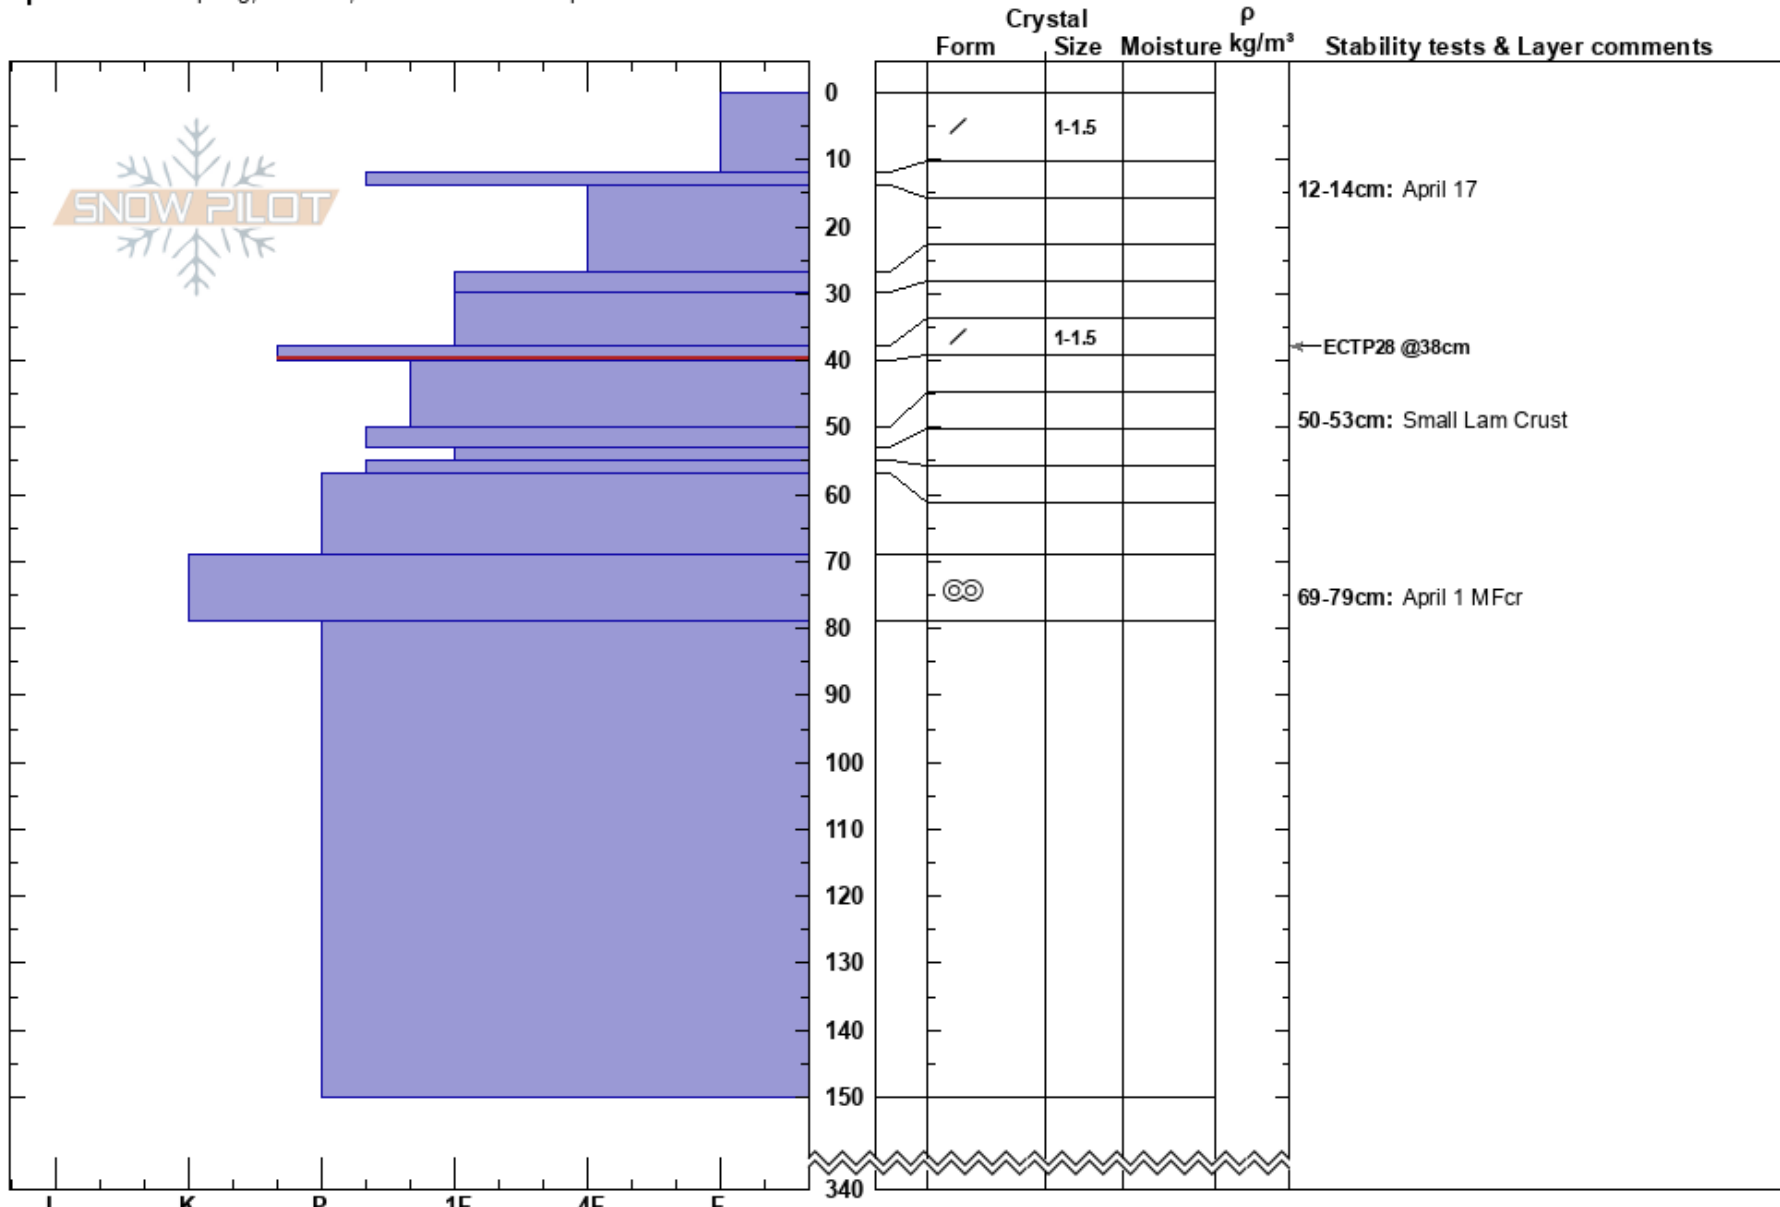

Test Lodge Peak
 Monashee
 BC
 Elevation: 1867 m
 Aspect: SE
 Specifics: Collapsing, localized; We snowmobiled slope

Dallas McLean
 18/04/2023 - 16:30
 Co-ord: 11U 379618W 5671704N
 Slope Angle: 32°
 Wind Loading:

Stability:
 Air Temperature: -4.2°C
 Sky Cover: OVC
 Precipitation: NO
 Wind: S Calm

HS:340
 PF: 40
 Layer Notes:
 12-14cm: April 17
 38-40cm: Problematic layer
 50-53cm: Small Lam Crust
 69-79cm: April 1 MFcr

Notes: Glades at ridge top, open to sky, Whumph at site.