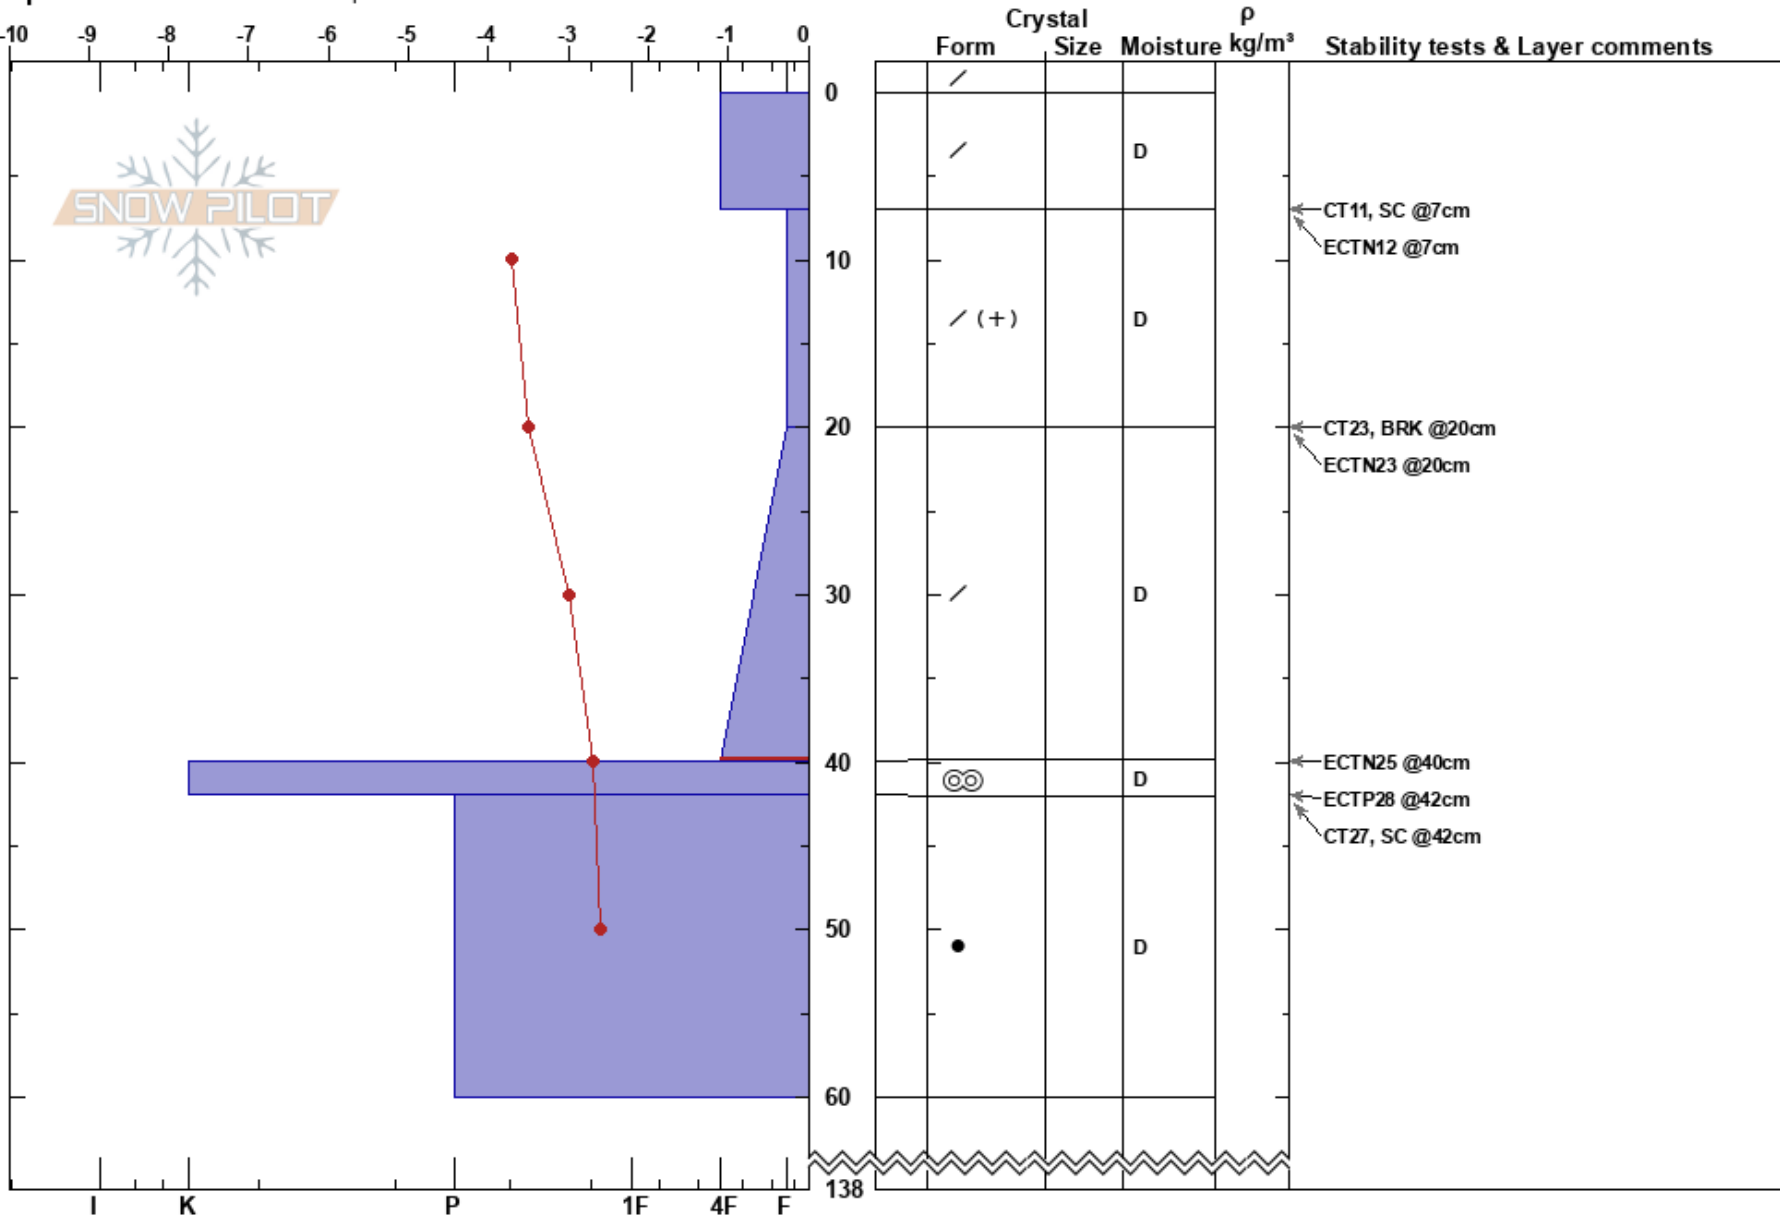

Välåsjöfjället
 Funäsfjällen
 Sweden
Elevation: 1232 m
Aspect: NE

John Wilcoxon
 28/04/2023 - 11:00
Co-ord: 33V 389983E 6982724N
Slope Angle: 20°
Wind Loading: yes

Stability: Fair **HS:** 138 **Layer Notes:**
Air Temperature: -5.6°C **PF:** 30 **20-40cm:** Problematic layer
Sky Cover: SCT **40-42cm:** v. 16 MFcr
Precipitation: NO
Wind: NW Moderate

Specifics: We snowmobiled slope

Notes: OBJ: stabilitetstest i drevsnöflak

Terräng: vågig yta.