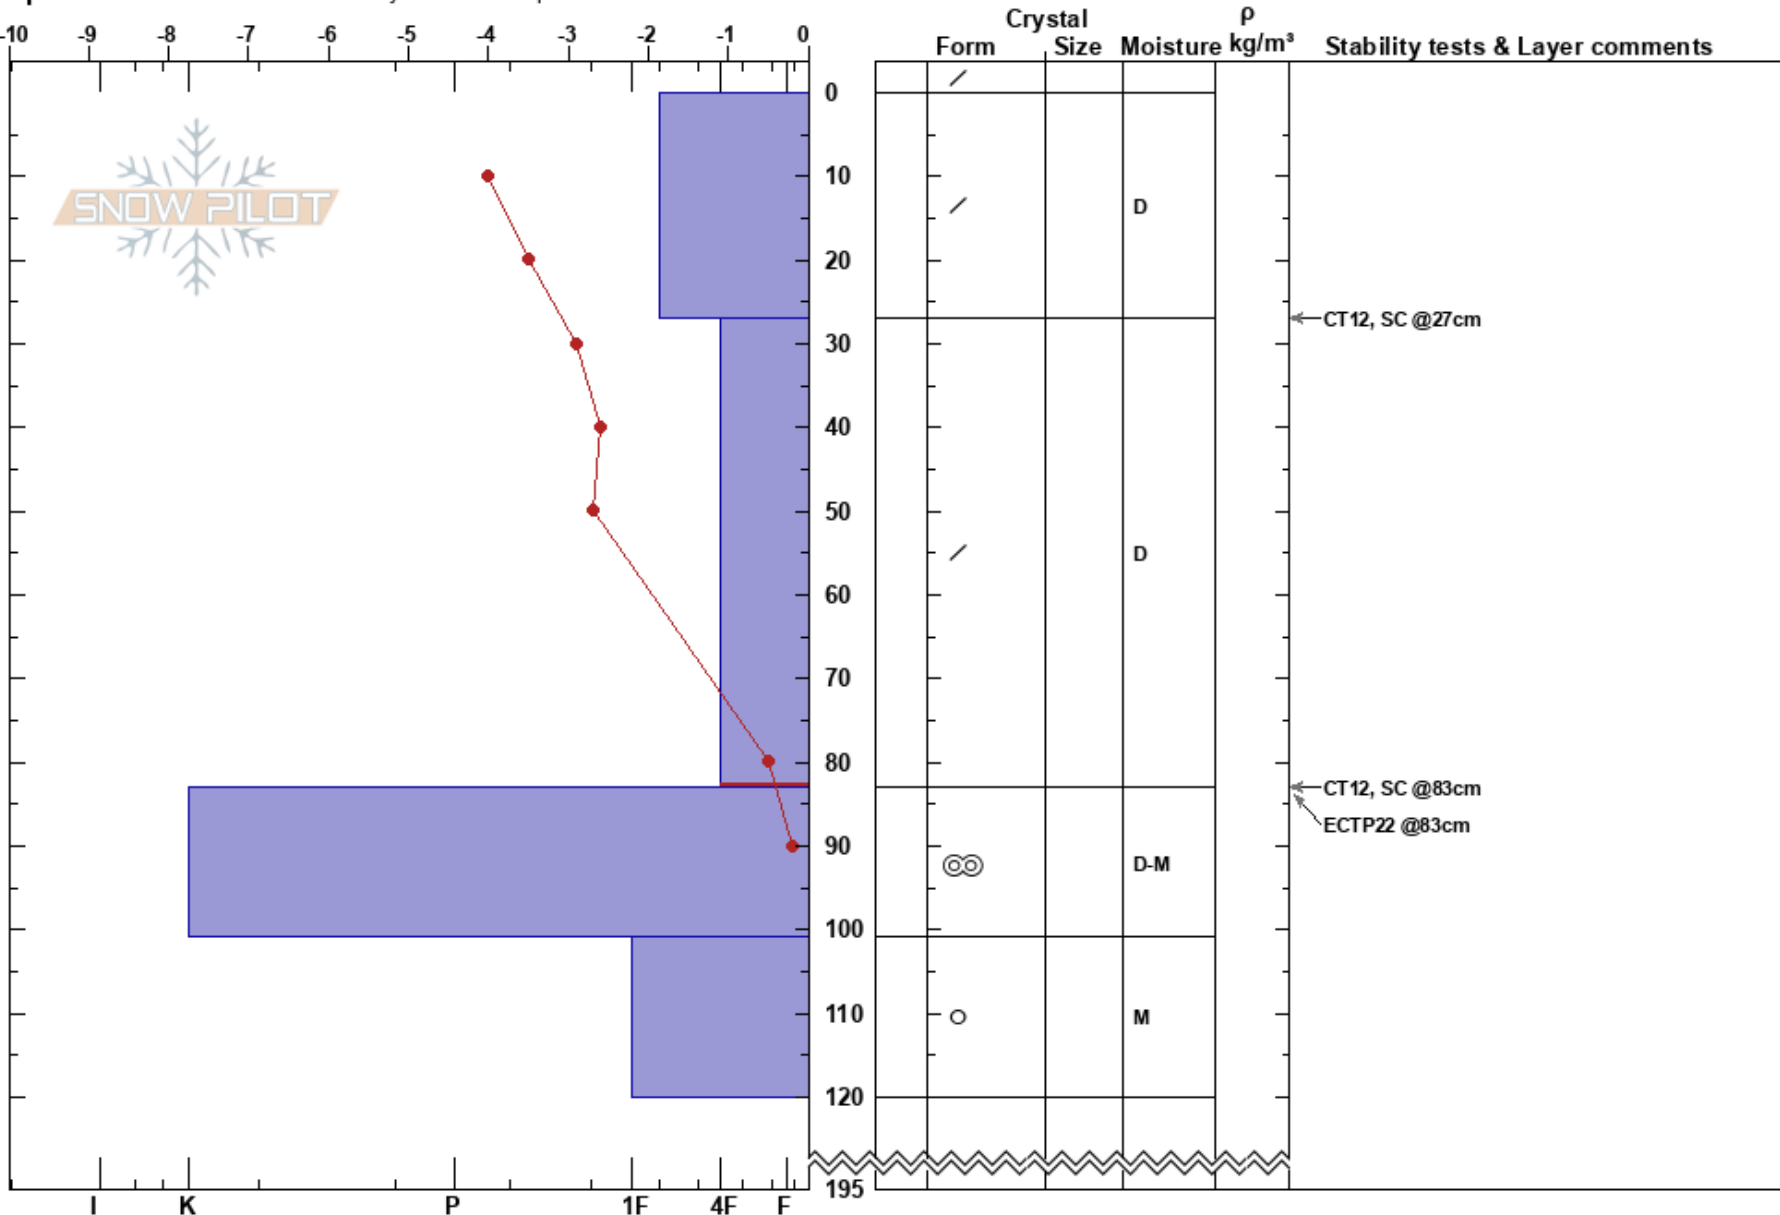

Husvålen Syd TL
 Funäsfjällen
 Sweden
Elevation: 920 m
Aspect: S
Specifics: Recent avalanche activity on similar slopes

John Wilcoxon
 28/04/2023 - 09:15
Co-ord: 33V 391007E 6972401N
Slope Angle: 30°
Wind Loading: yes

Stability: Poor **HS:** 195 **Layer Notes:**
Air Temperature: -4.1°C **PF:** 40 27-83cm: Problematic layer
Sky Cover: FEW
Precipitation: NO
Wind: W Moderate

Notes: OBJ: stabilitets test i drevsnöflak.

Terräng: skråladdat Sz.