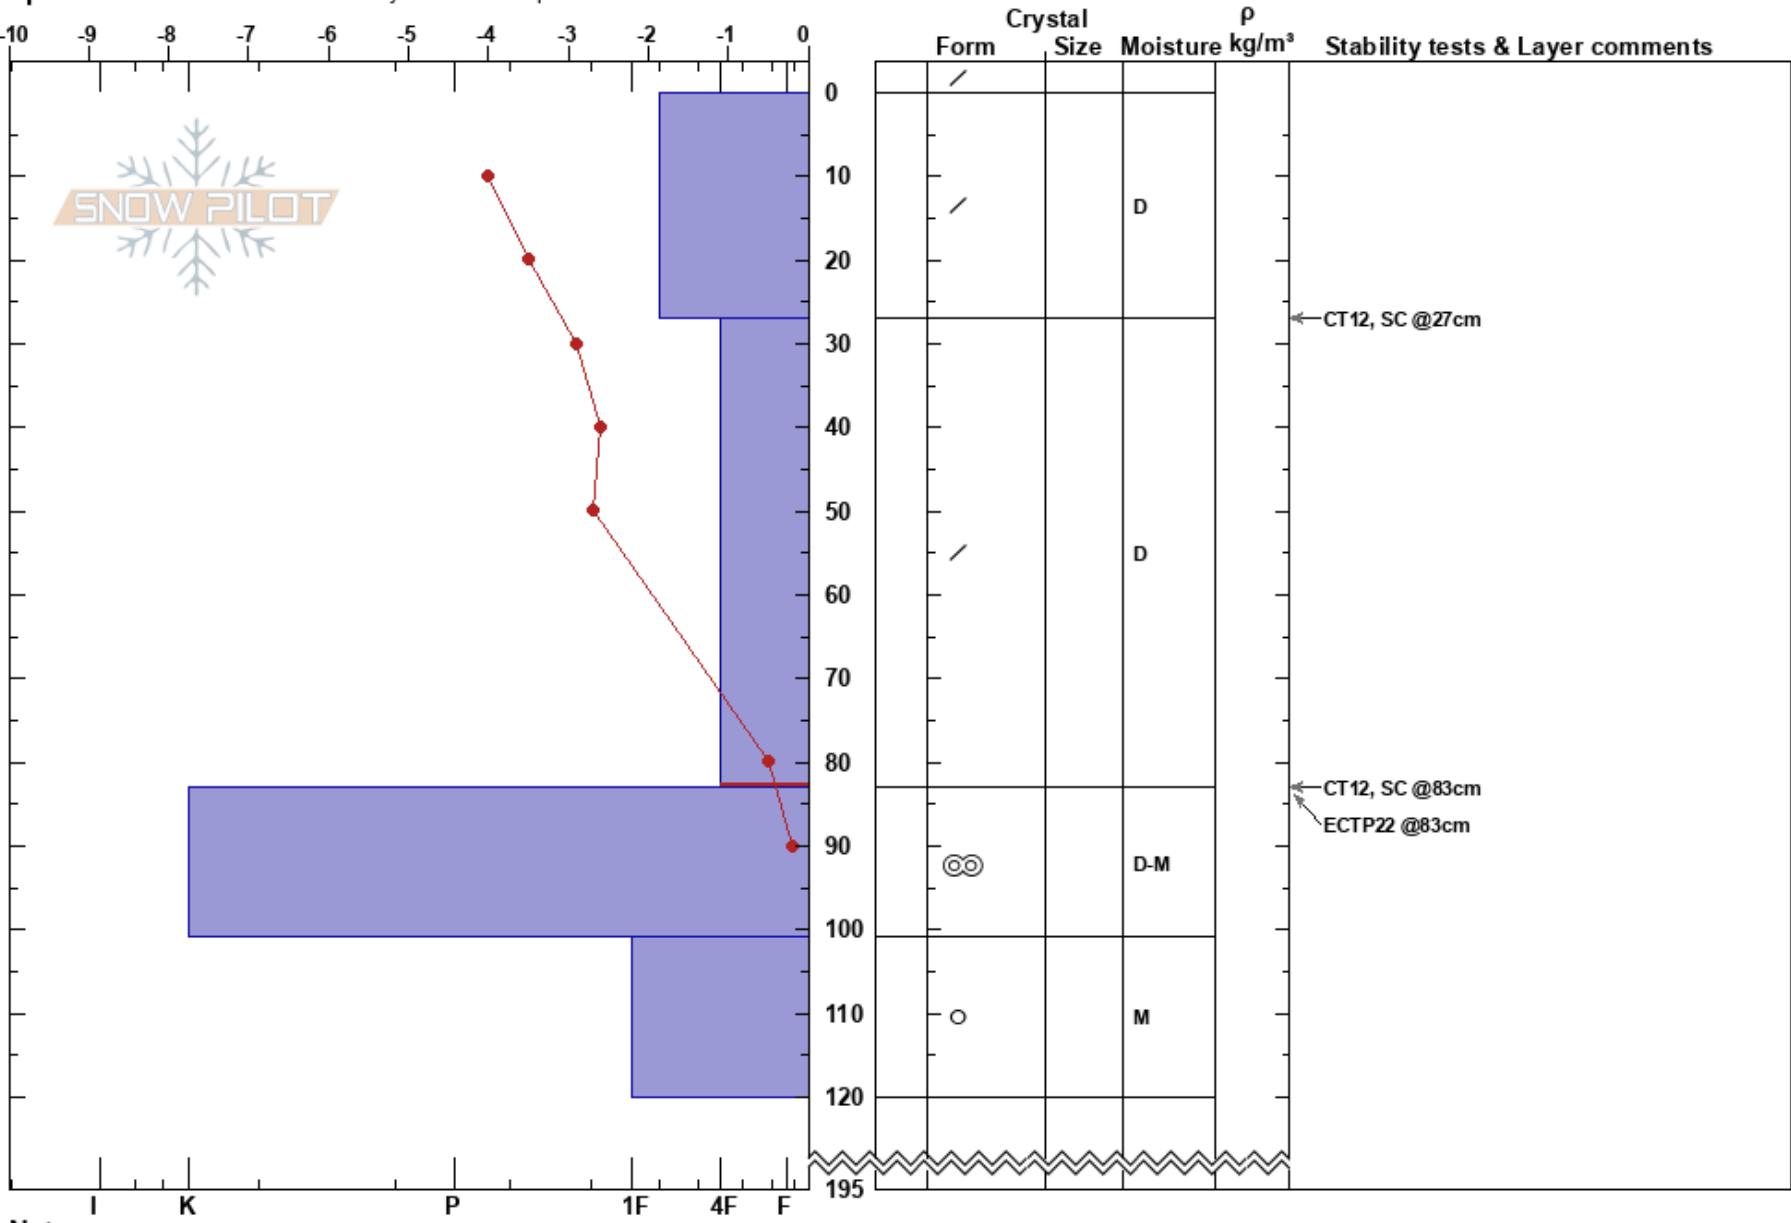

Husvålen Syd TL
 Funäsfjällen
 Sweden
Elevation: 920 m
Aspect: S
Specifics: Recent avalanche activity on similar slopes

John Wilcoxon
 28/04/2023 - 09:15
Co-ord: 33V 391007E 6972401N
Slope Angle: 30°
Wind Loading: yes

Stability: Poor **HS:** 195 **Layer Notes:**
Air Temperature: -4.1°C **PF:** 40 27-83cm: Problematic layer
Sky Cover: FEW
Precipitation: NO
Wind: W Moderate

Notes: OBJ: stabilitets test i drevsnöflak.

Terräng: skråladdat Sz.