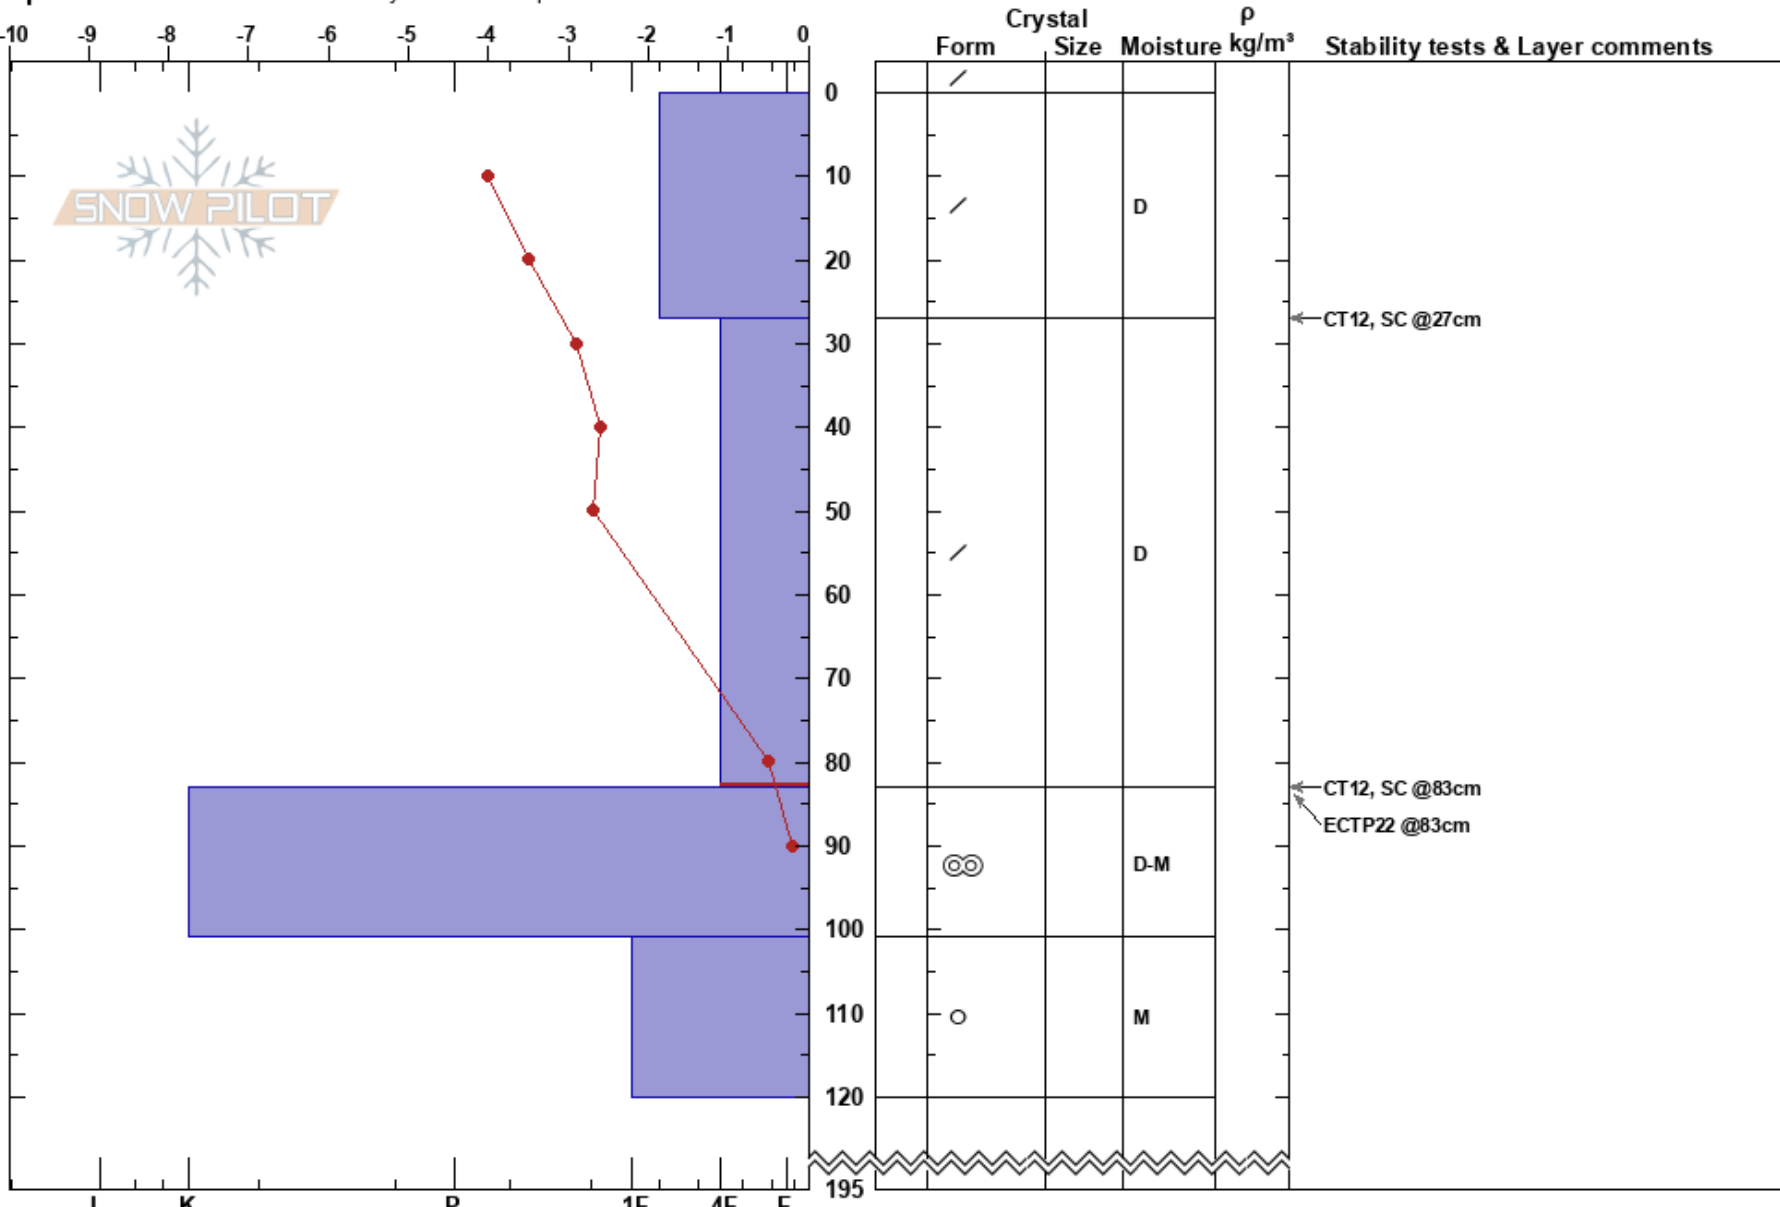

Husvålen Syd TL
 Funäsfjällen
 Sweden
Elevation: 920 m
Aspect: S
Specifics: Recent avalanche activity on similar slopes

John Wilcoxon
 28/04/2023 - 09:15
Co-ord: 33V 391007E 6972401N
Slope Angle: 30°
Wind Loading: yes

Stability: Poor **HS:** 195 **Layer Notes:**
Air Temperature: -4.1°C **PF:** 40 27-83cm: Problematic layer
Sky Cover: FEW
Precipitation: NO
Wind: W Moderate

Notes: OBJ: stabilitets test i drevsnöflak.

Terräng: skråladdat Sz.