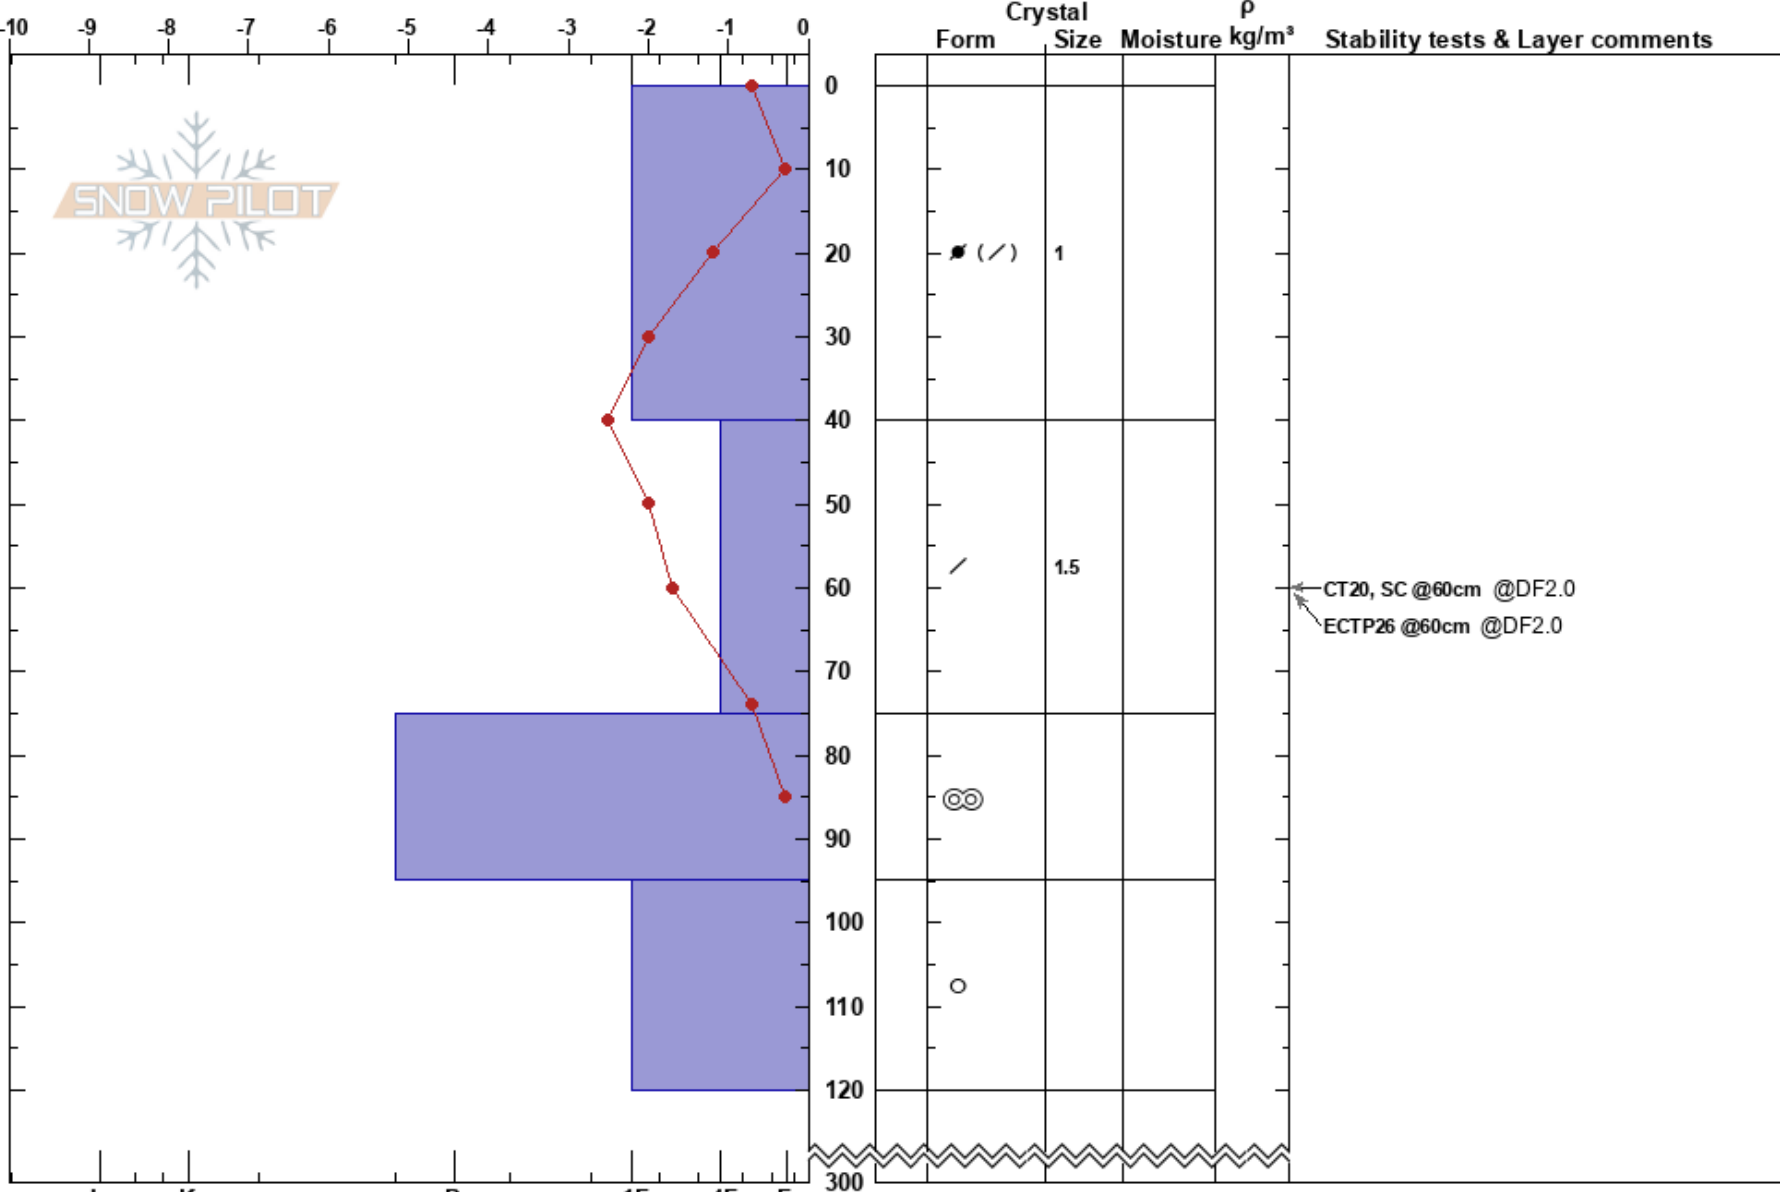

Välliste
 Våådalen
 Sweden
Elevation: 930 m
Aspect: SE

Karin Trolin
 28/04/2023 - 11:00
Co-ord: 33V 407178E 7017181N
Slope Angle: 38°
Wind Loading: yes

Stability: Very Poor **HS:**300 **Layer Notes:**
Air Temperature: -1.2°C **PF:** 40
Sky Cover: BKN
Precipitation: S-1
Wind: NW Moderate

Specifics: Collapsing, widespread; Recent avalanche activity on similar slopes; We skied slope

Notes: Drevade ff. Lavin släppte precis bredvid gropen.