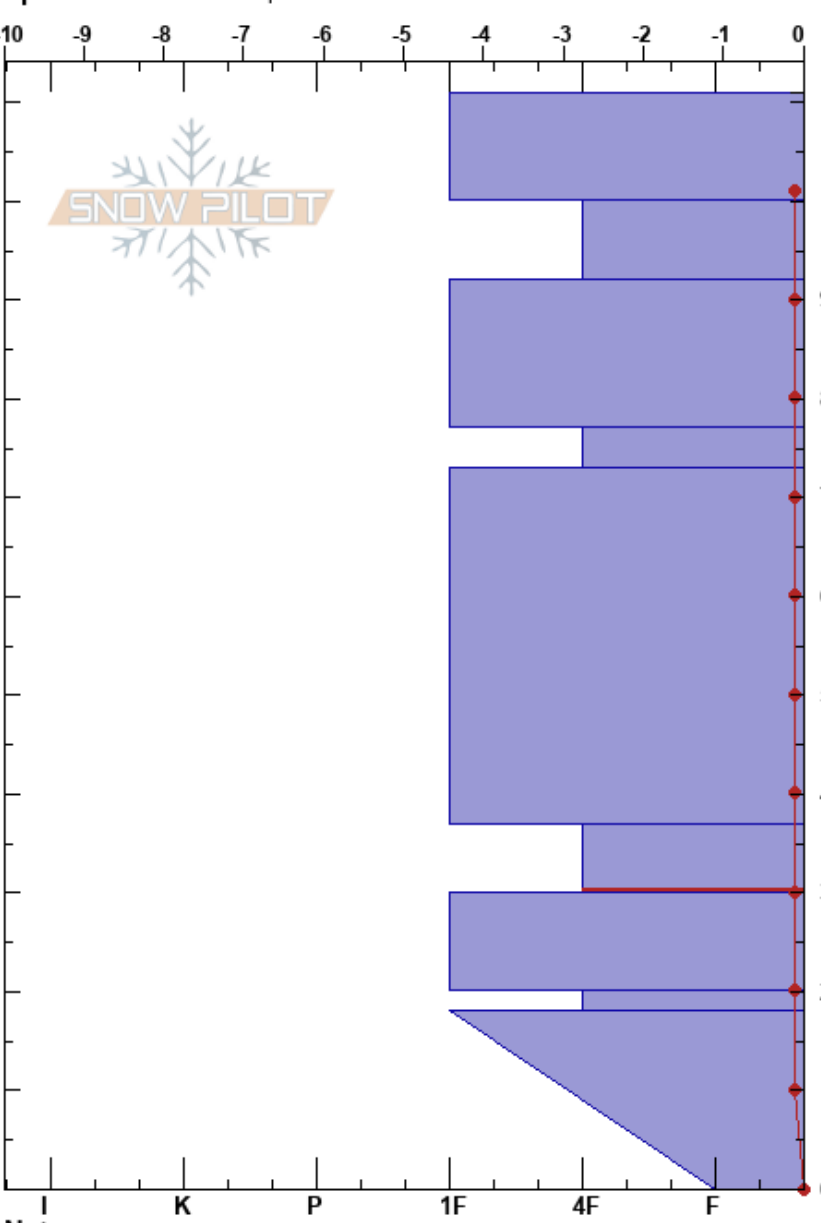

Kellostapuli  
 Finland  
 Elevation: 376 m  
 Aspect: N  
 Specifics: We skied slope

Tuomo Poukkanen  
 27/04/2023 - 15:40  
 Co-ord: 67.59015N, 24.24571E  
 Slope Angle: 30°  
 Wind Loading: yes

Stability: Fair  
 Air Temperature: 7.2°C  
 Sky Cover: SCT  
 Precipitation: NO  
 Wind: E Moderate

HS: 111  
 PF: 12 37-30cm: Problematic layer

Height (cm)	Crystal		Moisture	$\rho$ kg/m <sup>3</sup>	Stability tests & Layer comments
	Form	Size			
111					
100			M		
90			M		
80			M		
70					
60					
50					
40					
30			M-W		← CT17, SP @30cm
20			M-W		
10			M-W		
0					