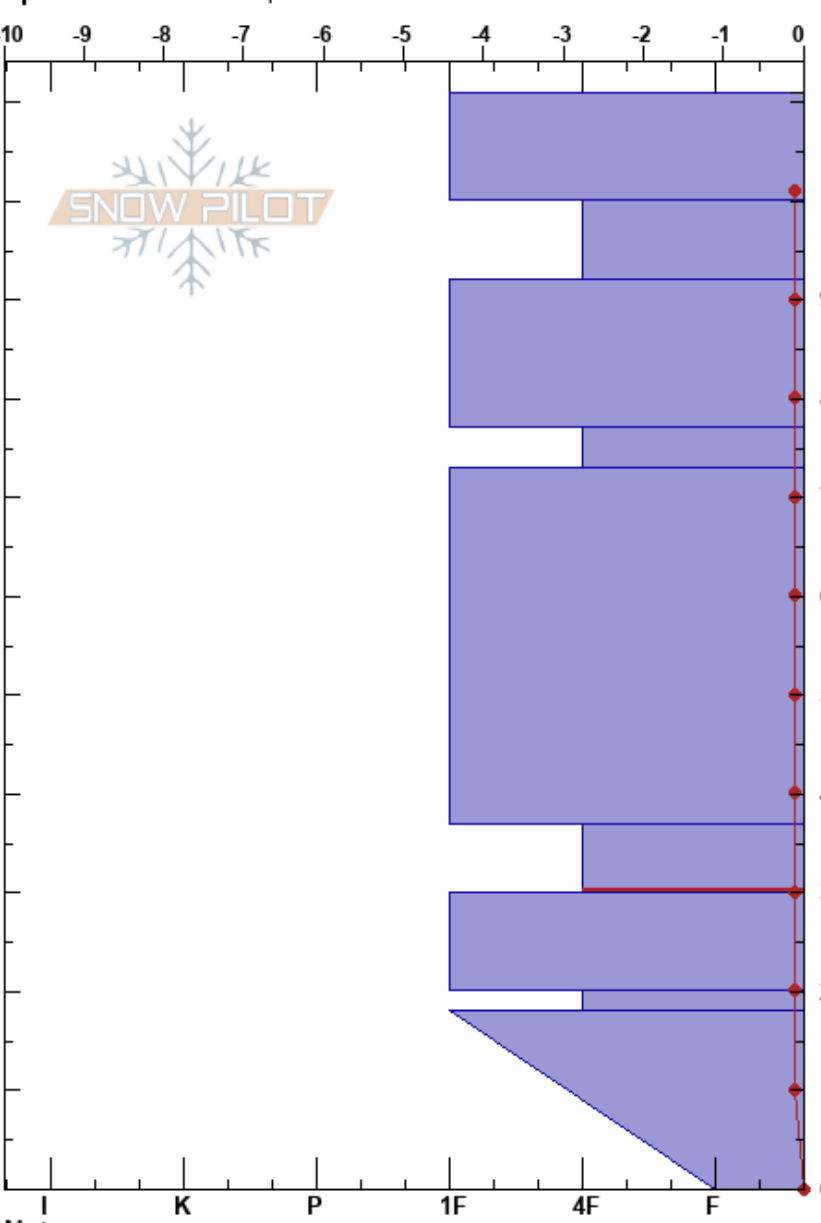

Kellostapuli
 Finland
 Elevation: 376 m
 Aspect: N
 Specifics: We skied slope

Tuomo Poukkanen
 27/04/2023 - 15:40
 Co-ord: 67.59015N, 24.24571E
 Slope Angle: 30°
 Wind Loading: yes

Stability: Fair
 Air Temperature: 7.2°C
 Sky Cover: SCT
 Precipitation: NO
 Wind: E Moderate

HS: 111
 PF: 12 37-30cm: Problematic layer

Height (cm)	Crystal		Moisture	ρ kg/m ³	Stability tests & Layer comments
	Form	Size			
111					
100			M		
90			M		
80			M		
70					
60					
50					
40					
30			M-W		← CT17, SP @30cm
20			M-W		
10			M-W		
0					