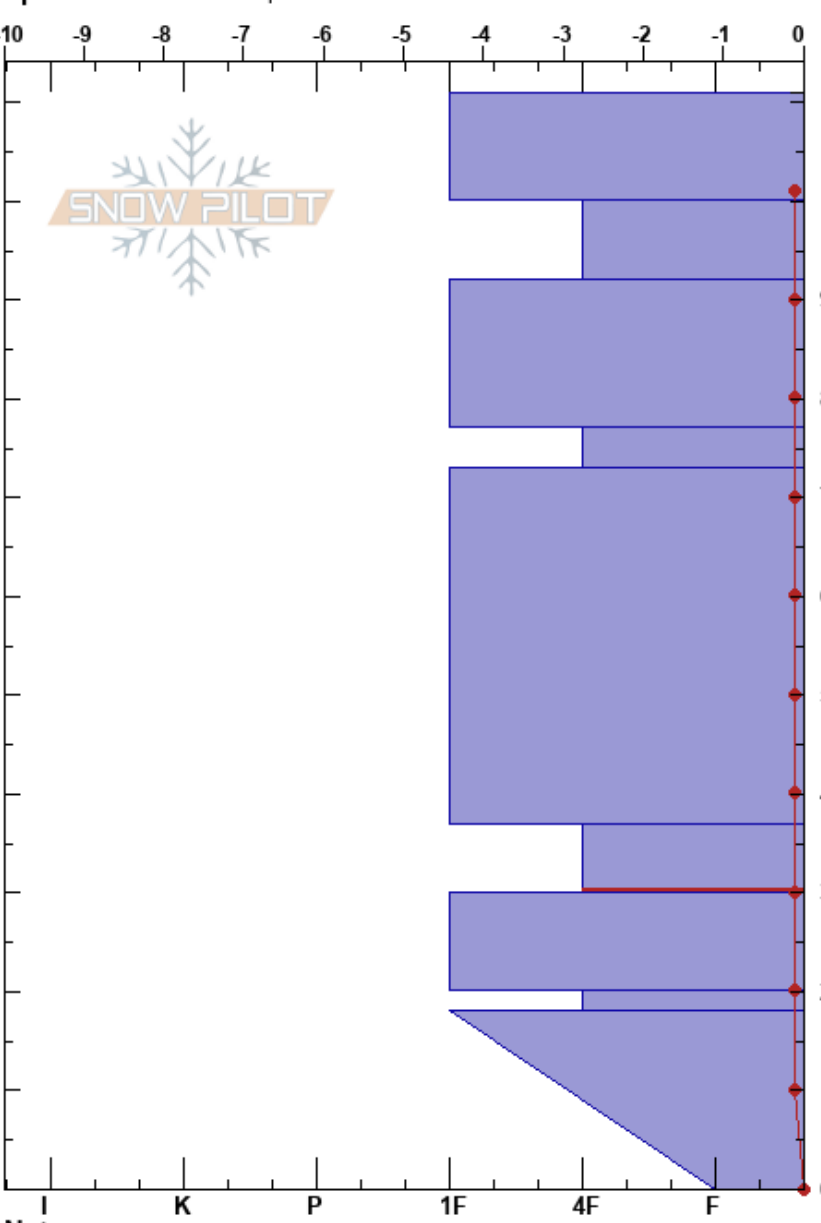

Kellostapuli  
 Finland  
 Elevation: 376 m  
 Aspect: N  
 Specifics: We skied slope

Tuomo Poukkanen  
 27/04/2023 - 15:40  
 Co-ord: 67.59015N, 24.24571E  
 Slope Angle: 30°  
 Wind Loading: yes

Stability: Fair  
 Air Temperature: 7.2°C  
 Sky Cover: SCT  
 Precipitation: NO  
 Wind: E Moderate

HS: 111  
 PF: 12 37-30cm: Problematic layer

Height (cm)	Crystal		Moisture	$\rho$ kg/m <sup>3</sup>	Stability tests & Layer comments
	Form	Size			
111			M		
100			M		
90			M		
80			M		
70					
60					
50					
40					
30			M-W		← CT17, SP @30cm
20			M-W		
10			M-W		
0					