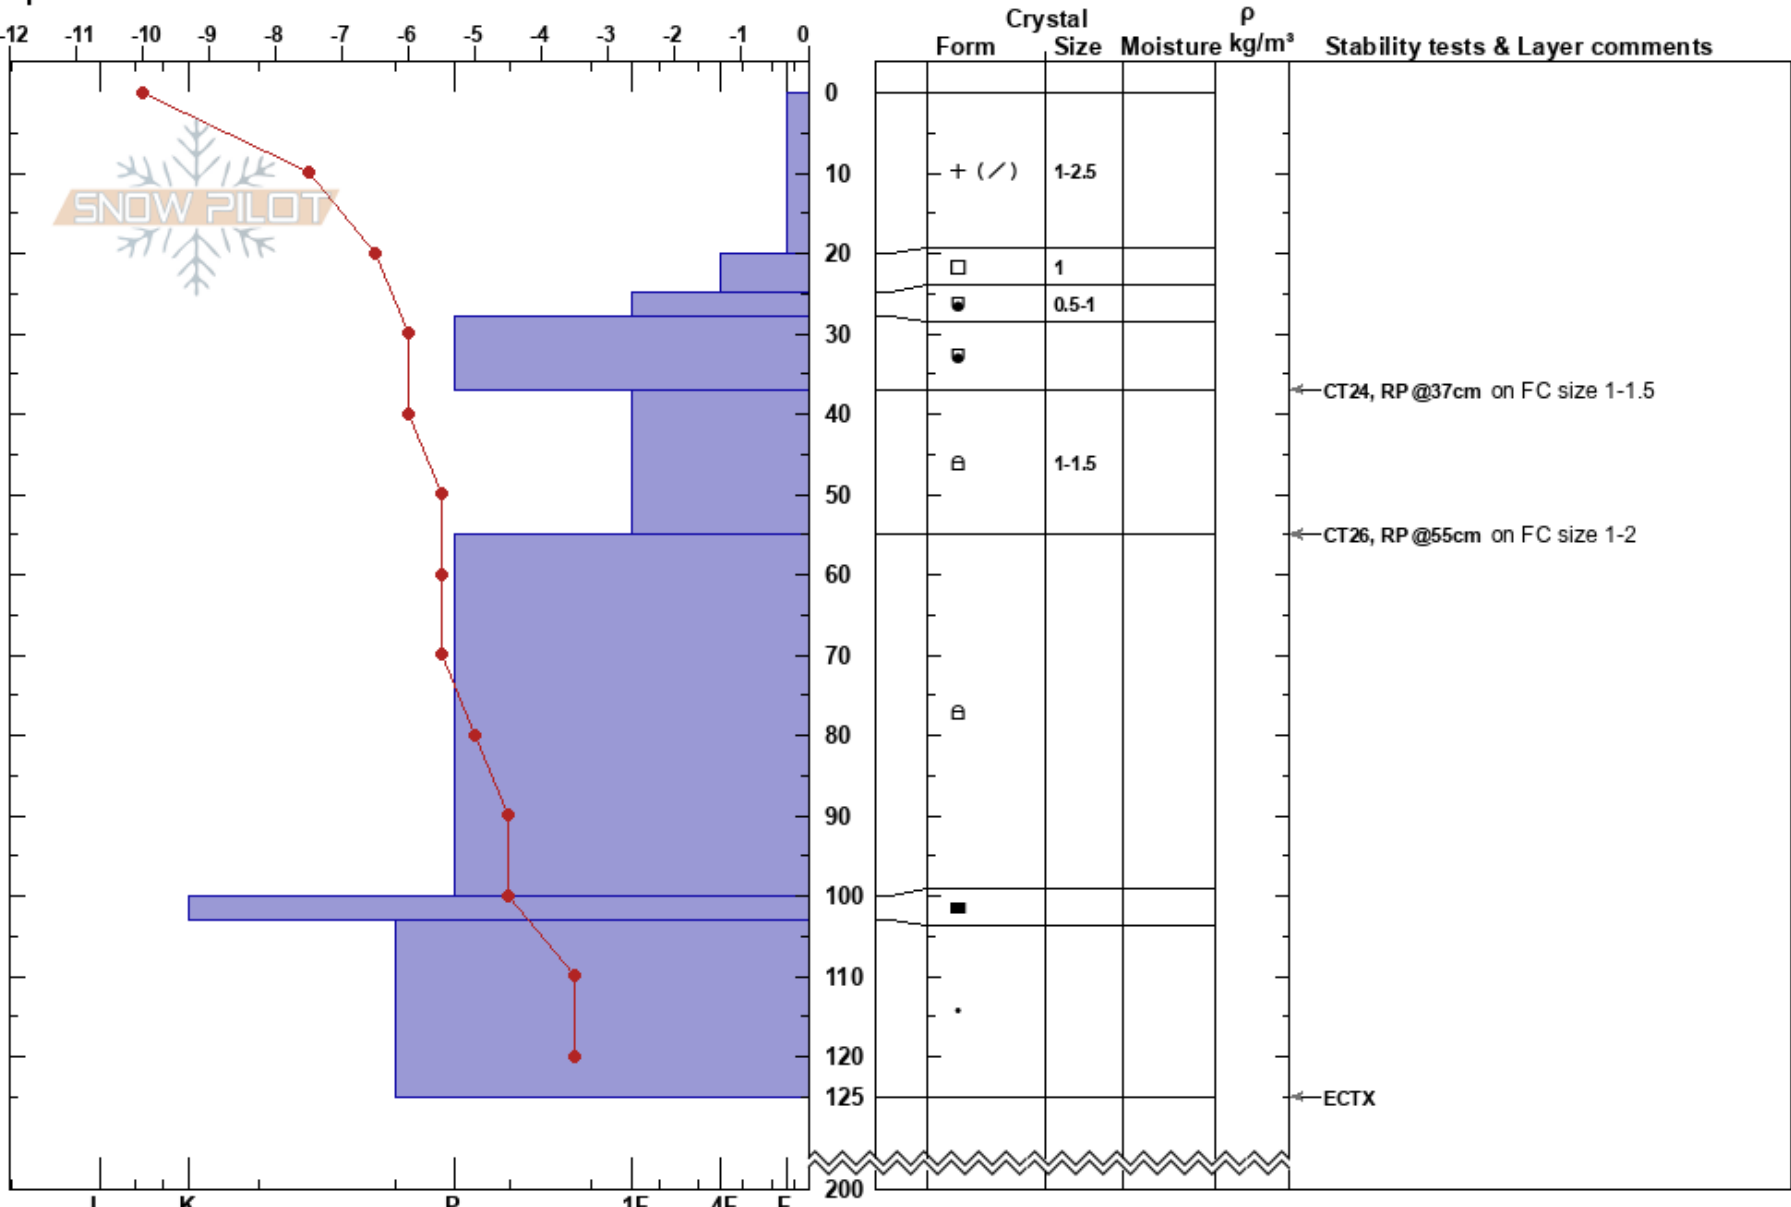

Zoriahs Full Profile
 Monashee
 BC
 Elevation: 2062 m
 Aspect: 20°
 Specifics:

Pete Benton
 21/02/2023 - 11:29
 Co-ord: 50.16644N, -118.34128E
 Slope Angle: 28°
 Wind Loading:

Stability:
 Air Temperature: -14°C
 Sky Cover: OVC
 Precipitation: S-1
 Wind: NW Light Breeze

HS:200
 Layer Notes:
 37-55cm: Problematic layer

Notes: