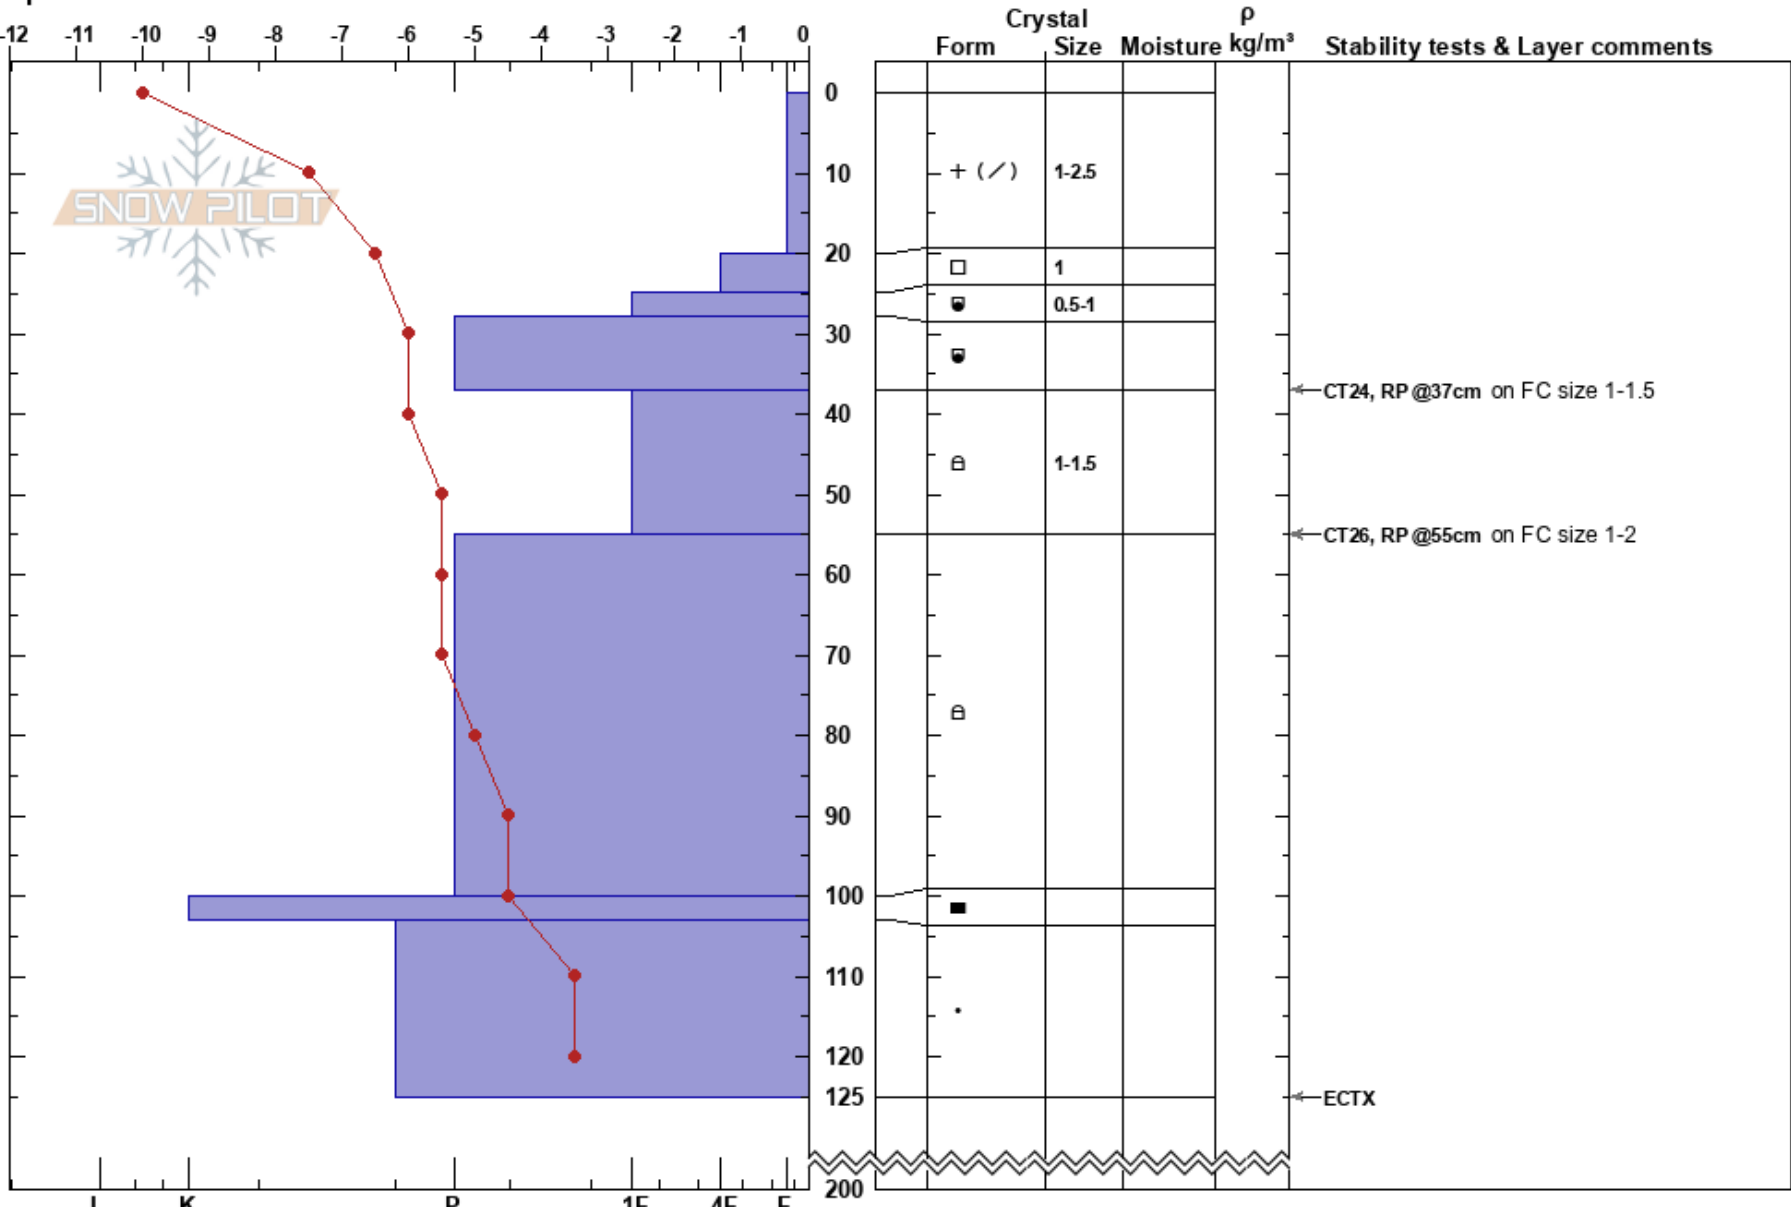

Zoriahs Full Profile  
 Monashee  
 BC  
 Elevation: 2062 m  
 Aspect: 20°  
 Specifics:

Pete Benton  
 21/02/2023 - 11:29  
 Co-ord: 50.16644N, -118.34128E  
 Slope Angle: 28°  
 Wind Loading:

Stability:  
 Air Temperature: -14°C  
 Sky Cover: OVC  
 Precipitation: S-1  
 Wind: NW Light Breeze

HS:200  
 Layer Notes:  
 37-55cm: Problematic layer

Notes: