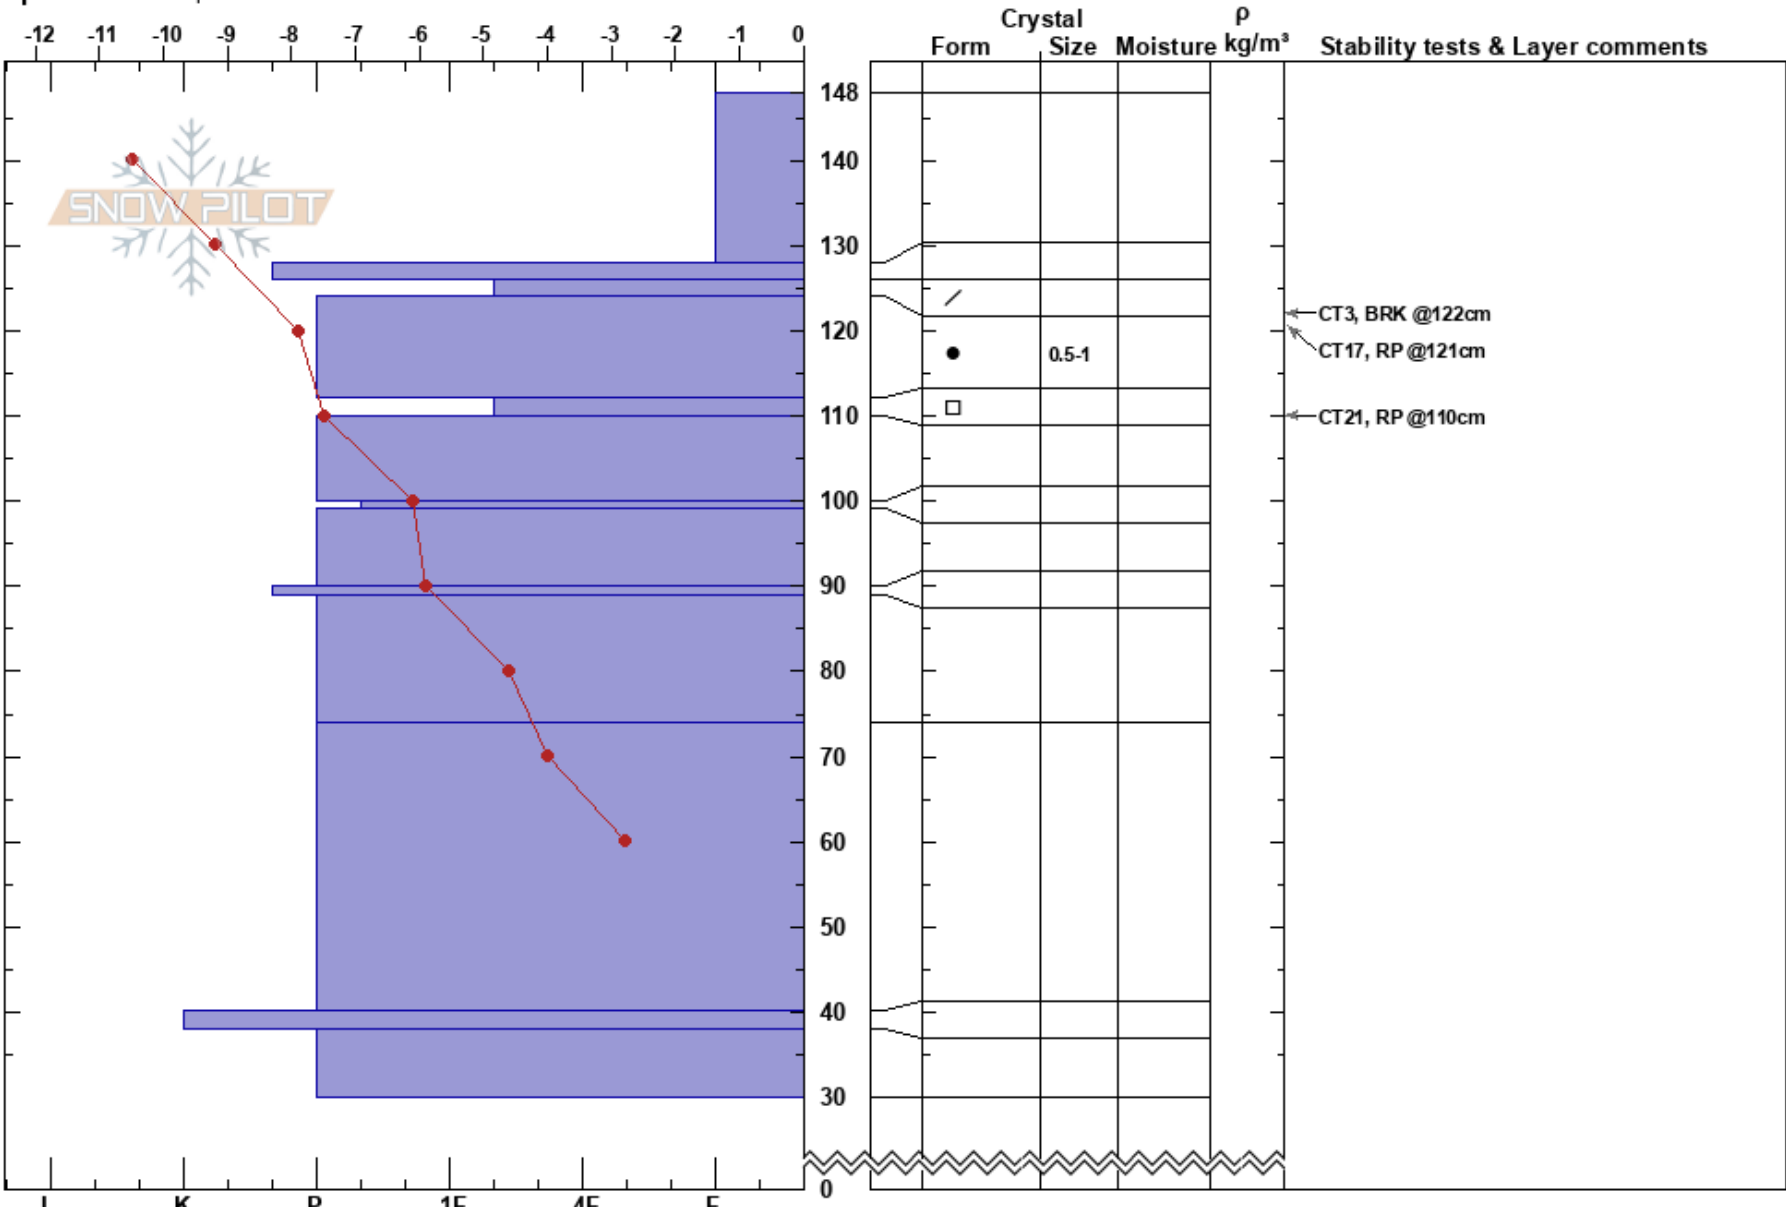

Swift Creek Cabin
 Northern Rockies
 BC
Elevation: 2188 m
Aspect: 270°
Specifics: Poor pit location

Mike Smith
 29/01/2021 - 11:00
Co-ord: 11U 361775W 5863457N
Slope Angle: 15°
Wind Loading: no

Stability: **HS:** 148
Air Temperature: -8.5°C **PF:** 35
Sky Cover: BKN **PS:** 20
Precipitation: NO
Wind: SW Light Breeze

Layer Notes:

Notes: Small ridge feature in bowl above Swift Ck Cabin