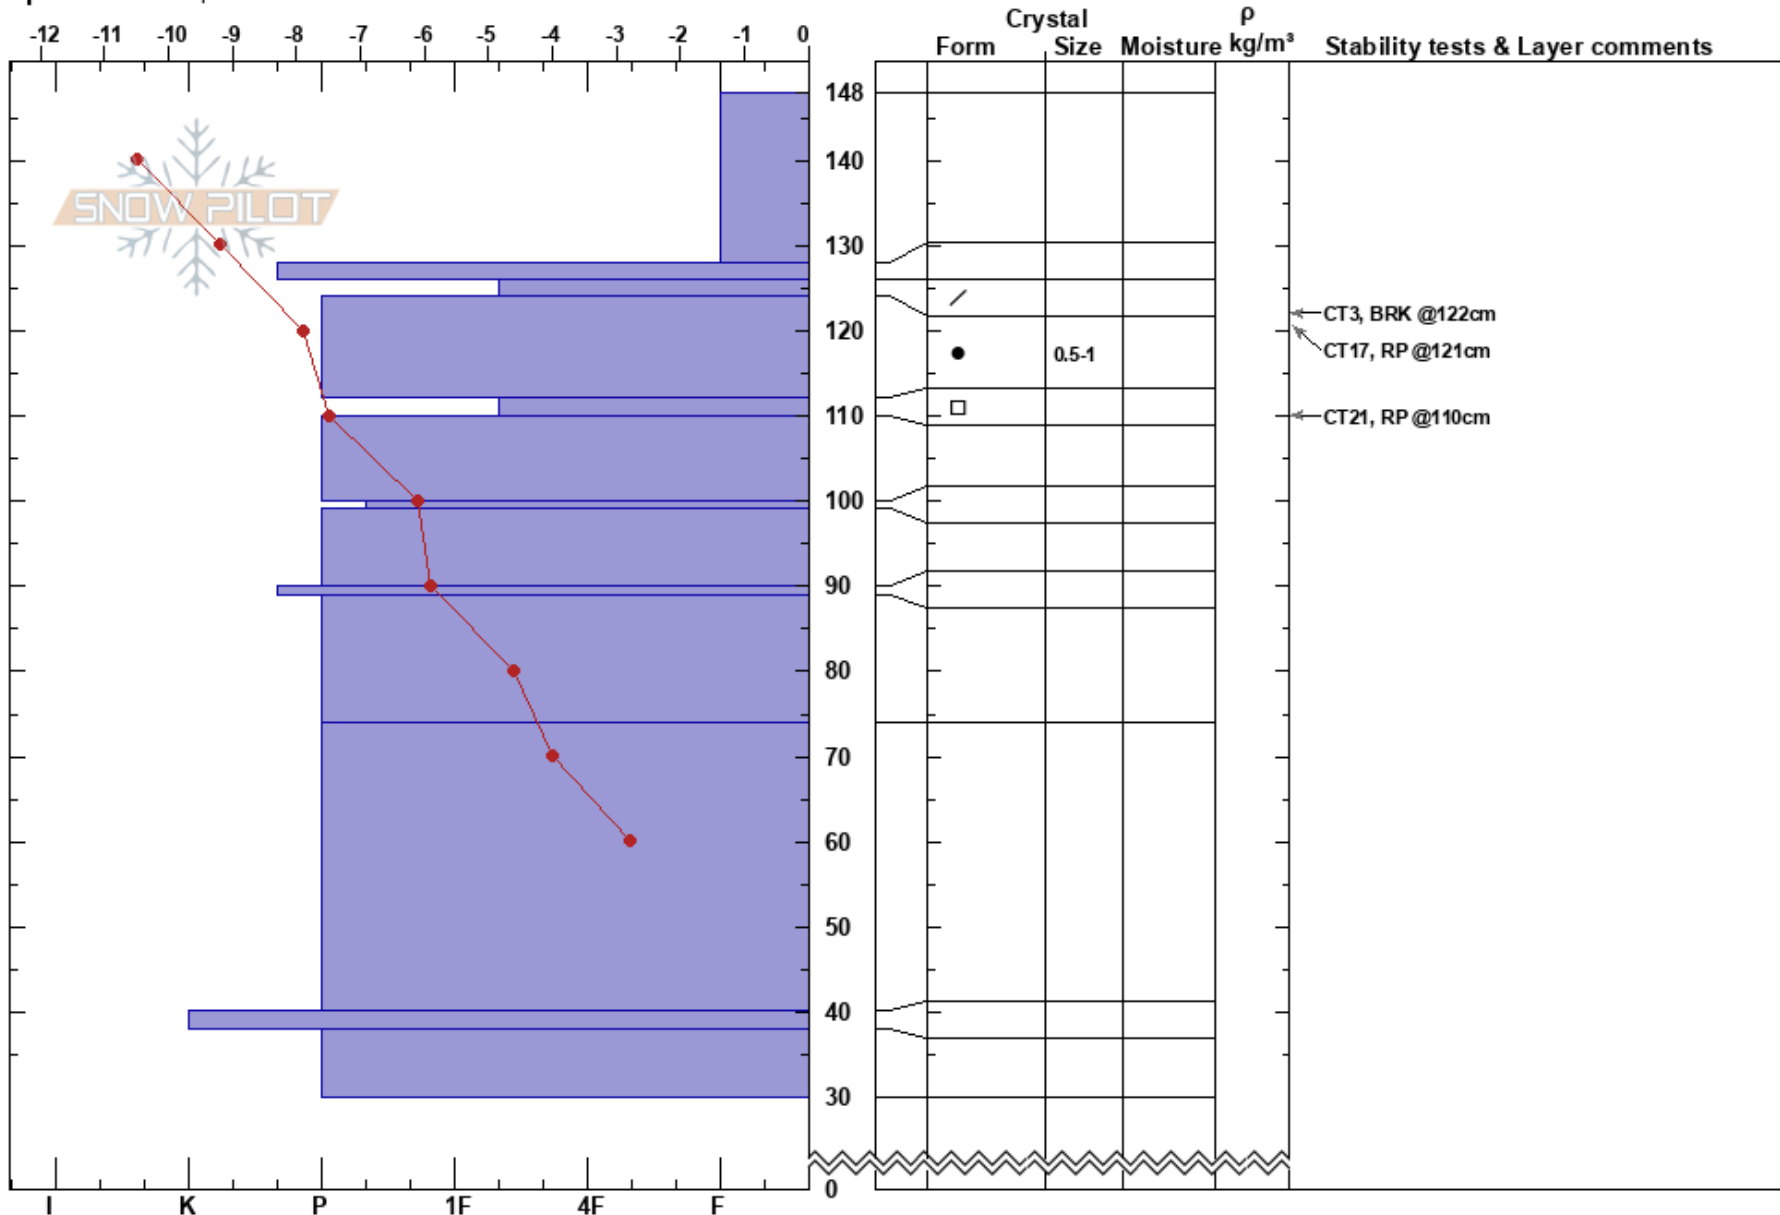

Swift Creek Cabin  
Northern Rockies  
BC  
Elevation: 2188 m  
Aspect: 270°  
Specifics: Poor pit location

Mike Smith  
29/01/2021 - 11:00  
Co-ord: 11U 361775W 5863457N  
Slope Angle: 15°  
Wind Loading: no

Stability: **HS: 148**  
Air Temperature: -8.5°C **PF: 35**  
Sky Cover: BKN **PS: 20**  
Precipitation: NO  
Wind: SW Light Breeze

Layer Notes:

Notes: Small ridge feature in bowl above Swift Ck Cabin