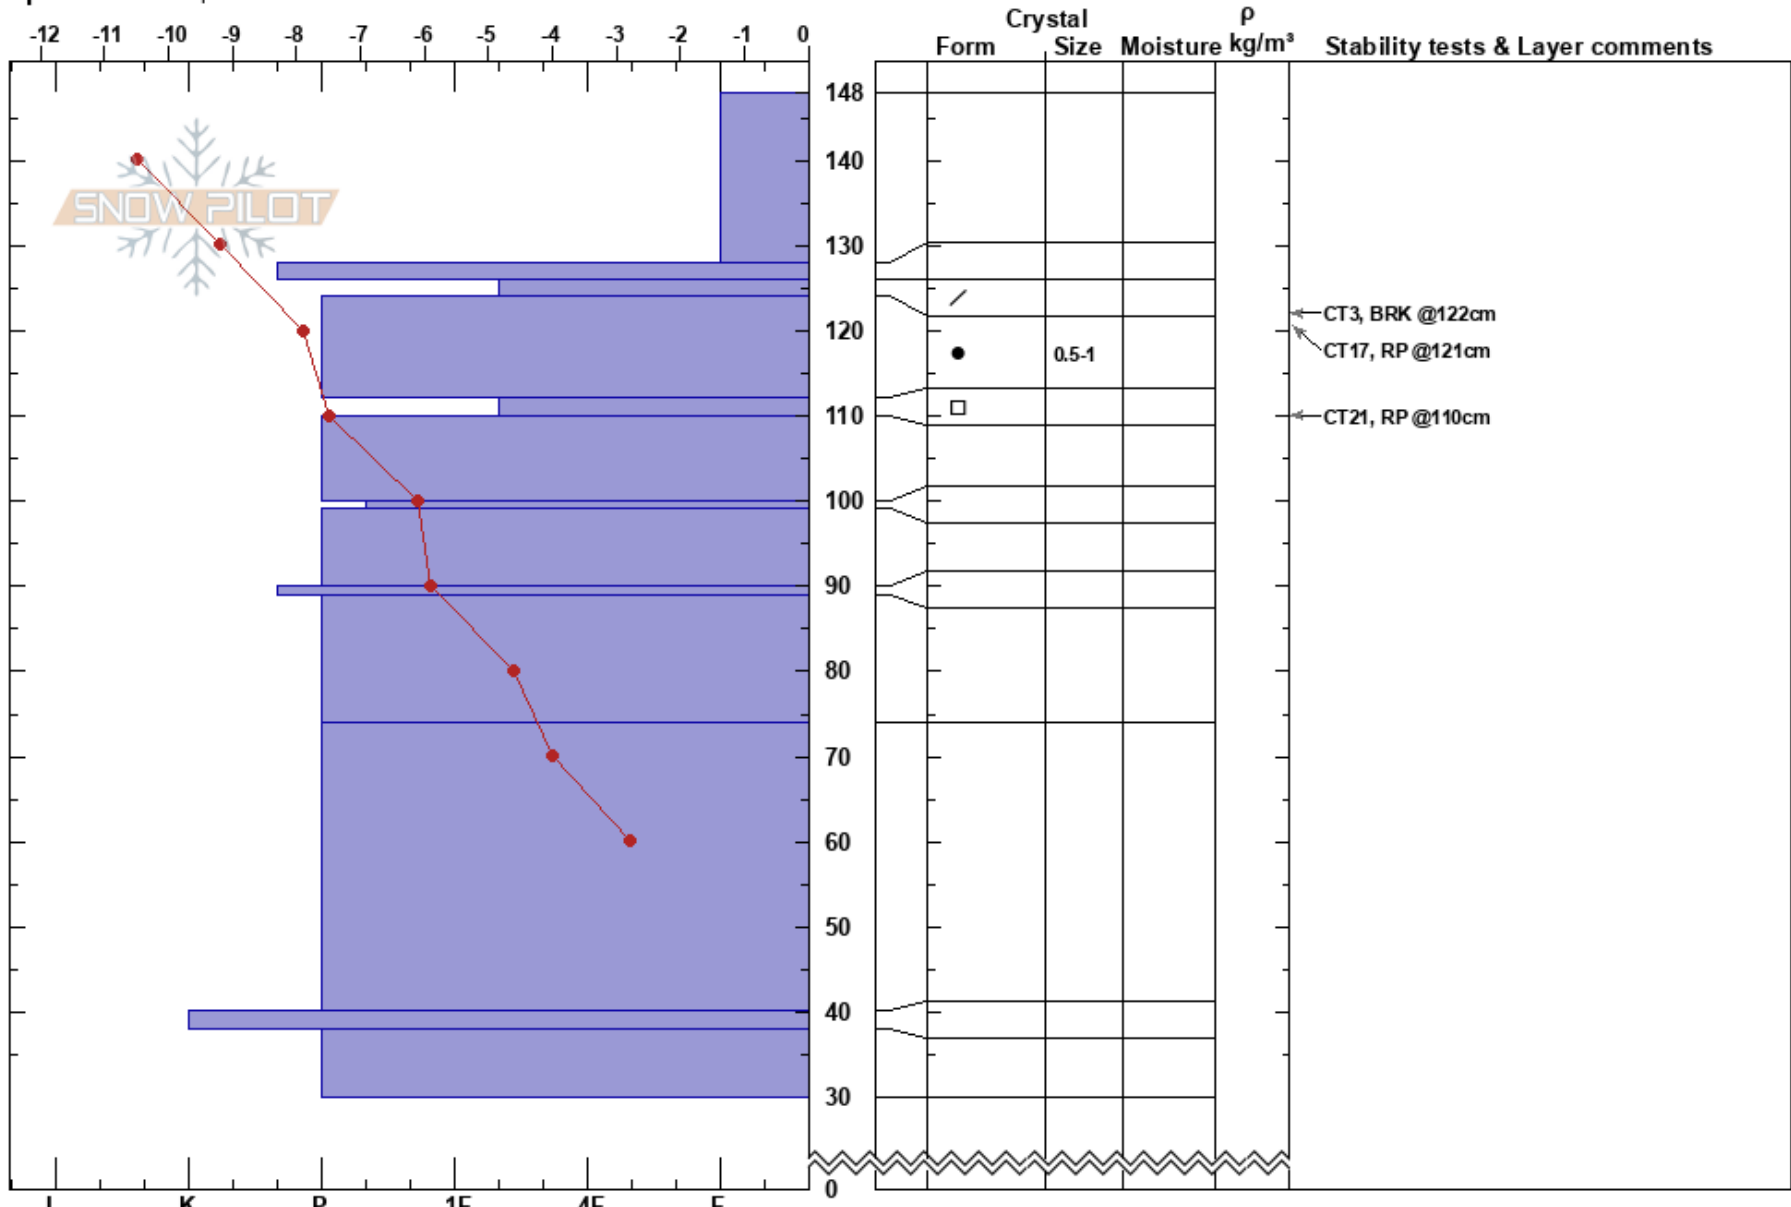

Swift Creek Cabin
 Northern Rockies
 BC
 Elevation: 2188 m
 Aspect: 270°
 Specifics: Poor pit location

Mike Smith
 29/01/2021 - 11:00
 Co-ord: 11U 361775W 5863457N
 Slope Angle: 15°
 Wind Loading: no

Stability:
 Air Temperature: -8.5°C
 Sky Cover: BKN
 Precipitation: NO
 Wind: SW Light Breeze

HS: 148
 PF: 35
 PS: 20

Layer Notes:

Notes: Small ridge feature in bowl above Swift Ck Cabin