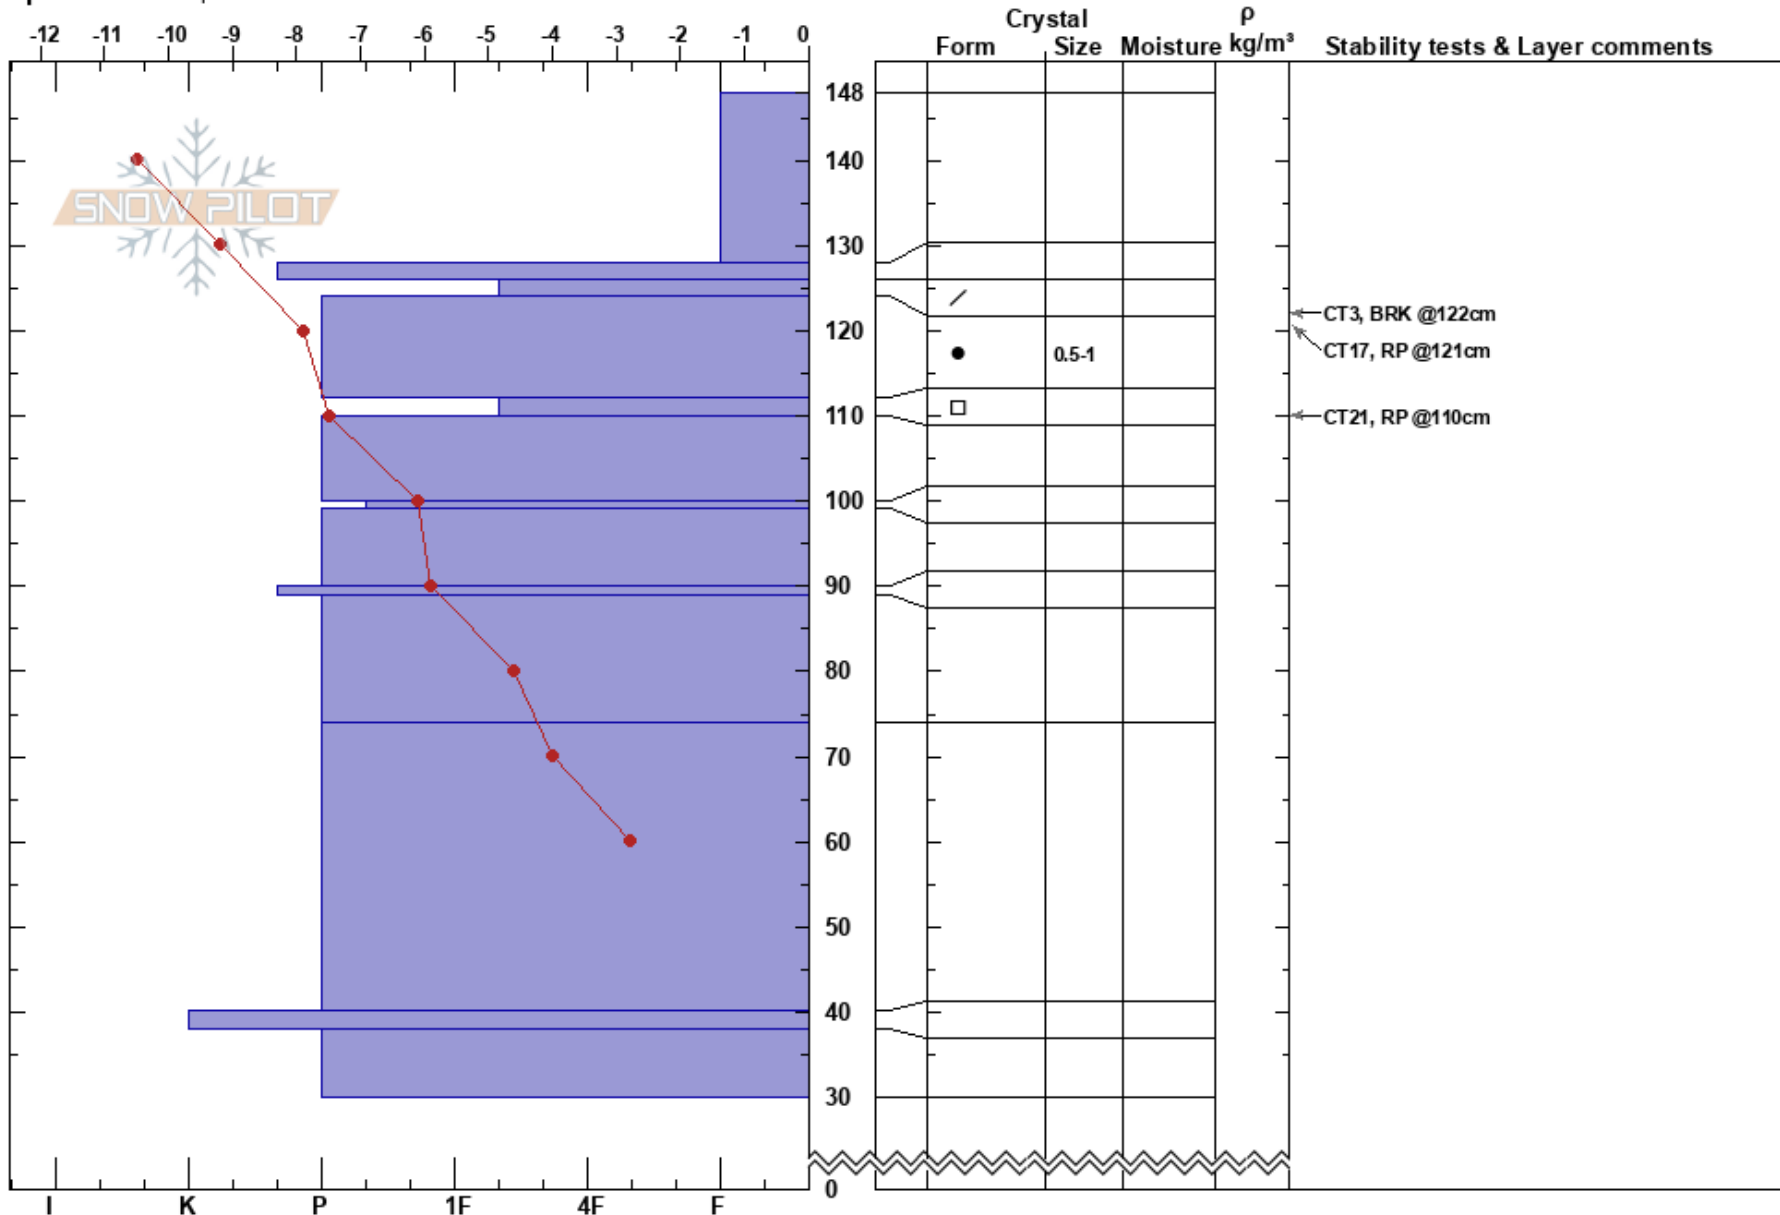

Swift Creek Cabin
Northern Rockies
BC
Elevation: 2188 m
Aspect: 270°
Specifics: Poor pit location

Mike Smith
29/01/2021 - 11:00
Co-ord: 11U 361775W 5863457N
Slope Angle: 15°
Wind Loading: no

Stability: HS: 148
Air Temperature: -8.5°C PF: 35
Sky Cover: BKN PS: 20
Precipitation: NO
Wind: SW Light Breeze

Layer Notes:

Notes: Small ridge feature in bowl above Swift Ck Cabin