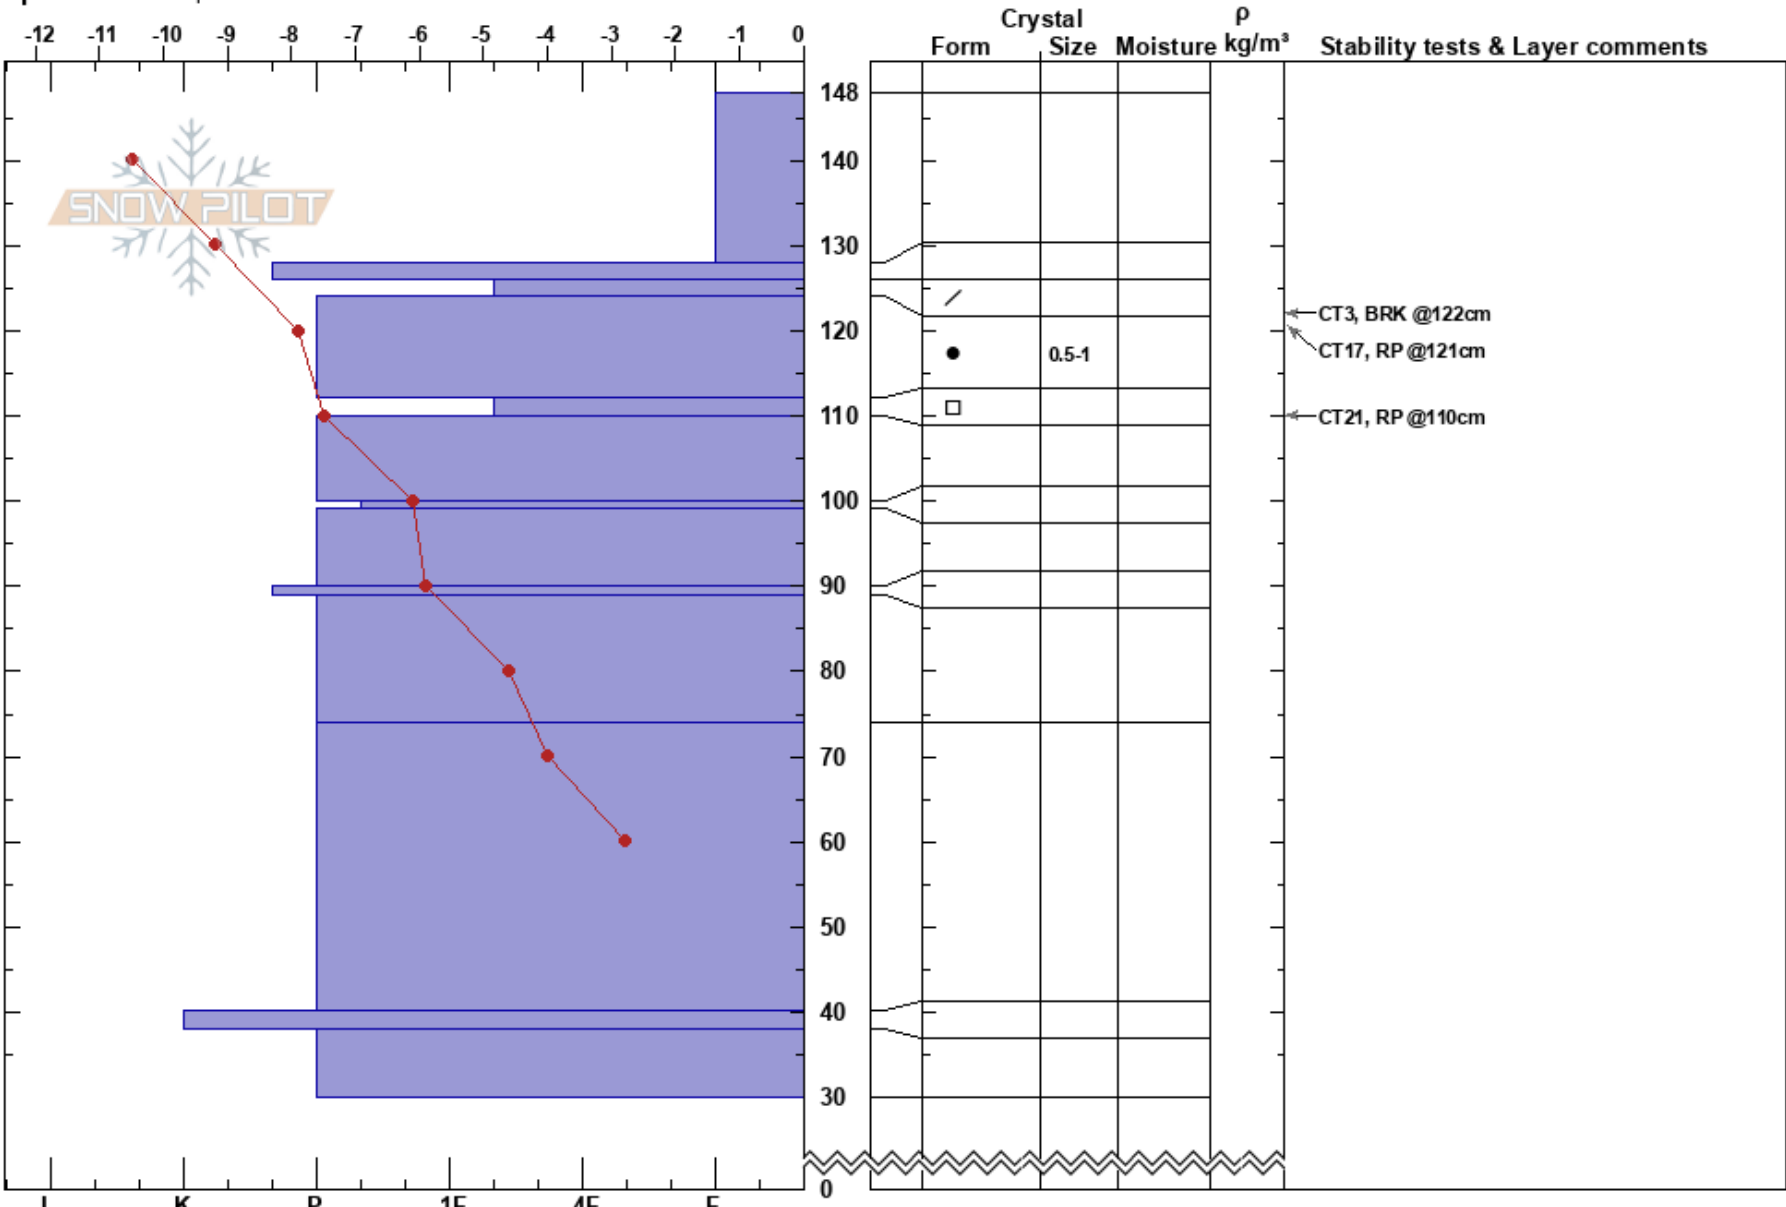

Swift Creek Cabin
 Northern Rockies
 BC
 Elevation: 2188 m
 Aspect: 270°

Mike Smith
 29/01/2021 - 11:00
 Co-ord: 11U 361775W 5863457N
 Slope Angle: 15°
 Wind Loading: no

Stability:
 Air Temperature: -8.5°C
 Sky Cover: BKN
 Precipitation: NO
 Wind: SW Light Breeze

HS: 148
 PF: 35
 PS: 20
 Layer Notes:

Specifics: Poor pit location

Notes: Small ridge feature in bowl above Swift Ck Cabin