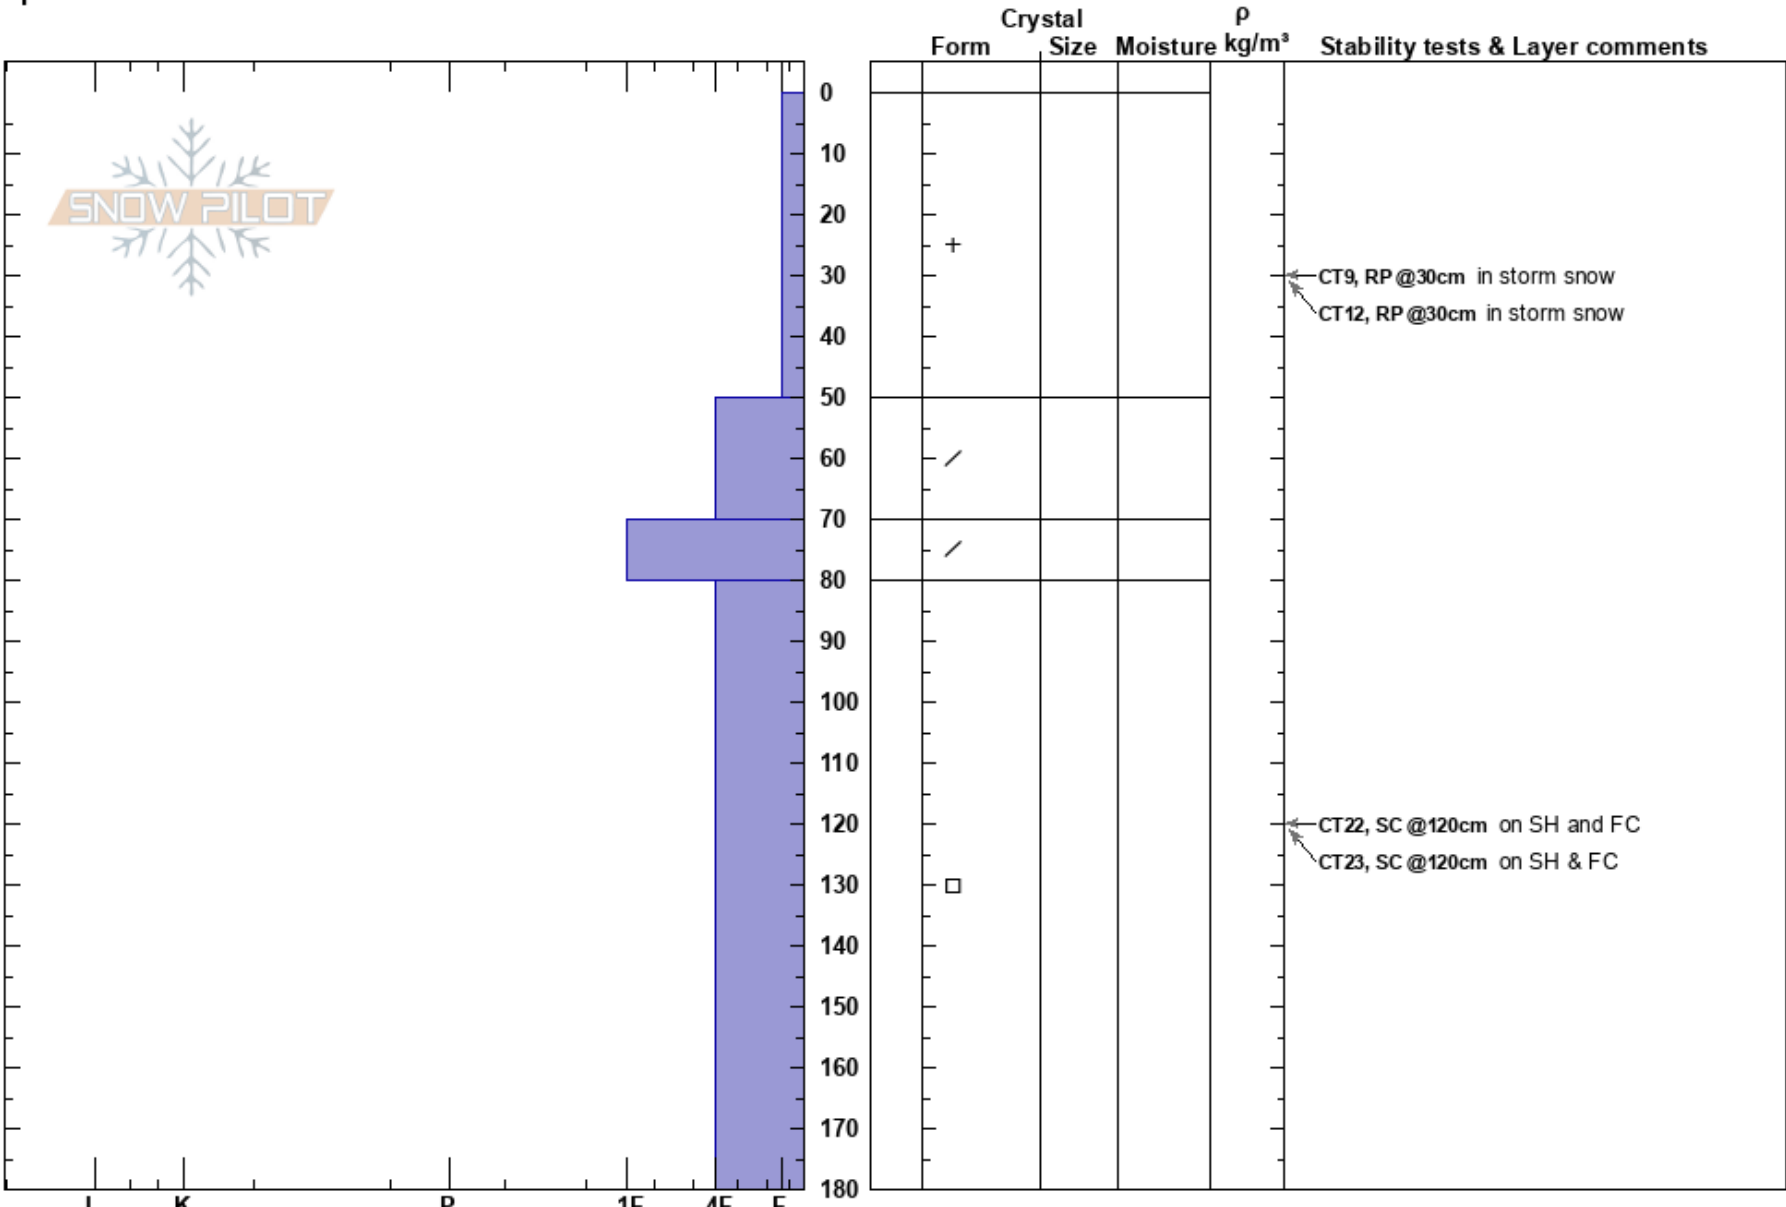

Fluffer Pit
Rockies
BC
Elevation: 1691 m
Aspect: 50°
Specifics:

Pete Benton
01/01/2023 - 10:50
Co-ord: 51.86651N, -117.11669E
Slope Angle: 28°
Wind Loading:

Stability: Fair
Air Temperature: -3.5°C
Sky Cover: BKN
Precipitation: NO
Wind: N Light Breeze

HS: 180
80-180cm: Problematic layer

Notes: