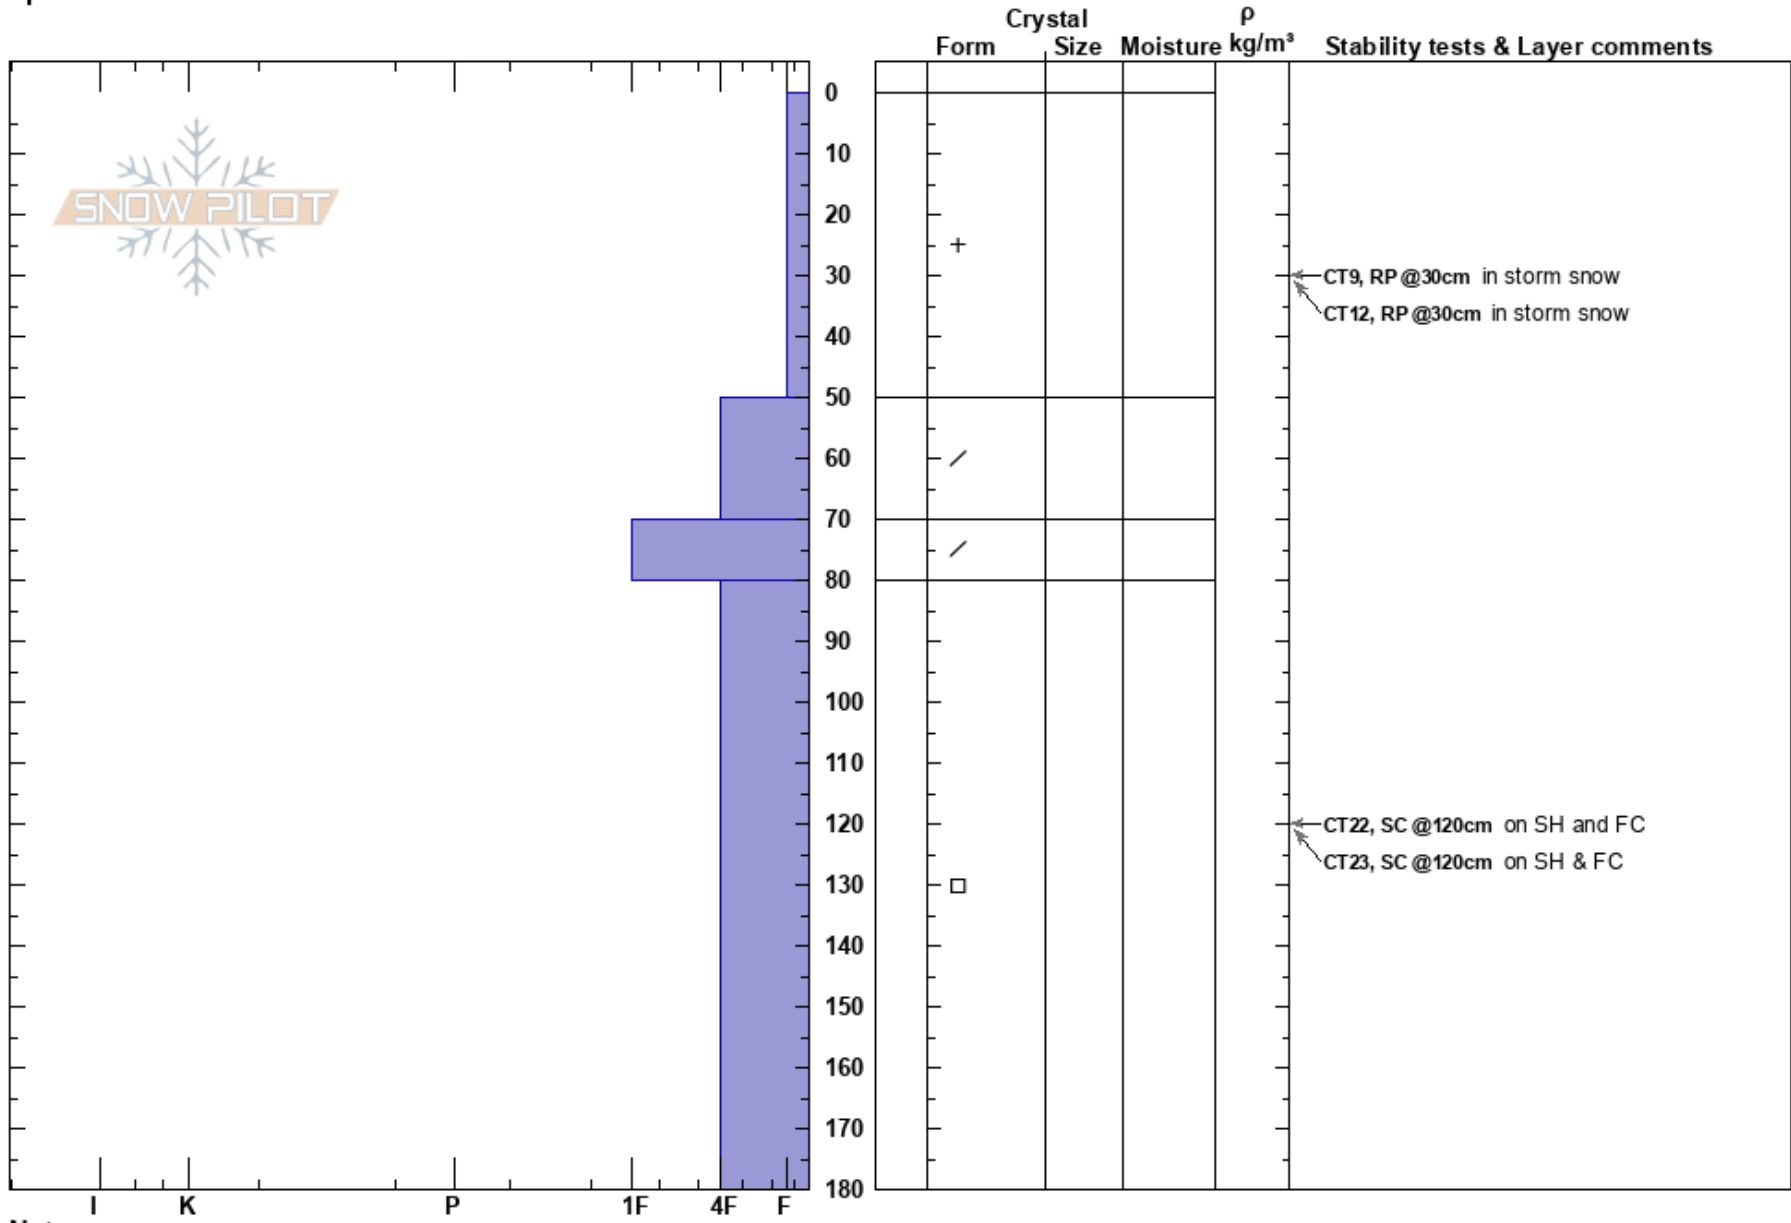

Fluffer Pit  
 Rockies  
 BC  
 Elevation: 1691 m  
 Aspect: 50°  
 Specifics:

Pete Benton  
 01/01/2023 - 10:50  
 Co-ord: 51.86651N, -117.11669E  
 Slope Angle: 28°  
 Wind Loading:

Stability: Fair  
 Air Temperature: -3.5°C  
 Sky Cover: BKN  
 Precipitation: NO  
 Wind: N Light Breeze

HS: 180  
 80-180cm: Problematic layer

Notes: