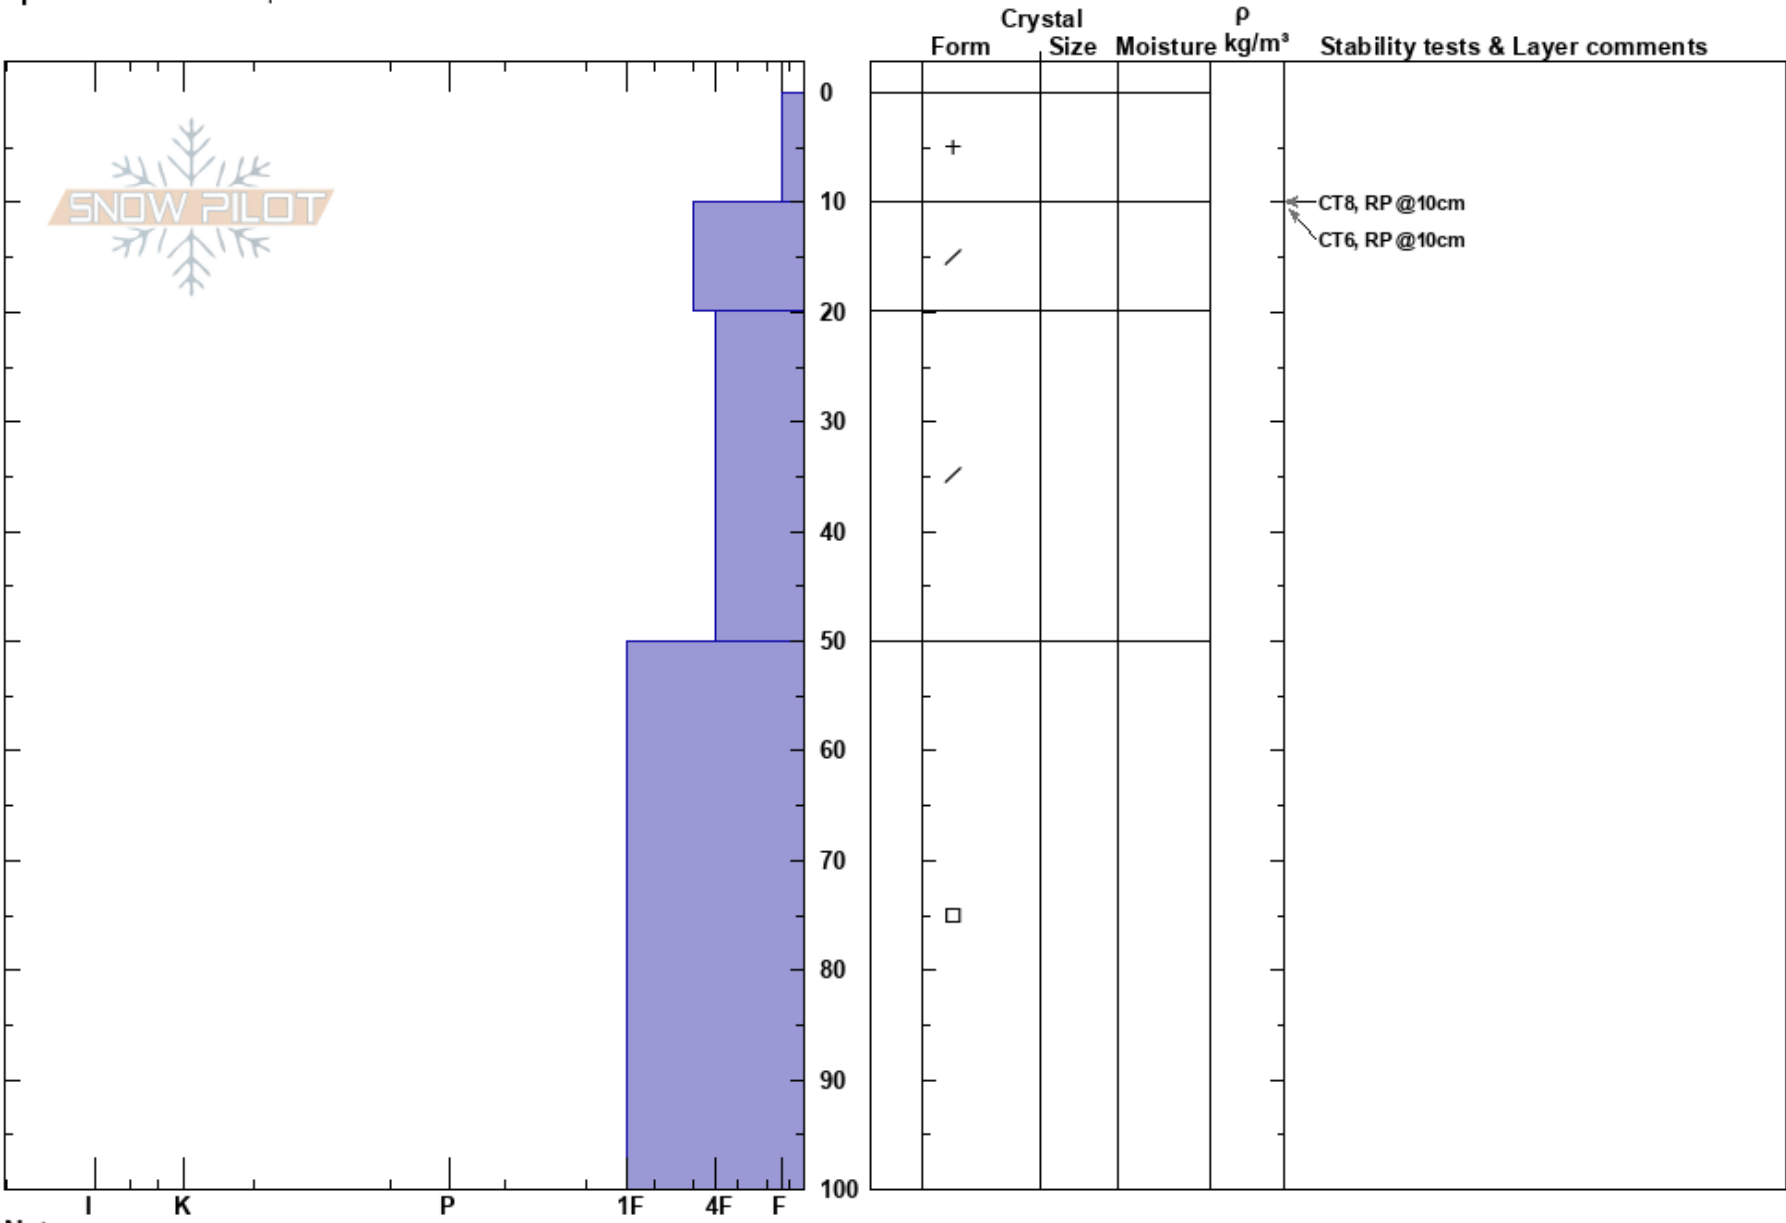

Birdbowl Test 1
 Rockies
 BC
Elevation: 2379 m
Aspect: 200°
Specifics: We skied slope

Pete Benton
 27/04/2023 - 10:45
Co-ord: 51.88529N, -117.13240E
Slope Angle: 30°
Wind Loading:

Stability: Good
Air Temperature: -12.4°C
Sky Cover: BKN
Precipitation: S-1
Wind: W Light Breeze

Layer Notes:
 50-100cm: Problematic layer

Notes: only dug top 1m