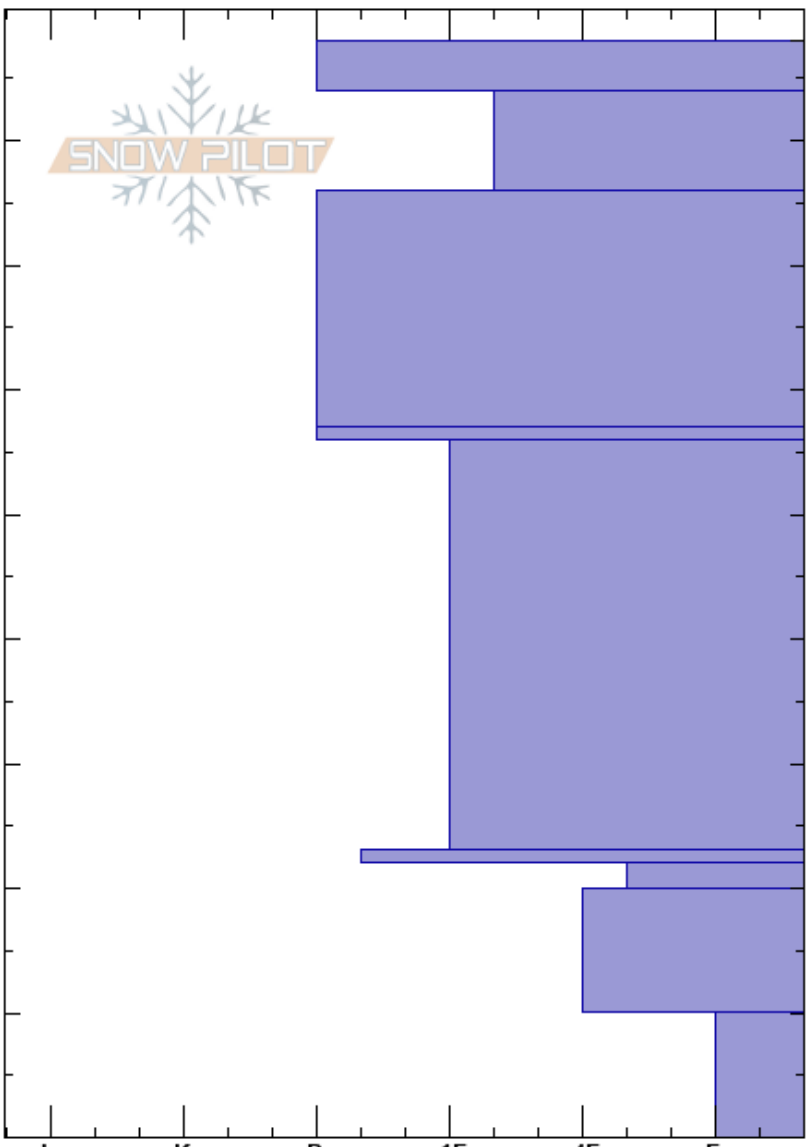

180114 Sister 6 HI  
 Front Range  
 CO  
 Elevation: 11881 ft  
 Aspect: N  
 Specifics:

Ryan Zarter  
 01/14/2018 - 10:45am  
 Co-ord: 39.67548N, -105.88745W  
 Slope Angle: 32°  
 Wind Loading: yes

Stability:  
 Air Temperature: -6°C  
 Sky Cover: FEW  
 Precipitation: NO  
 Wind: NW Moderate

HS:88  
 57-56cm: Decomposing MFcr  
 23-22cm: Decomposing MFcr

Crystal Form	Crystal Size	Moisture	$\rho$ kg/m <sup>3</sup>	Stability tests & Layer comments
•	0.5	D		
• (B)	1	D		
•	1	D		
⊙		D		57-56cm: Decomposing MFcr
⊙		D		23-22cm: Decomposing MFcr
⊖ (B)	3	D		
^	4	D		
^	4-5	D		

2x ECTX

Notes: Pit dug same elevation as Exploder 6 HI