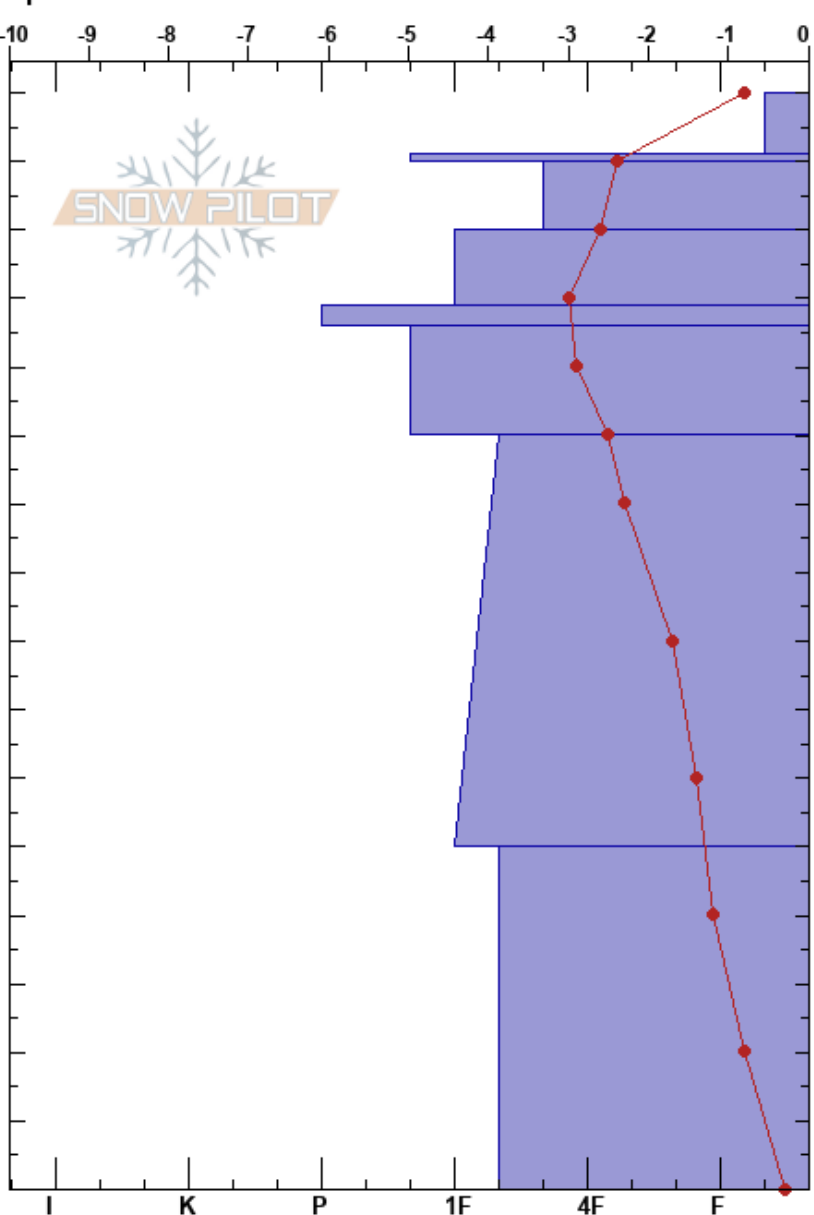

Mikey Likes It
 McGregor
 BC
 Elevation: 1670 m
 Aspect: 140°
 Specifics:

Mike Smith
 16/01/2023 - 11:45
 Co-ord: 10U 611736W 5993000N
 Slope Angle: 26°
 Wind Loading: no

Stability:
 Air Temperature: -1.6°C
 Sky Cover: OVC
 Precipitation:
 Wind: SW Light Breeze

HS: 160

PF: 20

PS: 10

Layer Notes:

Height (cm)	Crystal		Moisture	ρ kg/m ³	Stability tests & Layer comments
	Form	Size			
160	∇	3			
150	+	2			
145	/ (+)	1 (1)			← CT12, RP @145cm On DF, PP sz 1
140	/ (+)	2			
130	/ (●)	1			
120	/				
115	/ (□)	1			← CT21, RP @120cm On DF sz1
80	● (/)	1			
50	⊖	1			
0					← ECTX No result

Notes: Sheltered glade upper BTL