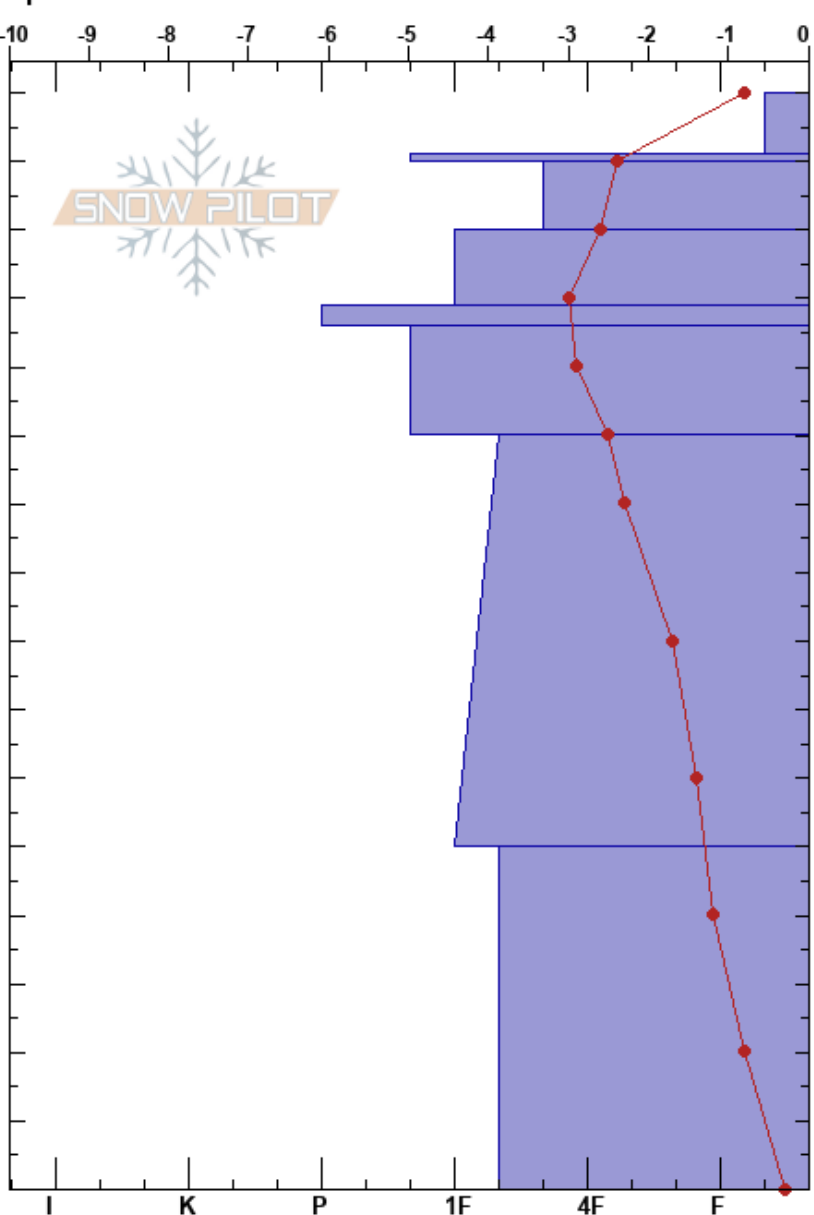

Mikey Likes It
 McGregor
 BC
 Elevation: 1670 m
 Aspect: 140°
 Specifics:

Mike Smith
 16/01/2023 - 11:45
 Co-ord: 10U 611736W 5993000N
 Slope Angle: 26°
 Wind Loading: no

Stability:
 Air Temperature: -1.6°C
 Sky Cover: OVC
 Precipitation:
 Wind: SW Light Breeze

HS: 160

PF: 20

PS: 10

Layer Notes:

Height (cm)	Crystal		Moisture	ρ kg/m ³	Stability tests & Layer comments
	Form	Size			
160	∇	3			
150	+	2			
150	/ (+)	1 (1)			← CT12, RP@145cm On DF,PP sz 1
140	/ (+)	2			
130	/ (●)	1			
130	/				
120	/ (□)	1			← CT21, RP@120cm On DF sz1
110					
100					
90					
80	● (/)	1			
70					
60					
50					
40					
30					
20	⊖	1			
10					
0					← ECTX No result

Notes: Sheltered glade upper BTL