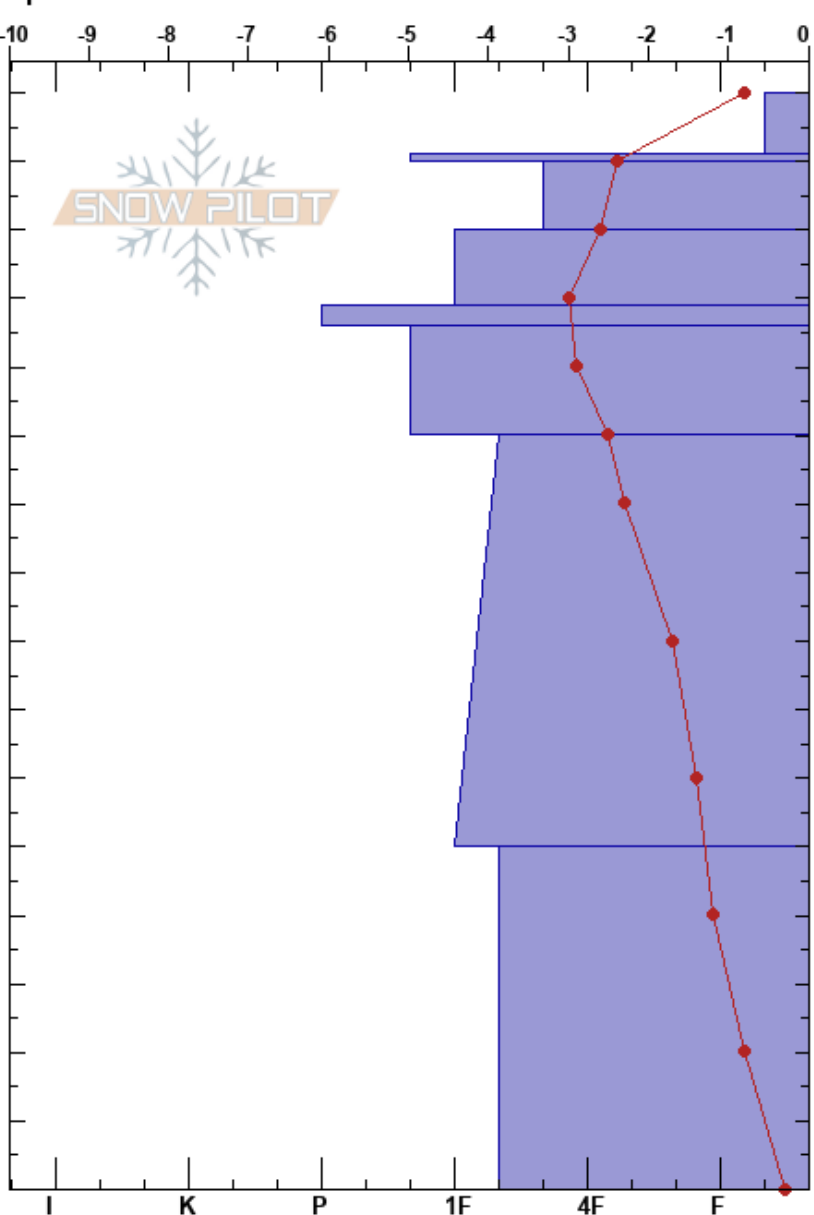

Mikey Likes It
 McGregor
 BC
 Elevation: 1670 m
 Aspect: 140°
 Specifics:

Mike Smith
 16/01/2023 - 11:45
 Co-ord: 10U 611736W 5993000N
 Slope Angle: 26°
 Wind Loading: no

Stability:
 Air Temperature: -1.6°C
 Sky Cover: OVC
 Precipitation:
 Wind: SW Light Breeze

HS: 160

PF: 20

PS: 10

Layer Notes:

Height (m)	Crystal		Moisture	ρ kg/m ³	Stability tests & Layer comments
	Form	Size			
160	∇	3			
150	+	2			
150	/ (+)	1 (1)			← CT12, RP@145cm On DF,PP sz 1
140	/ (+)	2			
130	/ (●)	1			
130	/				
120	/ (□)	1			← CT21, RP@120cm On DF sz1
110					
80	● (/)	1			
50	⊖	1			
0					← ECTX No result

Notes: Sheltered glade upper BTL