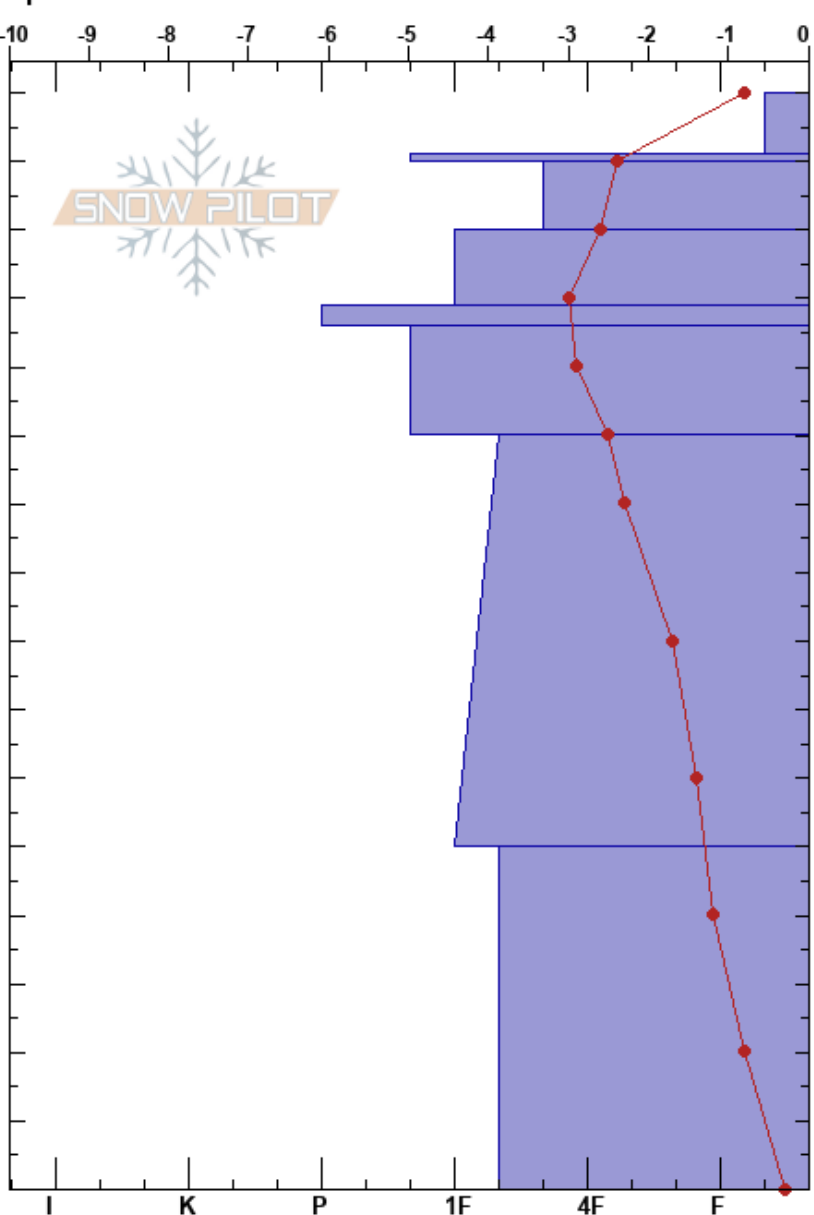

Mikey Likes It  
 McGregor  
 BC  
 Elevation: 1670 m  
 Aspect: 140°  
 Specifics:

Mike Smith  
 16/01/2023 - 11:45  
 Co-ord: 10U 611736W 5993000N  
 Slope Angle: 26°  
 Wind Loading: no

Stability:  
 Air Temperature: -1.6°C  
 Sky Cover: OVC  
 Precipitation:  
 Wind: SW Light Breeze

HS: 160

PF: 20

PS: 10

Layer Notes:

Height (cm)	Crystal		Moisture	$\rho$ kg/m <sup>3</sup>	Stability tests & Layer comments
	Form	Size			
160	∇	3			
150	+	2			
145	/ (+)	1 (1)			← CT12, RP @145cm On DF, PP sz 1
140	/ (+)	2			
130	/ (●)	1			
120	/				
115	/ (□)	1			← CT21, RP @120cm On DF sz1
80	● (/)	1			
50	⊖	1			
0					← ECTX No result

Notes: Sheltered glade upper BTL