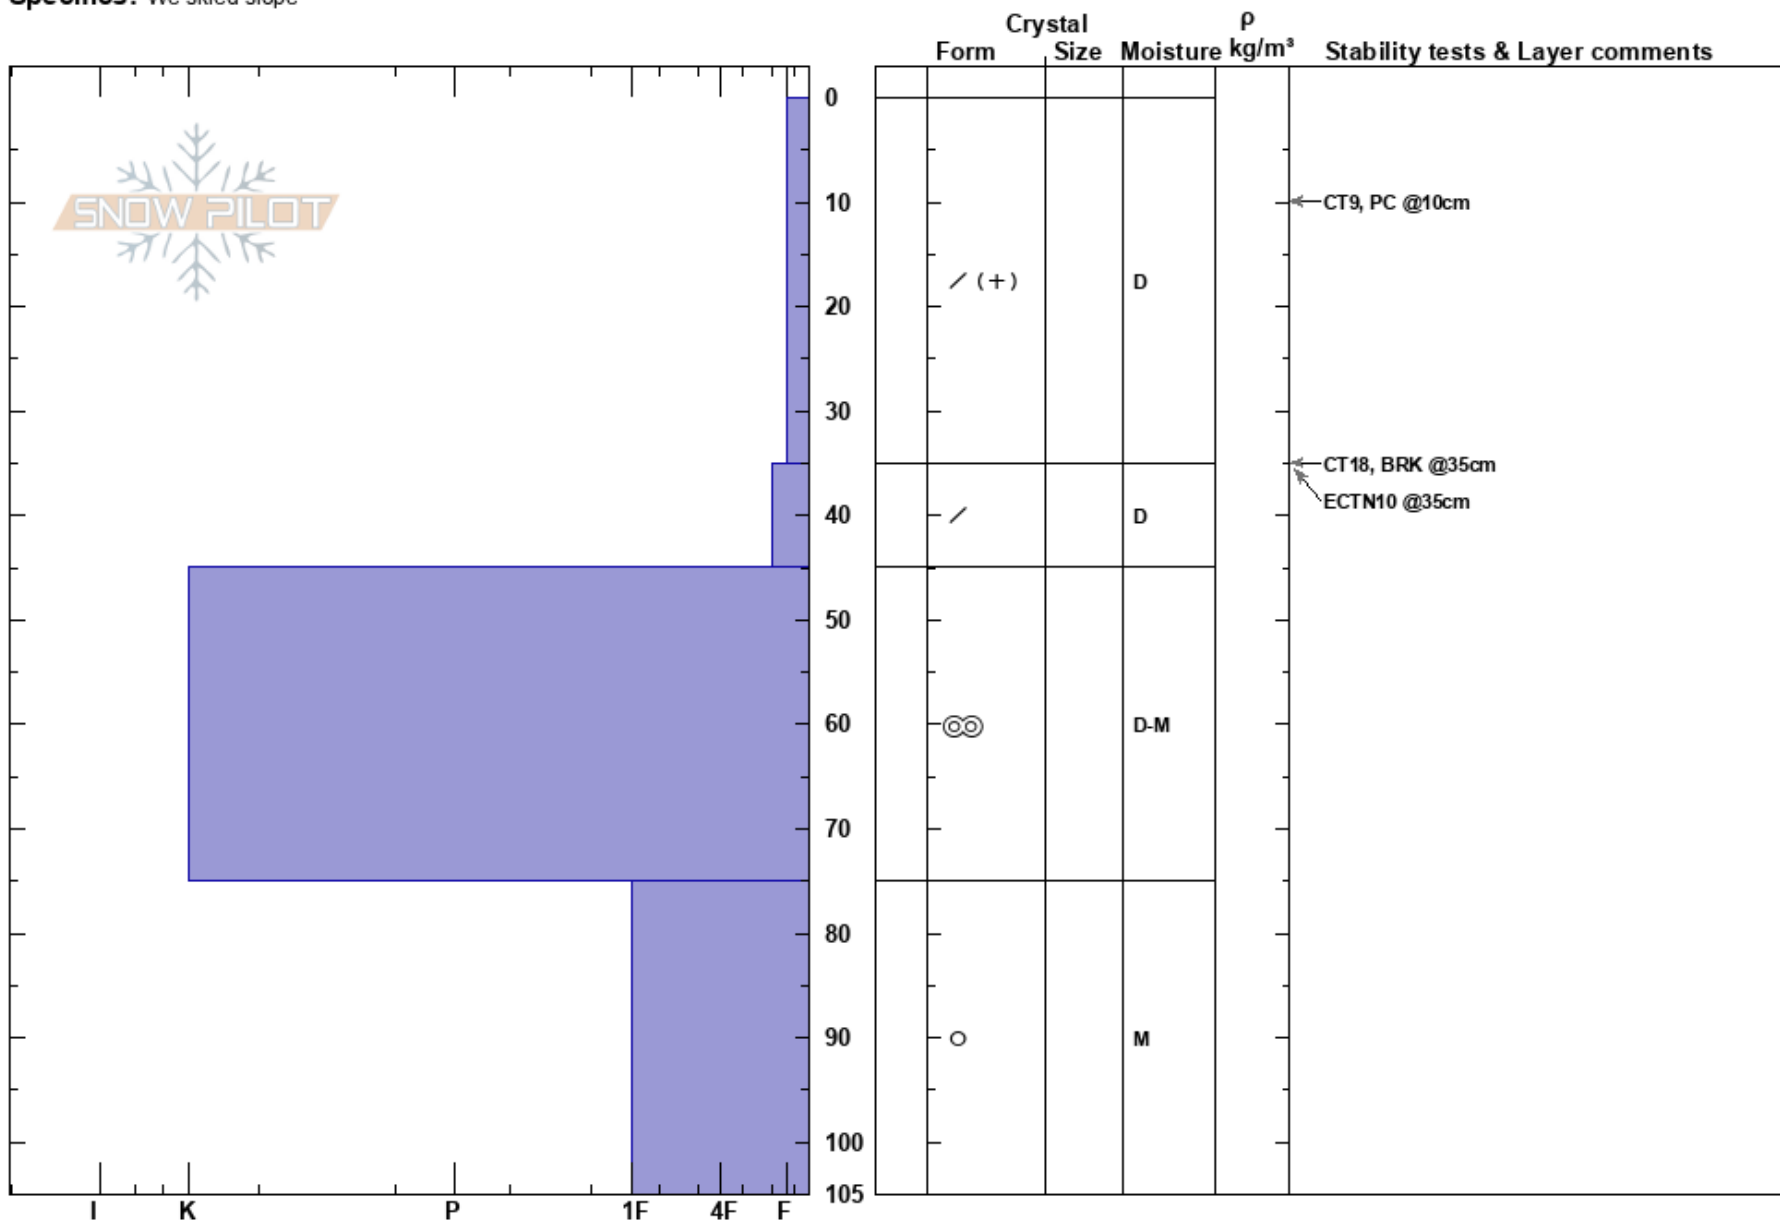

Mittenhamra
 Funäsfjällen
 Sweden
Elevation: 986 m
Aspect: E
Specifics: We skied slope

John Wilcoxon
 27/04/2023 - 12:00
Co-ord: 33V 360488E 6939984N
Slope Angle: 28°
Wind Loading: yes

Stability: Good **PF:** 30
Air Temperature:
Sky Cover: OVC
Precipitation: S-1
Wind: NW Light Breeze

Layer Notes:
 0-35cm: Problematic layer

Notes: OBJ: quick pit.