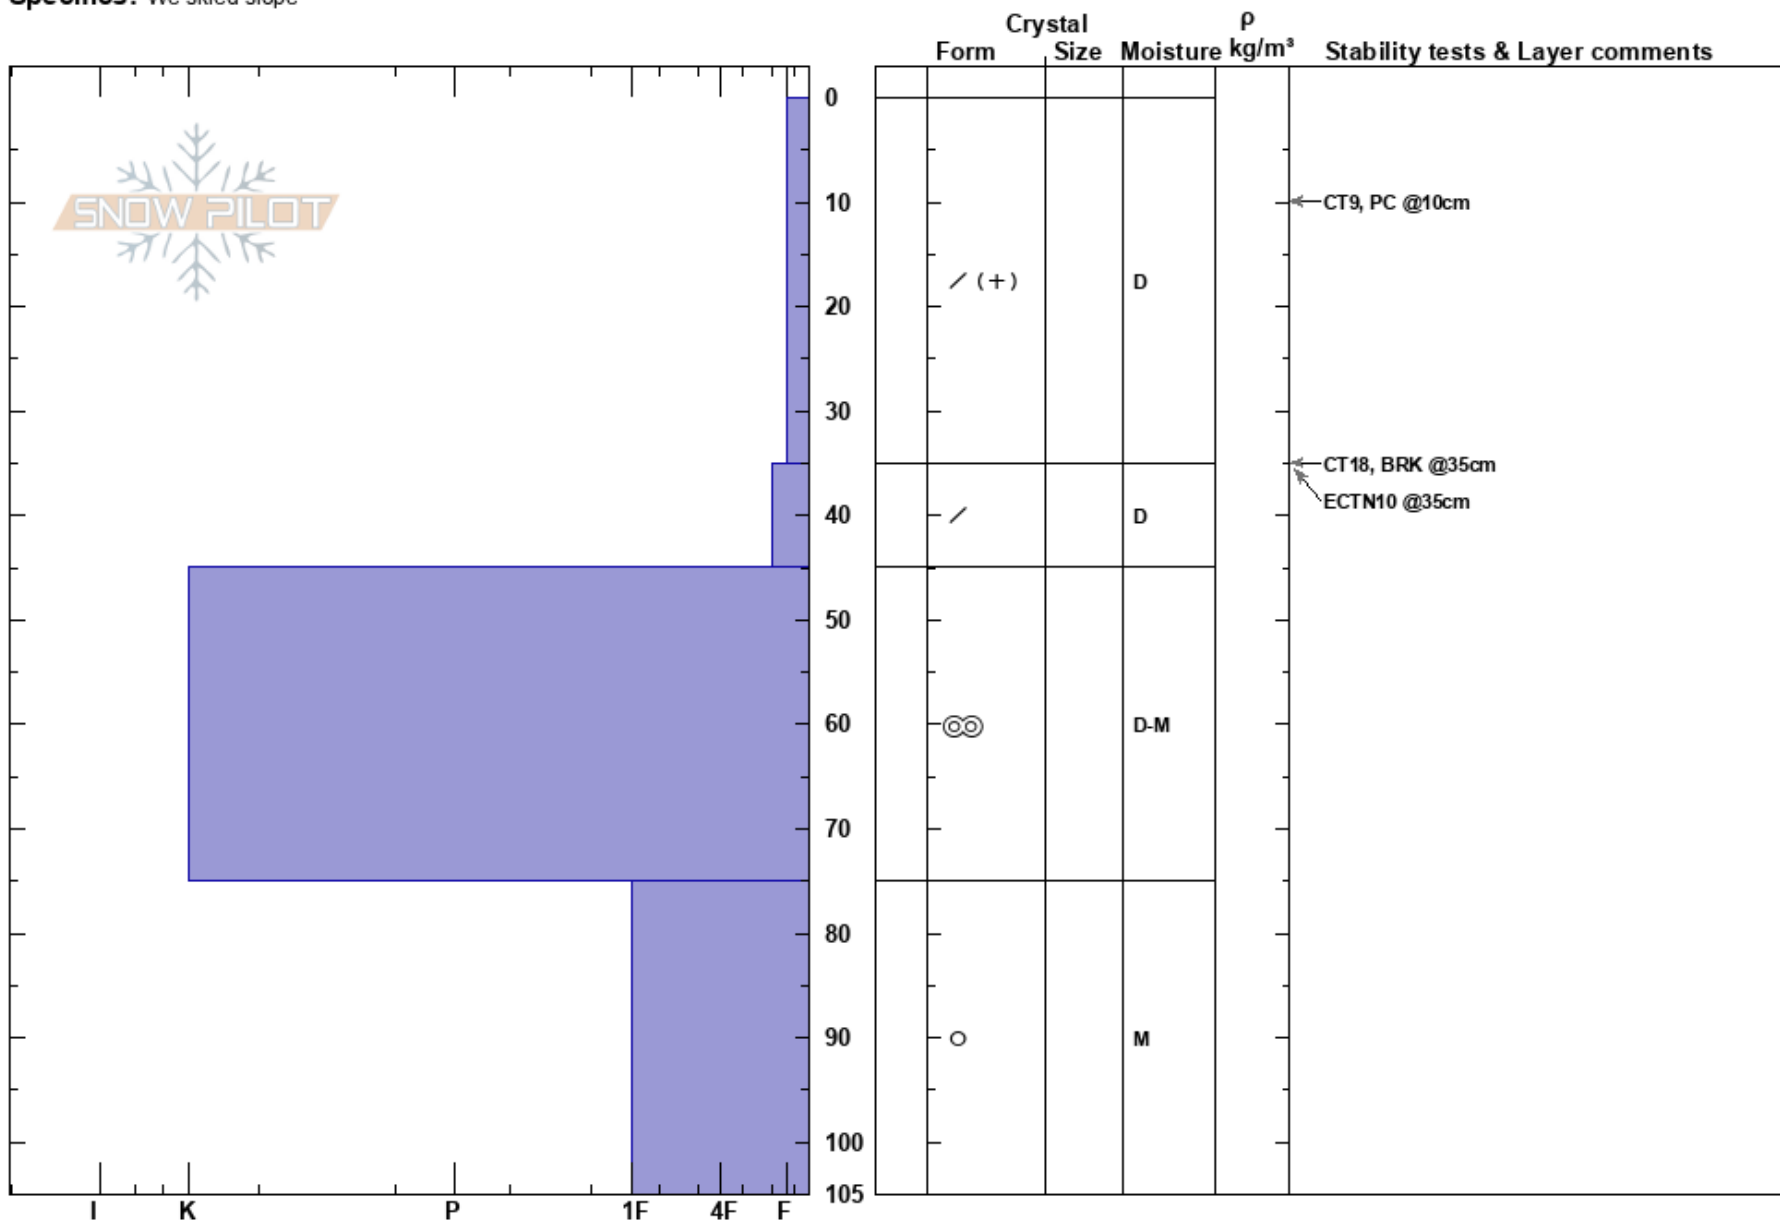

Mittenhamra
 Funäsfjällen
 Sweden
Elevation: 986 m
Aspect: E
Specifics: We skied slope

John Wilcoxon
 27/04/2023 - 12:00
Co-ord: 33V 360488E 6939984N
Slope Angle: 28°
Wind Loading: yes

Stability: Good
Air Temperature:
Sky Cover: OVC
Precipitation: S-1
Wind: NW Light Breeze

PF: 30
Layer Notes:
 0-35cm: Problematic layer

Notes: OBJ: quick pit.