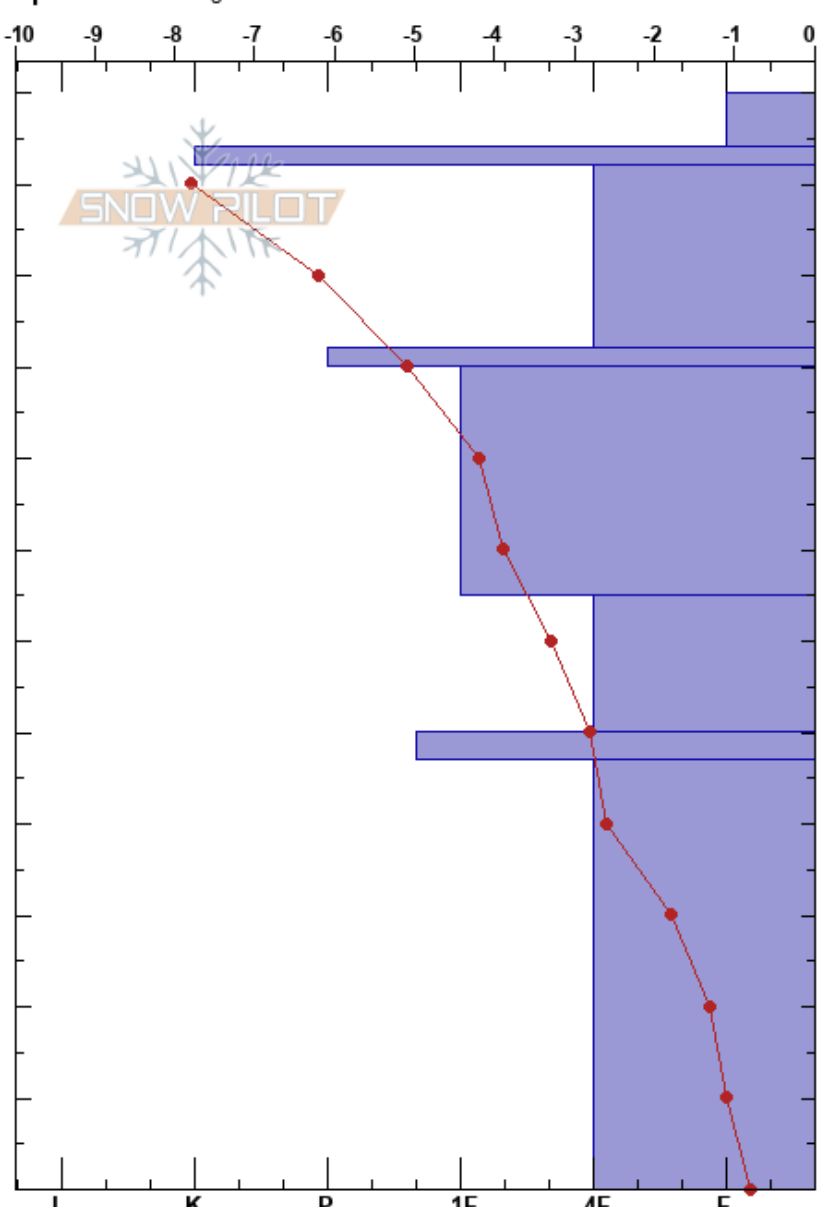

Full Pit 3
 Lake Louise Ski
 AB
 Elevation: 2240 m
 Aspect: SE
 Specifics: Pit dug in a Ski Area

Ben Thompson
 07/04/2023 - 11:30
 Co-ord: 51.46334N, -116.12276W
 Slope Angle: 0°
 Wind Loading: no

Stability: HS: 120
 Air Temperature: -1.8°C PF: 40
 Sky Cover: BKN
 Precipitation: NO
 Wind: NE Light Breeze

Layer Notes:

Height (cm)	Crystal		Moisture	ρ kg/m ³	Stability tests & Layer comments
	Form	Size			
120	+r	1			
115	/	1	D	110	CT9, SP @115cm DF 1 (2/2)
110	⊙⊙	4	D	200	CT8, SP @114cm DF 1 (1/2)
100	⊖	1	D		
90	●	(1)	D	270	
80	⊖	1.5	D		
70					
60	□	2	D	250	
50	⊙⊙	3	D	240	
40					
30	^	4	D		
20					CT29, SC @18cm DH 4 (1/2)
10					CT27, SC @18cm DH 4 (2/2)
0					

Notes: Pika Study Plot