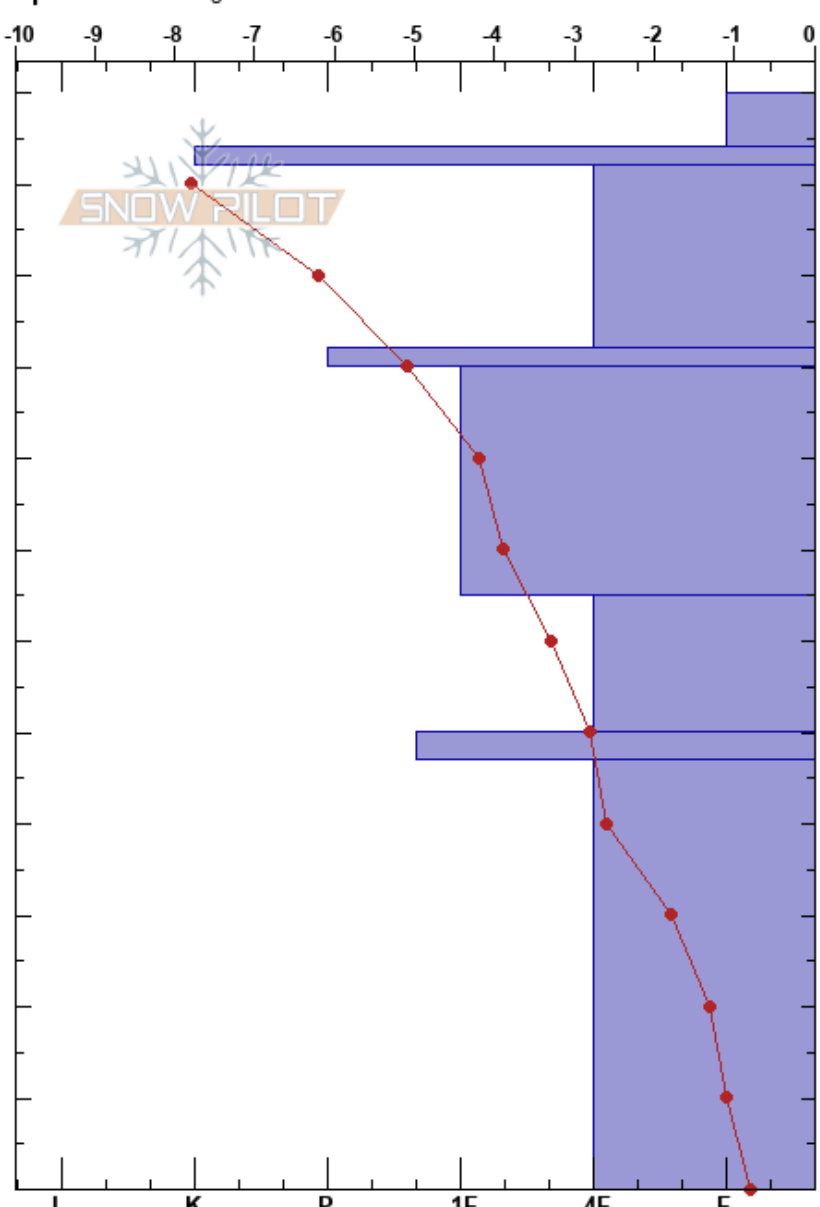

Full Pit 3
 Lake Louise Ski
 AB
 Elevation: 2240 m
 Aspect: SE
 Specifics: Pit dug in a Ski Area

Ben Thompson
 07/04/2023 - 11:30
 Co-ord: 51.46334N, -116.12276W
 Slope Angle: 0°
 Wind Loading: no

Stability: **HS: 120**
 Air Temperature: -1.8°C PF: 40
 Sky Cover: BKN
 Precipitation: NO
 Wind: NE Light Breeze

Layer Notes:

Height (cm)	Crystal		Moisture	ρ kg/m ³	Stability tests & Layer comments
	Form	Size			
120	+r	1			
115	/	1	D	110	← CT9, SP @115cm DF 1 (2/2)
110	⊙⊙	4	D	200	← CT8, SP @114cm DF 1 (1/2)
100	⊖	1	D		
90	•	(1)	D	270	
80	⊖	1.5	D		
70					
60	□	2	D	250	
50	⊙⊙	3	D	240	
40					
30	^	4	D		
20					← CT29, SC @18cm DH 4 (1/2)
10					← CT27, SC @18cm DH 4 (2/2)
0					

Notes: Pika Study Plot