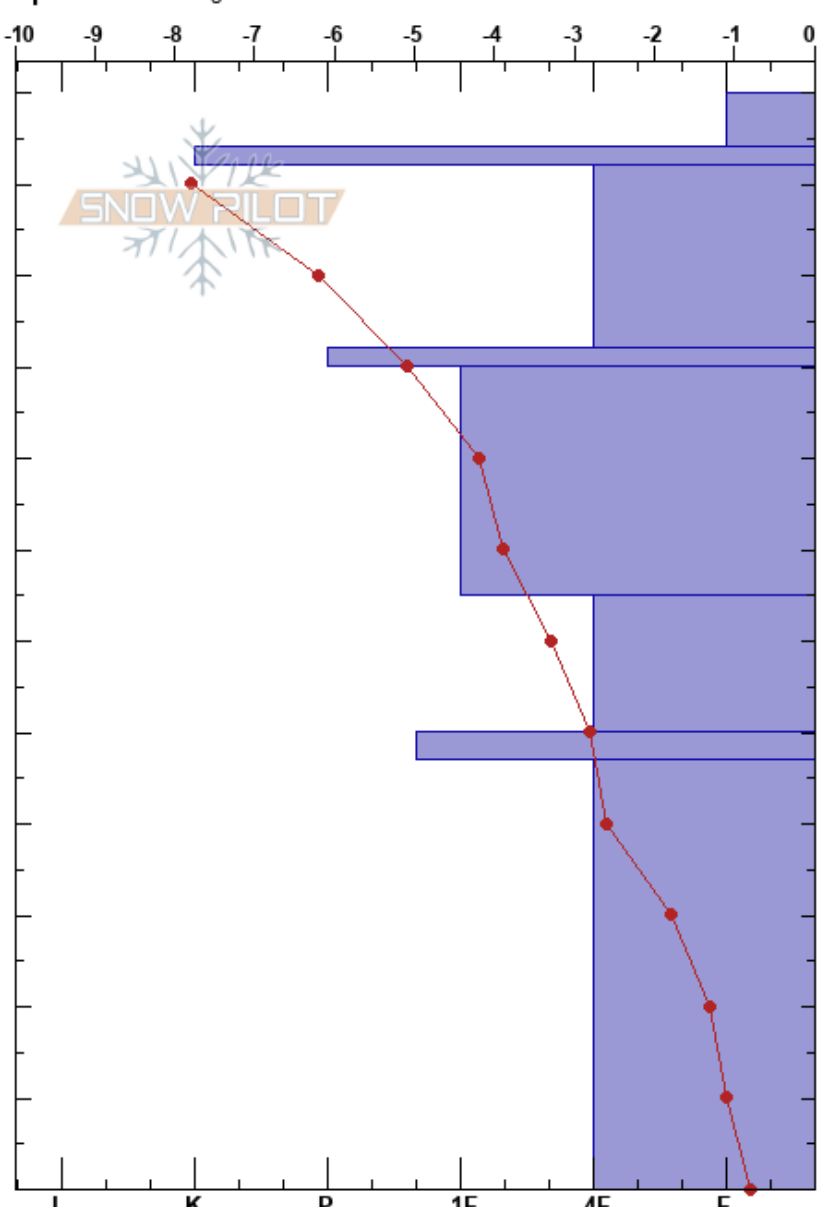

Full Pit 3  
 Lake Louise Ski  
 AB  
 Elevation: 2240 m  
 Aspect: SE  
 Specifics: Pit dug in a Ski Area

Ben Thompson  
 07/04/2023 - 11:30  
 Co-ord: 51.46334N, -116.12276W  
 Slope Angle: 0°  
 Wind Loading: no

Stability: **HS: 120**  
 Air Temperature: -1.8°C PF: 40  
 Sky Cover: BKN  
 Precipitation: NO  
 Wind: NE Light Breeze

Layer Notes:

Height (cm)	Crystal		Moisture	$\rho$ kg/m <sup>3</sup>	Stability tests & Layer comments
	Form	Size			
120	+r	1			
115	/	1	D	110	← CT9, SP @115cm DF 1 (2/2)
110	⊙⊙	4	D	200	← CT8, SP @114cm DF 1 (1/2)
100	⊖	1	D		
90	•	(1)	D	270	
80	⊖	1.5	D		
70					
60	□	2	D	250	
50	⊙⊙	3	D	240	
40					
30	^	4	D		
20					← CT29, SC @18cm DH 4 (1/2)
10					← CT27, SC @18cm DH 4 (2/2)
0					

Notes: Pika Study Plot