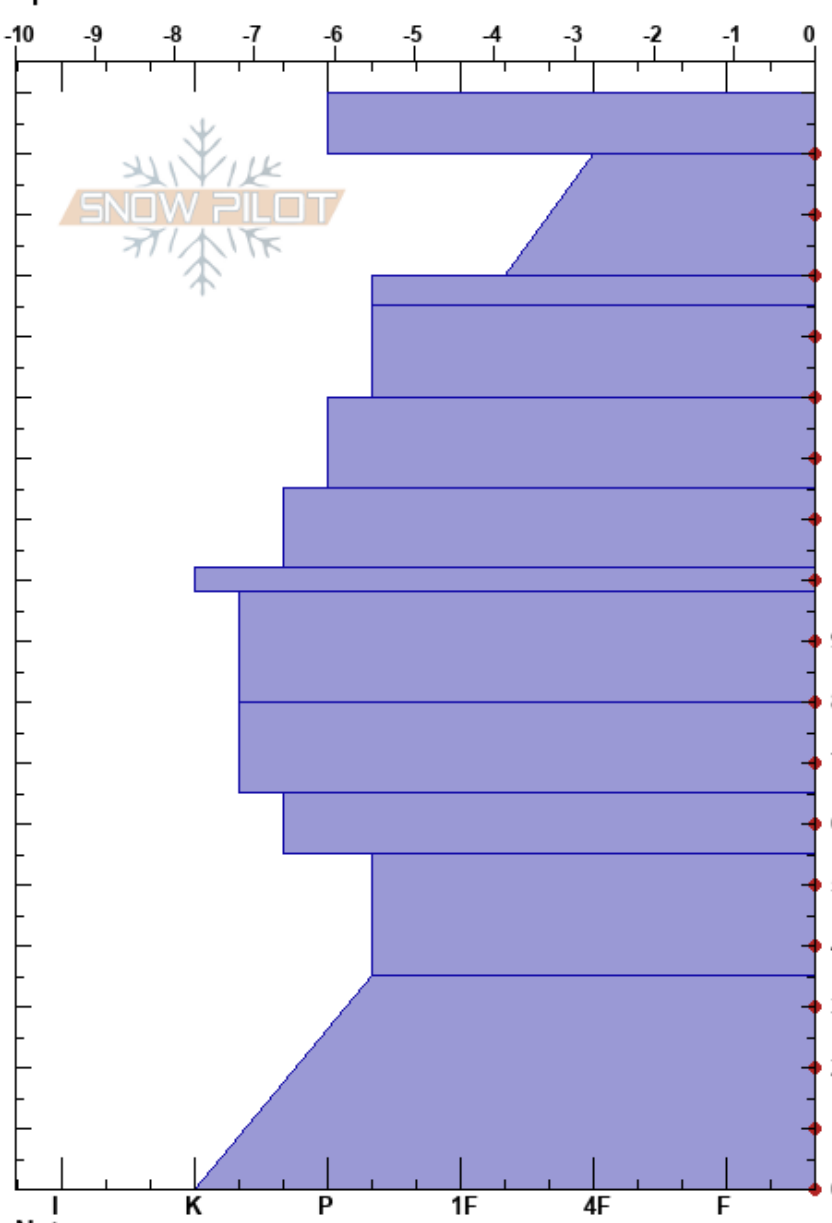

Zone 3 Enbridge Line
 Cascades - Coquihalla
 BC
 Elevation: 1380 m
 Aspect: SE
 Specifics:

Dynamic Avalanche Technicians
 26/04/2023 - 12:30
 Co-ord: 49.59920N, -121.08160W
 Slope Angle: 24°
 Wind Loading:

Stability: **HS: 180**
 Air Temperature: 4.4°C **PF: 20**
 Sky Cover: X
 Precipitation: NO
 Wind: SW Moderate

Layer Notes:

Snow Depth (m)	Crystal		ρ kg/m ³	Stability tests & Layer comments
	Form	Size		
180	☽	3-5	M	
170	☽	4	M	
160	☽	4	M	
150	☽	4	M	
140	☽	4	M	
130	☽	3	M	
120	☽	3	M	
110	☽	2	M	
100	☽☽		D	
90	☽	2	M	
80	☽	2	M	
70	☽	2	M	
60	☽	2	M	
50	☽	2	M	
40	☽	2	M	
30	☽	2	M	
20	☽ (☽)	2	M	
10				
0				CTN