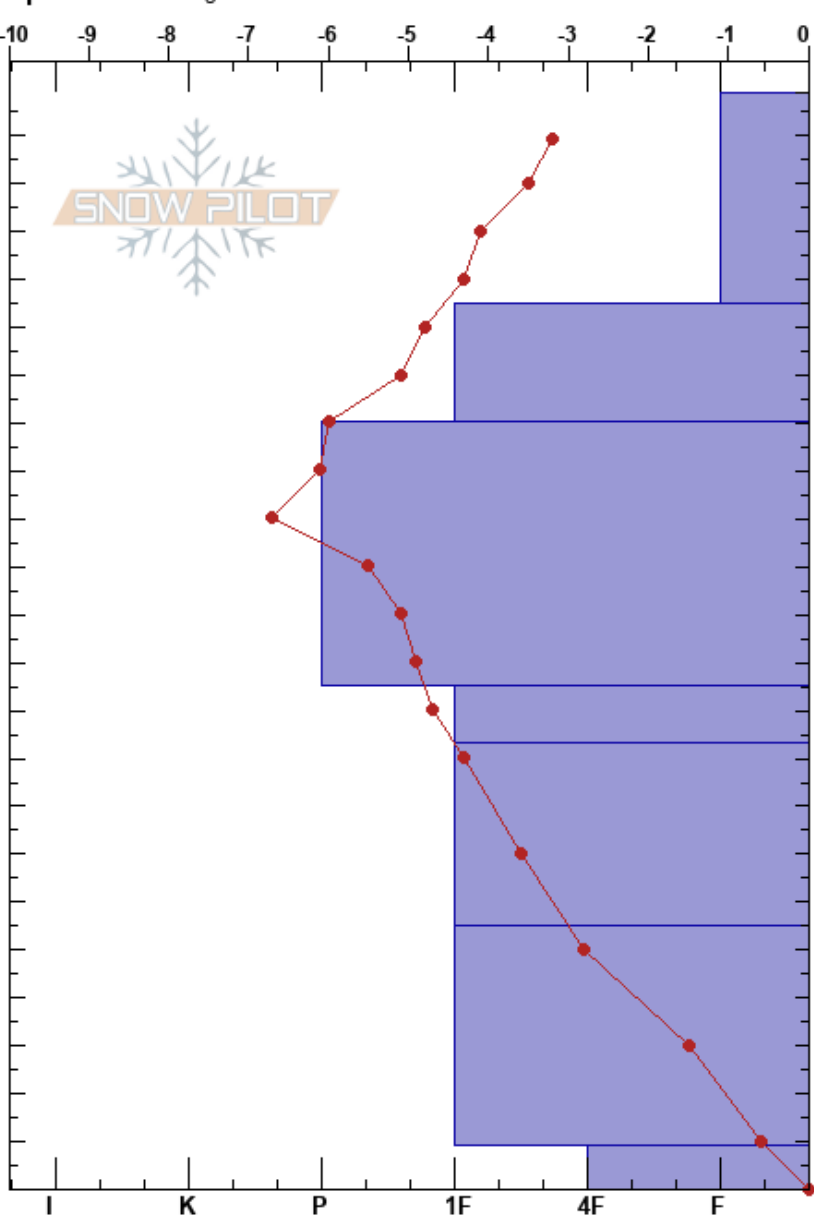

Full Pit 2
 Lake Louise Ski
 AB
 Elevation: 2240 m
 Aspect: SE
 Specifics: Pit dug in a Ski Area

Ben Thompson
 20/03/2021 - 12:00
 Co-ord: 51.46358N, -116.12311W
 Slope Angle: 0°
 Wind Loading: no

Stability:
 Air Temperature: -2.4°C PF: 30
 Sky Cover: OVC
 Precipitation: S1
 Wind: E Light Breeze

Layer Notes:

Form	Crystal		Stability tests & Layer comments
	Size	Moisture ρ kg/m ³	
△	0.5		229
/	1	D	150
•	1	D	240
•	0.5-1	D	330
•	1	D	370
⊖	2	D	310
⊖	0.5	D	350
^	3	D	280

← CT12, BRK @209cm (1/2)
 ← CT14, BRK @184cm (2/2)
 ← ECTN16 @184cm

Notes: Pika Study Plot