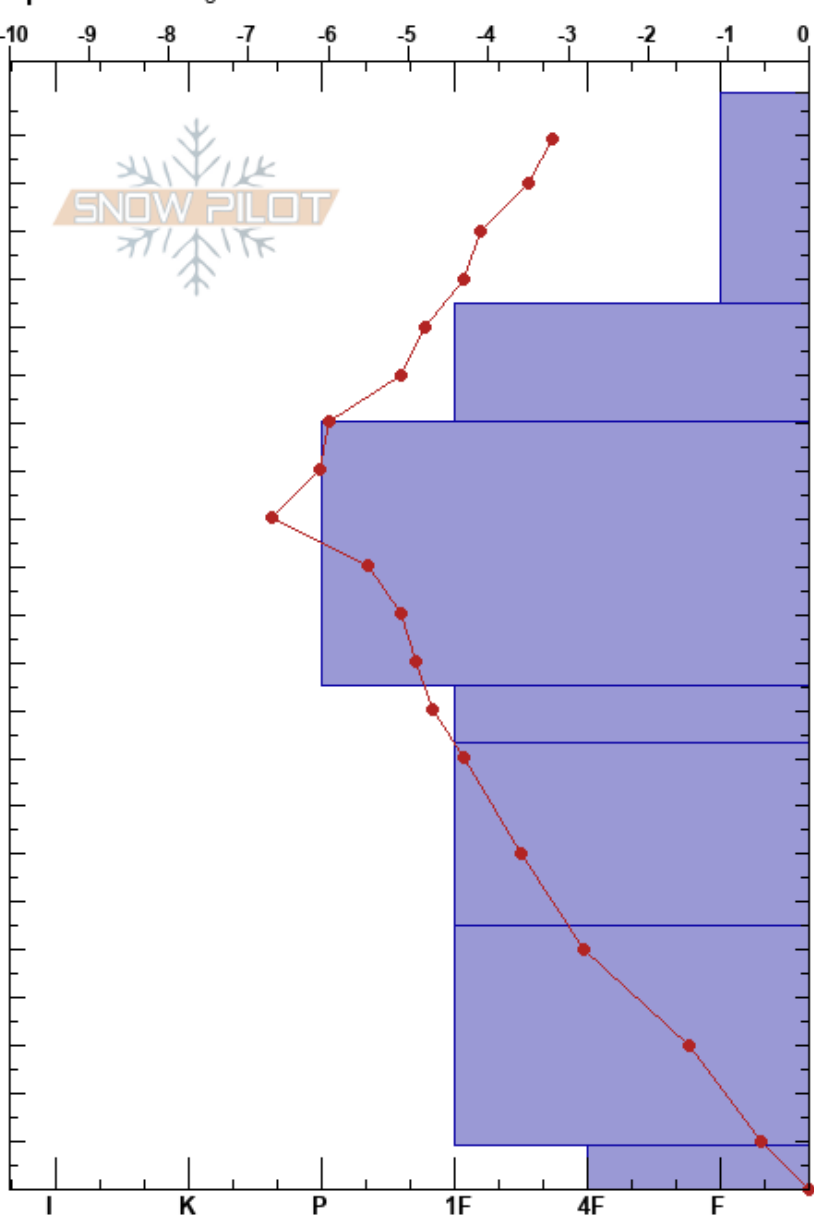

Full Pit 2
 Lake Louise Ski
 AB
 Elevation: 2240 m
 Aspect: SE
 Specifics: Pit dug in a Ski Area

Ben Thompson
 20/03/2021 - 12:00
 Co-ord: 51.46358N, -116.12311W
 Slope Angle: 0°
 Wind Loading: no

Stability:
 Air Temperature: -2.4°C PF: 30
 Sky Cover: OVC
 Precipitation: S1
 Wind: E Light Breeze

Layer Notes:

Height (cm)	Crystal		Moisture	ρ kg/m ³	Stability tests & Layer comments
	Form	Size			
229	△	0.5		150	
210	/	1	D		← CT12, BRK @209cm (1/2)
184	•	1	D	240	← CT14, BRK @184cm (2/2) ← ECTN16 @184cm
130	•	0.5-1	D	330	
100	•	1	D	370	
70	⊖	2	D	310	
30	⊖	0.5	D	350	
0	^	3	D	280	

Notes: Pika Study Plot