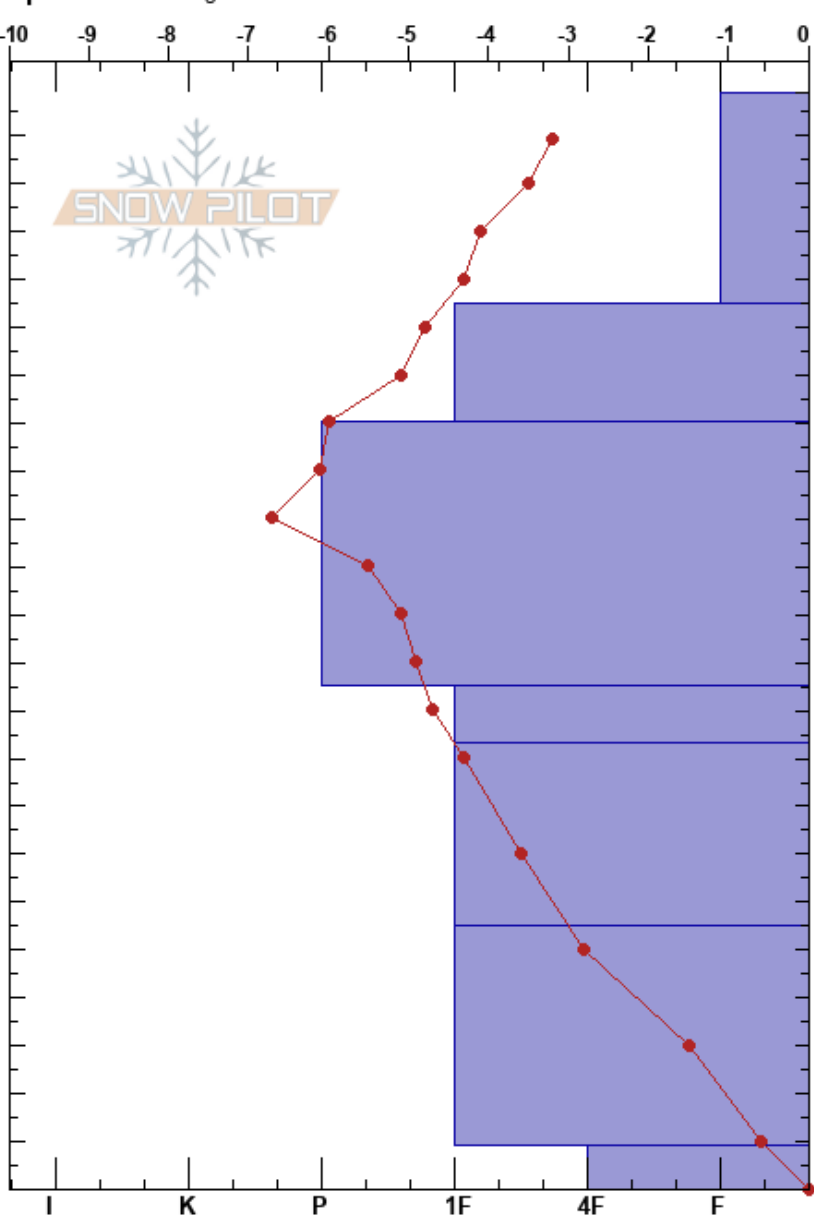

Full Pit 2
 Lake Louise Ski
 AB
 Elevation: 2240 m
 Aspect: SE
 Specifics: Pit dug in a Ski Area

Ben Thompson
 20/03/2021 - 12:00
 Co-ord: 51.46358N, -116.12311W
 Slope Angle: 0°
 Wind Loading: no

Stability: HS:229
 Air Temperature: -2.4°C PF: 30
 Sky Cover: OVC
 Precipitation: S1
 Wind: E Light Breeze

Layer Notes:

Form	Crystal		Stability tests & Layer comments
	Size	Moisture ρ kg/m ³	
△	0.5		150
/	1	D	← CT12, BRK @209cm (1/2)
•	1	D	← CT14, BRK @184cm (2/2) ← ECTN16 @184cm
•	0.5-1	D	330
•	1	D	370
⊖	2	D	310
⊖	0.5	D	350
^	3	D	280

Notes: Pika Study Plot