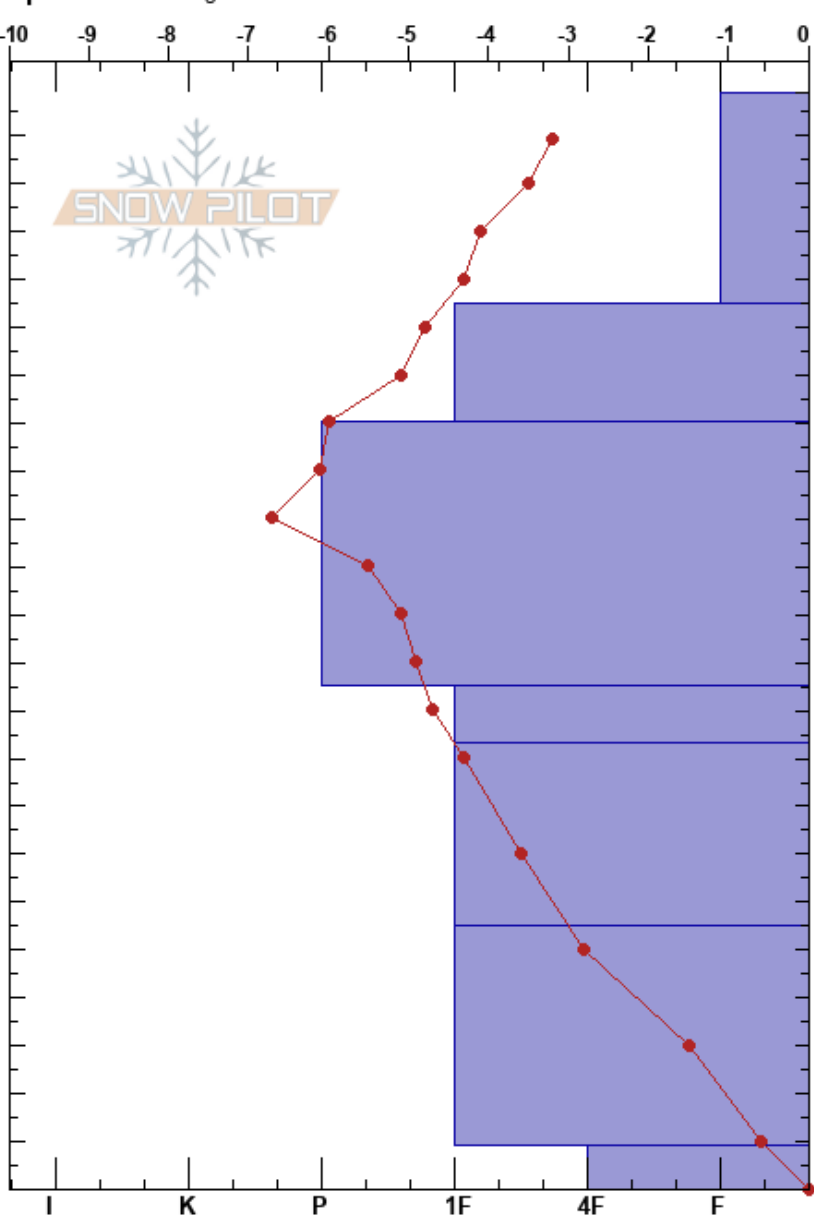

Full Pit 2
 Lake Louise Ski
 AB
 Elevation: 2240 m
 Aspect: SE
 Specifics: Pit dug in a Ski Area

Ben Thompson
 20/03/2021 - 12:00
 Co-ord: 51.46358N, -116.12311W
 Slope Angle: 0°
 Wind Loading: no

Stability:
 Air Temperature: -2.4°C PF: 30
 Sky Cover: OVC
 Precipitation: S1
 Wind: E Light Breeze

Layer Notes:

Height (cm)	Crystal		Moisture	ρ kg/m ³	Stability tests & Layer comments
	Form	Size			
229	△	0.5		150	
210	/	1	D		← CT12, BRK @209cm (1/2)
180	•	1	D	240	← CT14, BRK @184cm (2/2) ← ECTN16 @184cm
130	•	0.5-1	D	330	
100	•	1	D	370	
70	⊖	2	D	310	
30	⊖	0.5	D	350	
0	^	3	D	280	

Notes: Pika Study Plot