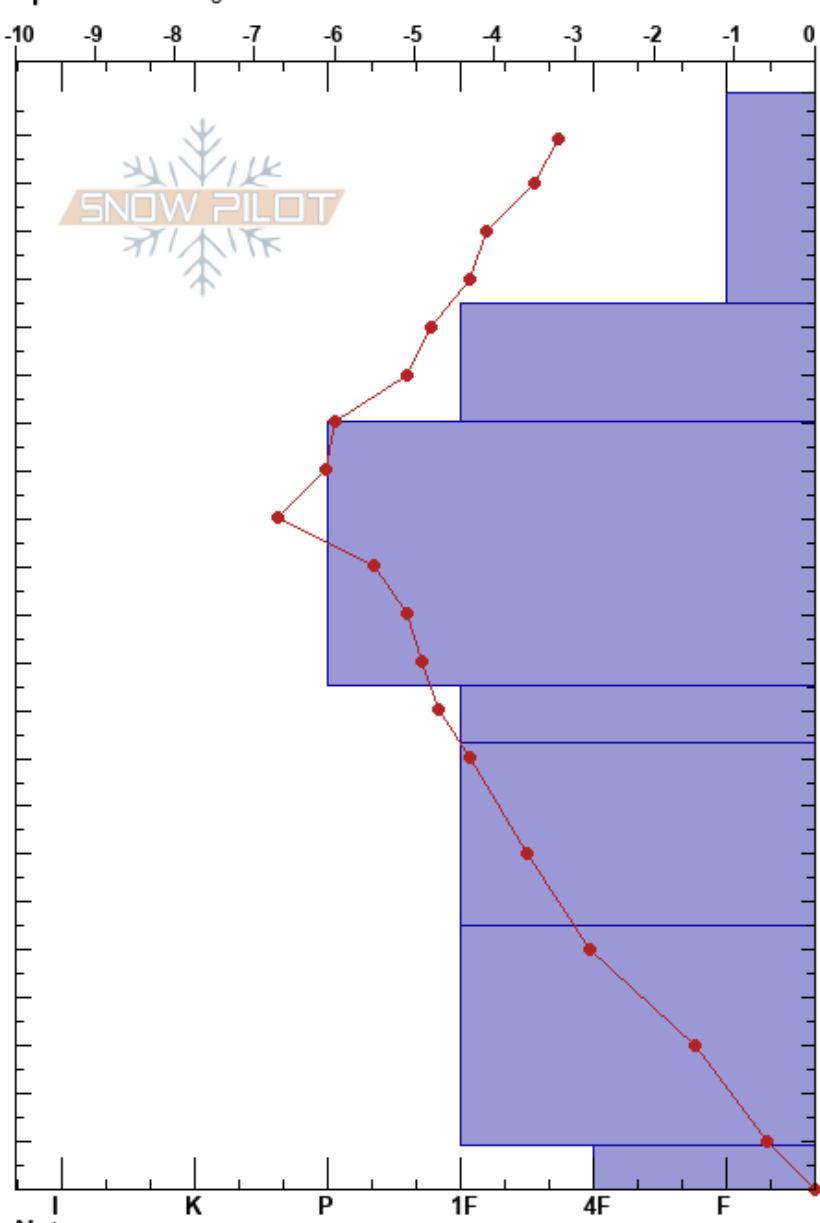

Full Pit 2
 Lake Louise Ski
 AB
 Elevation: 2240 m
 Aspect: SE
 Specifics: Pit dug in a Ski Area

Ben Thompson
 20/03/2021 - 12:00
 Co-ord: 51.46358N, -116.12311W
 Slope Angle: 0°
 Wind Loading: no

Stability:
 Air Temperature: -2.4°C PF: 30
 Sky Cover: OVC
 Precipitation: S1
 Wind: E Light Breeze

Layer Notes:

Depth (cm)	Crystal		Moisture	ρ kg/m ³	Stability tests & Layer comments
	Form	Size			
229	△	0.5		150	
210	/	1	D		← CT12, BRK @209cm (1/2)
184	•	1	D	240	← CT14, BRK @184cm (2/2) ← ECTN16 @184cm
130	•	0.5-1	D	330	
100	•	1	D	370	
70	⊖	2	D	310	
30	⊖	0.5	D	350	
0	^	3	D	280	

Notes: Pika Study Plot