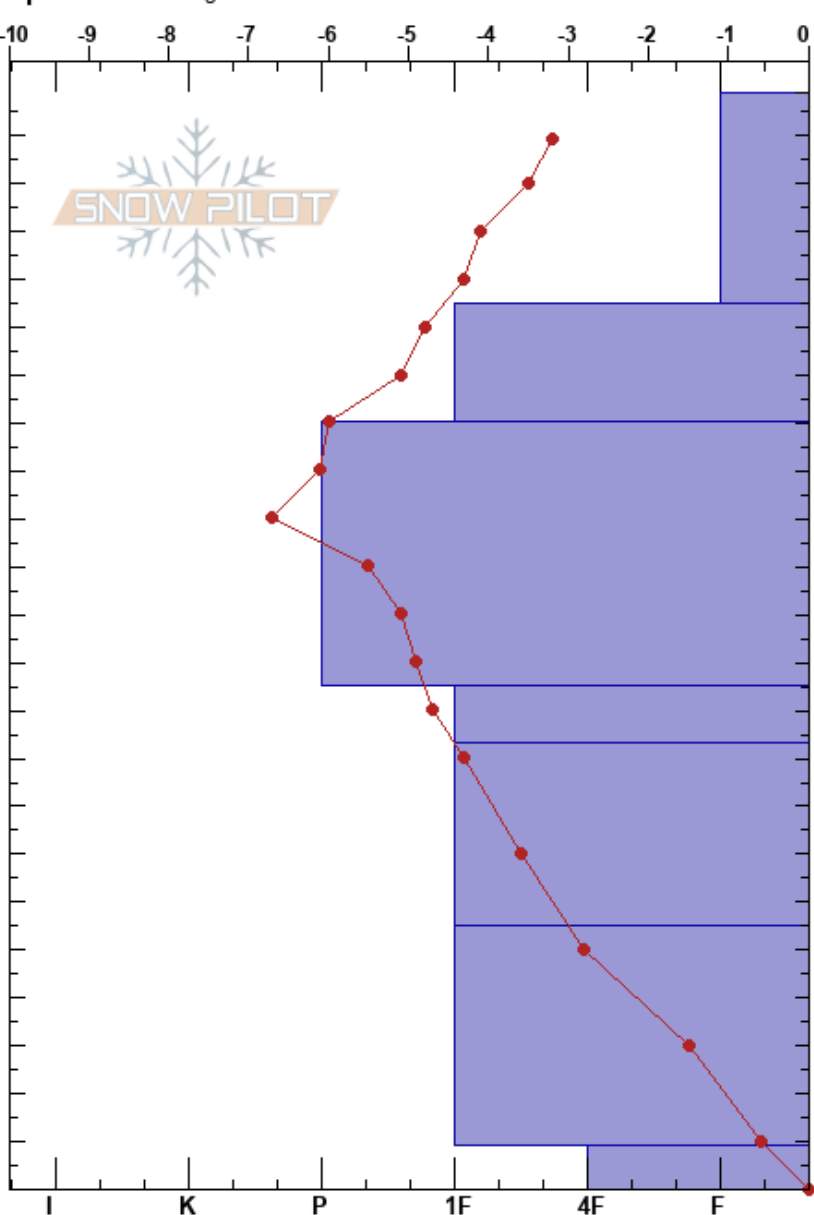

Full Pit 2  
 Lake Louise Ski  
 AB  
 Elevation: 2240 m  
 Aspect: SE  
 Specifics: Pit dug in a Ski Area

Ben Thompson  
 20/03/2021 - 12:00  
 Co-ord: 51.46358N, -116.12311W  
 Slope Angle: 0°  
 Wind Loading: no

Stability:  
 Air Temperature: -2.4°C PF: 30  
 Sky Cover: OVC  
 Precipitation: S1  
 Wind: E Light Breeze

Layer Notes:

Form	Crystal		Moisture	$\rho$ kg/m <sup>3</sup>	Stability tests & Layer comments
	Size				
△	0.5			150	
/	1		D		← CT12, BRK @209cm (1/2)
•	1		D	240	← CT14, BRK @184cm (2/2) ← ECTN16 @184cm
•	0.5-1		D	330	
•	1		D	370	
⊖	2		D	310	
⊖	0.5		D	350	
^	3		D	280	

Notes: Pika Study Plot