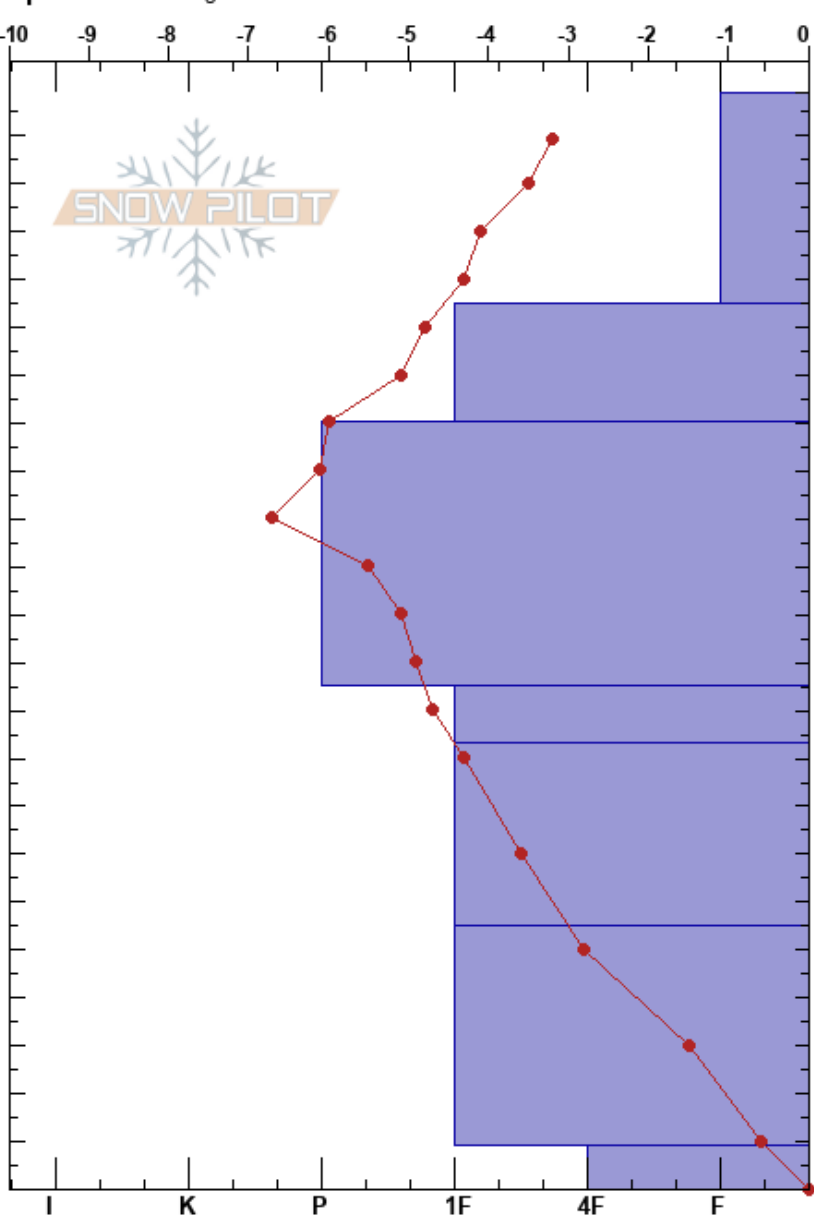

Full Pit 2
 Lake Louise Ski
 AB
 Elevation: 2240 m
 Aspect: SE
 Specifics: Pit dug in a Ski Area

Ben Thompson
 20/03/2021 - 12:00
 Co-ord: 51.46358N, -116.12311W
 Slope Angle: 0°
 Wind Loading: no

Stability: HS:229
 Air Temperature: -2.4°C PF: 30
 Sky Cover: OVC
 Precipitation: S1
 Wind: E Light Breeze

Layer Notes:

Form	Crystal		Moisture	ρ kg/m ³	Stability tests & Layer comments
	Size				
△	0.5			150	
/	1		D		← CT12, BRK @209cm (1/2)
•	1		D	240	← CT14, BRK @184cm (2/2) ← ECTN16 @184cm
•	0.5-1		D	330	
•	1		D	370	
⊖	2		D	310	
⊖	0.5		D	350	
^	3		D	280	

Notes: Pika Study Plot