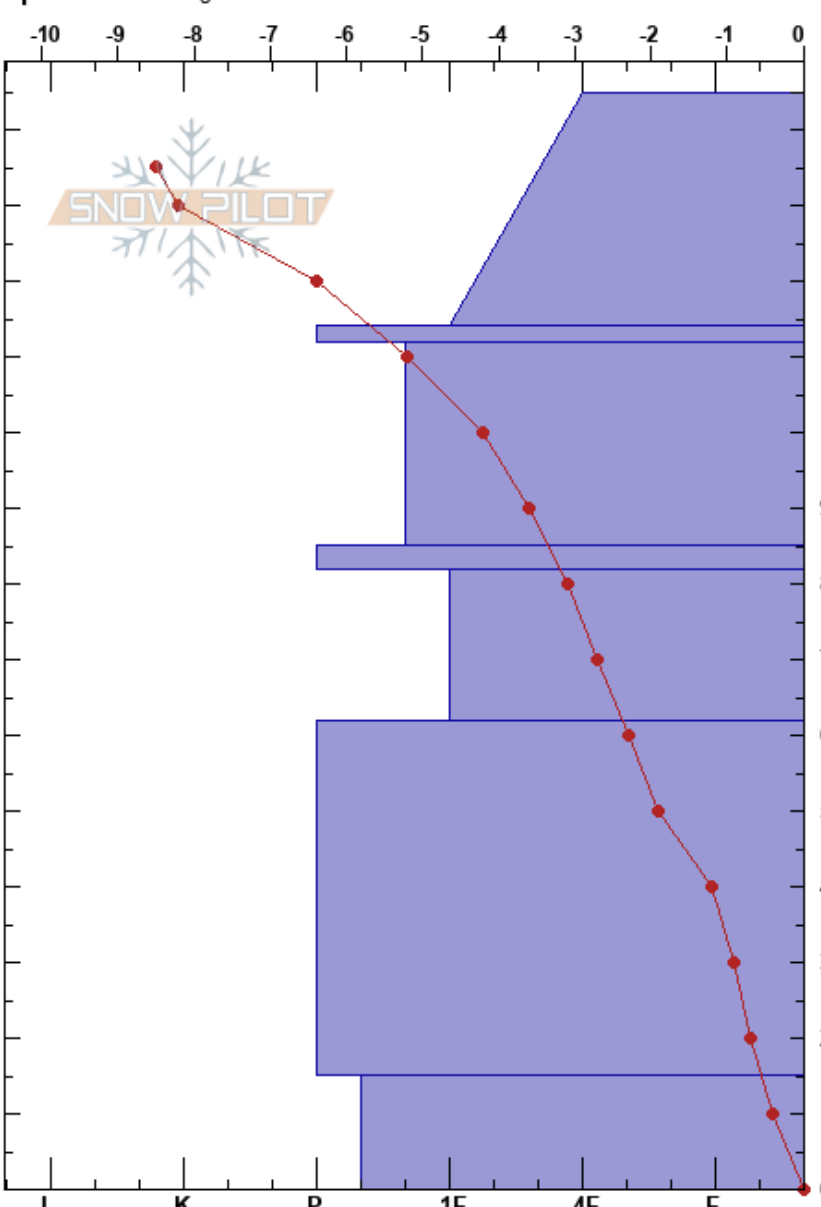

Full Pit 1
 Lake Louise Ski
 AB
 Elevation: 2240 m
 Aspect: SE
 Specifics: Pit dug in a Ski Area

Ben Thompson
 12/02/2022 - 09:58
 Co-ord: 51.46357N, -116.12330W
 Slope Angle: 0°
 Wind Loading: no

Stability: HS: 145
 Air Temperature: -3.5°C PF: 20
 Sky Cover: CLR
 Precipitation: NO
 Wind: N Light Breeze

Layer Notes:

Form	Crystal Size	Moisture	ρ kg/m ³	Stability tests & Layer comments
/	1		170	
•	0.5	D		
•	0.5	D	280	
□	1	D		
□	1-2	D	260	← CT17, SP @78cm On FC 2 (1/2)
□	2	D		
			320	
□	1-2	D		
			260	
□	2-3	D		ECTX CTN (2/2)

Notes: Pika Snow Study Plot