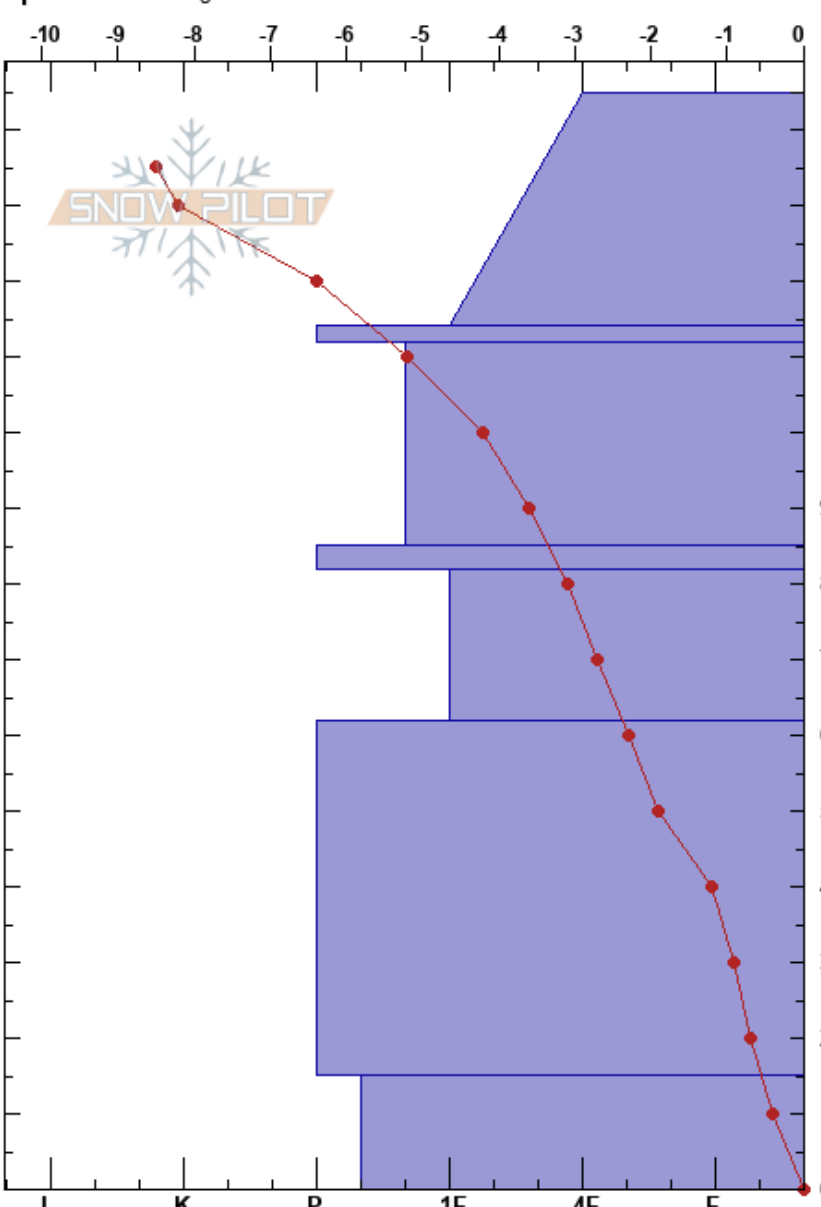

Full Pit 1  
 Lake Louise Ski  
 AB  
 Elevation: 2240 m  
 Aspect: SE  
 Specifics: Pit dug in a Ski Area

Ben Thompson  
 12/02/2022 - 09:58  
 Co-ord: 51.46357N, -116.12330W  
 Slope Angle: 0°  
 Wind Loading: no

Stability: HS: 145  
 Air Temperature: -3.5°C PF: 20  
 Sky Cover: CLR  
 Precipitation: NO  
 Wind: N Light Breeze

Layer Notes:

Form	Crystal Size	Moisture	$\rho$ kg/m <sup>3</sup>	Stability tests & Layer comments
/	1		170	
•	0.5	D		
•	0.5	D	280	
□	1	D		
□	1-2	D	260	← CT17, SP @78cm On FC 2 (1/2)
□	2	D		
			320	
□	1-2	D		
			260	
□	2-3	D		ECTX CTN (2/2)

Notes: Pika Snow Study Plot