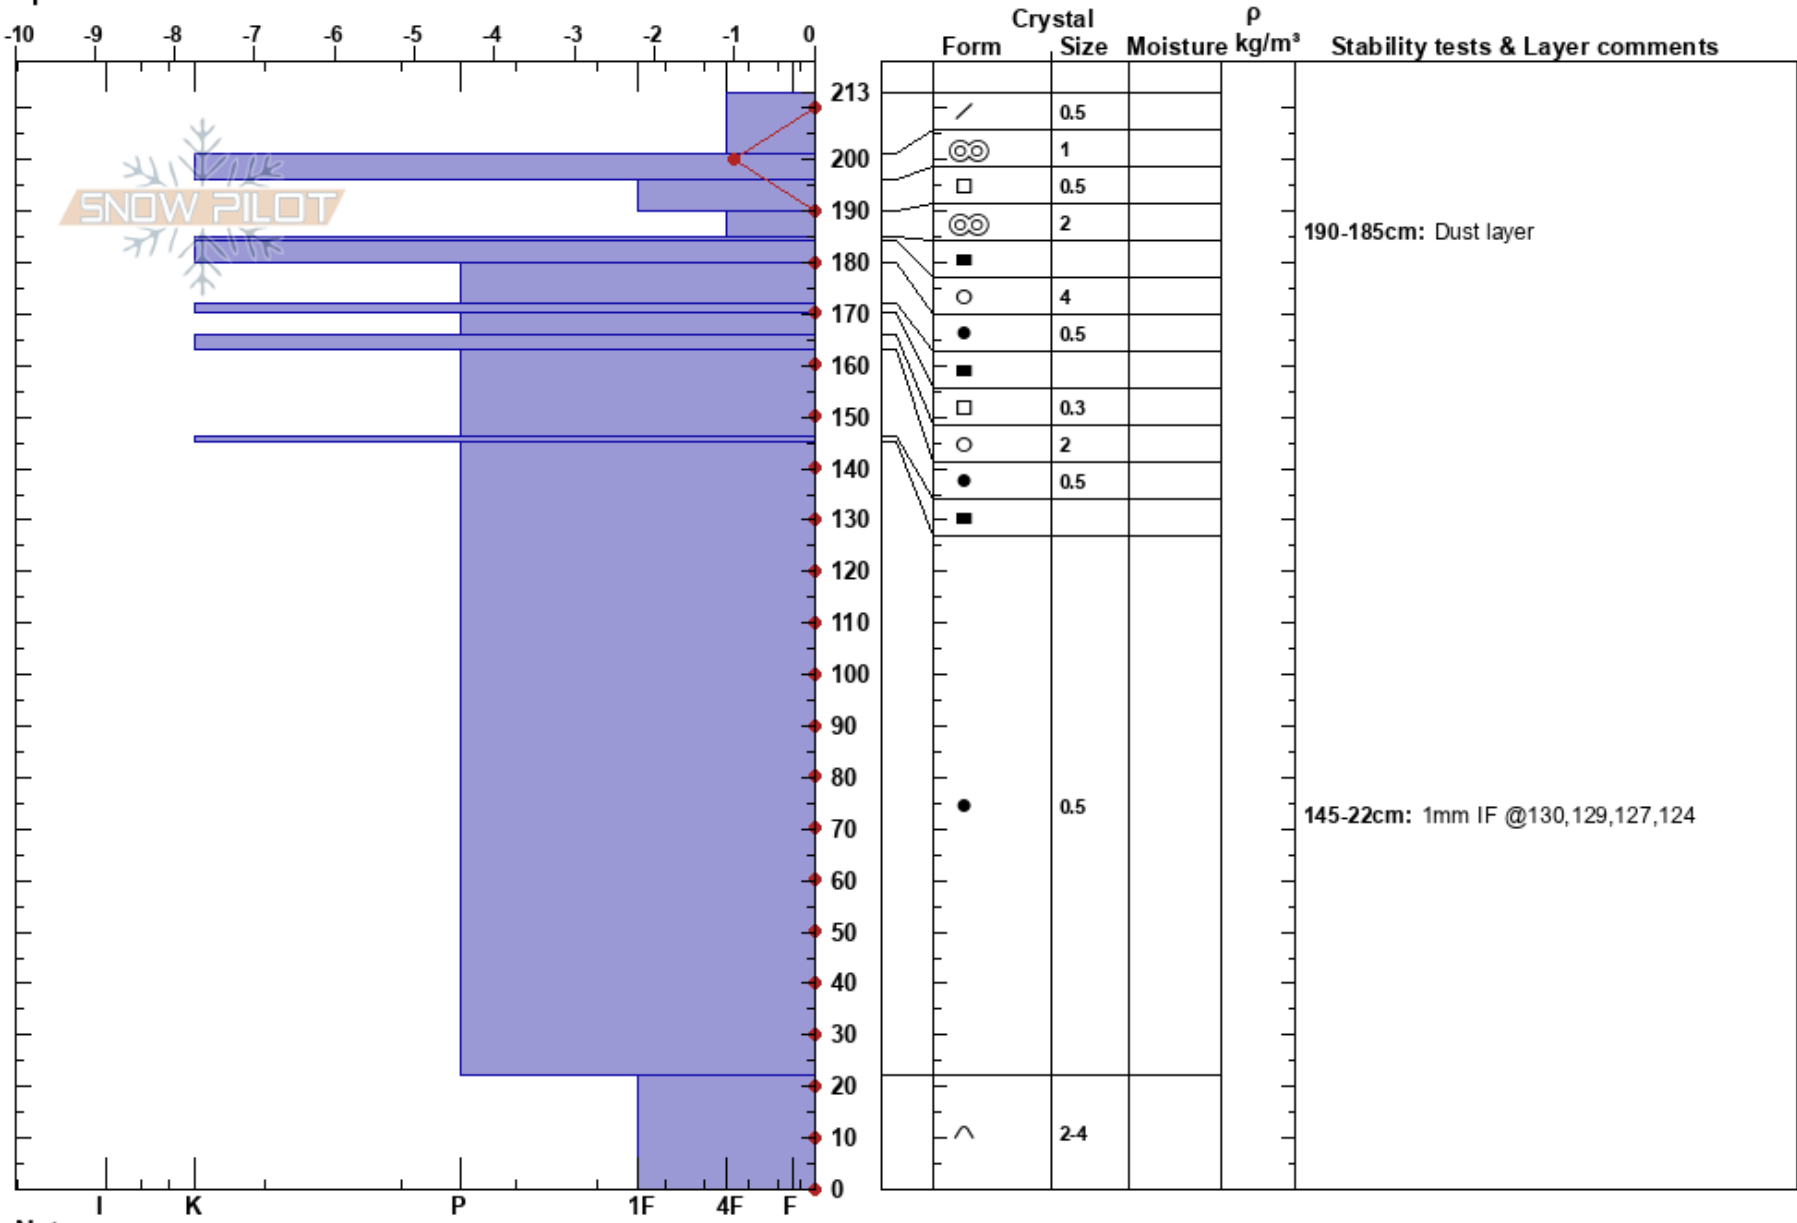

Pit Site 1
 Sawatch
 CO
 Elevation: 11653 ft
 Aspect: E
 Specifics:

Katie Konigsberg
 04/25/2023 - 1:00pm
 Co-ord: 13S 367049W 4351711N
 Slope Angle: 5°
 Wind Loading:

Stability:
 Air Temperature: 2°C
 Sky Cover: OVC
 Precipitation: NO
 Wind: Calm

HS:213
 Layer Notes:
 190-185cm: Dust layer
 145-22cm: 1mm IF @130,129,127,124

Notes: Observers N. Endo & K. Konigsberg