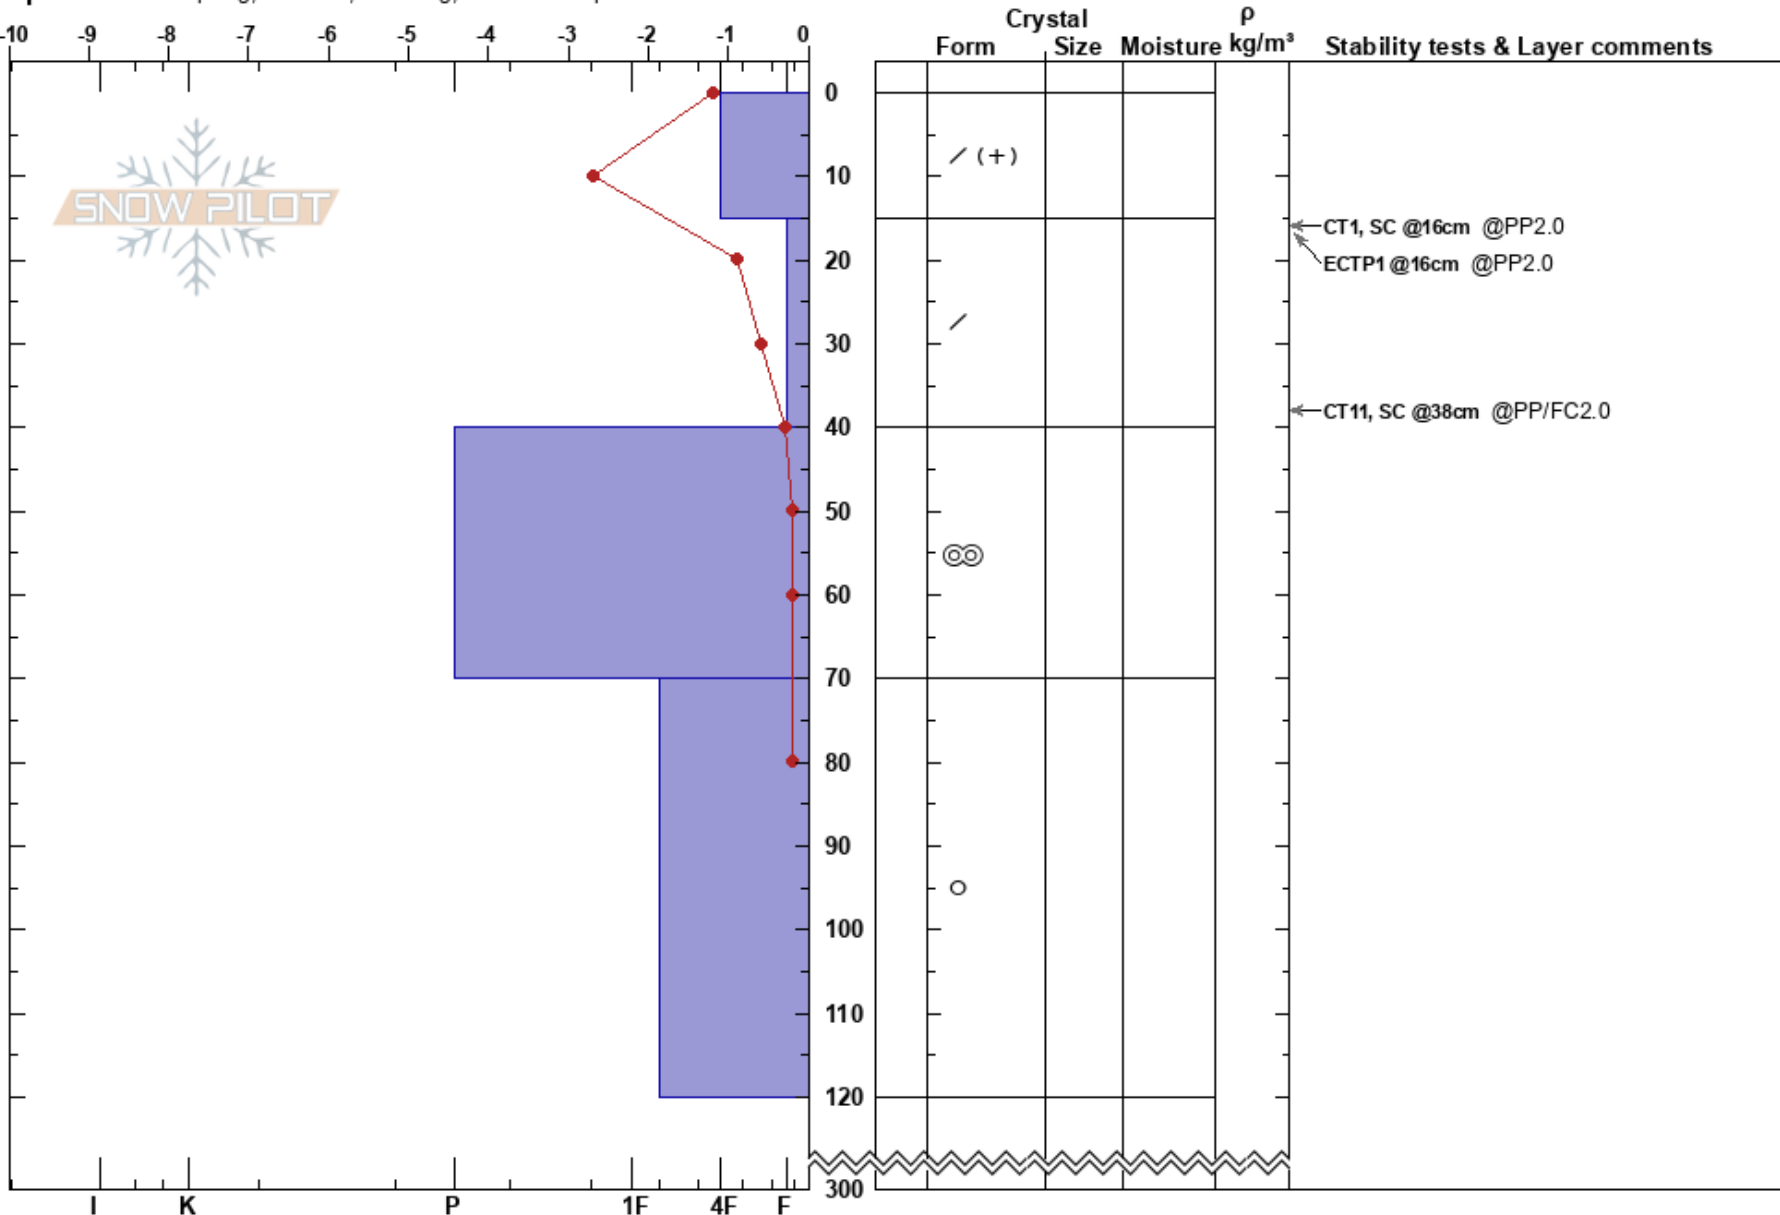

Liljeten
 Snasahögarna
 Sweden
Elevation: 1150 m
Aspect: E
Specifics: Collapsing, localized; Cracking; We skied slope

Karin Trolin
 26/04/2023 - 11:00
Co-ord: 33V 366718E 7009123N
Slope Angle: 30°
Wind Loading: yes

Stability:
Air Temperature: -3.9°C
Sky Cover: OVC
Precipitation: NO
Wind: NW Moderate

HS: 300
PF: 35
PS: 20

Layer Notes:

Notes: Lätt snödrov, markdrev