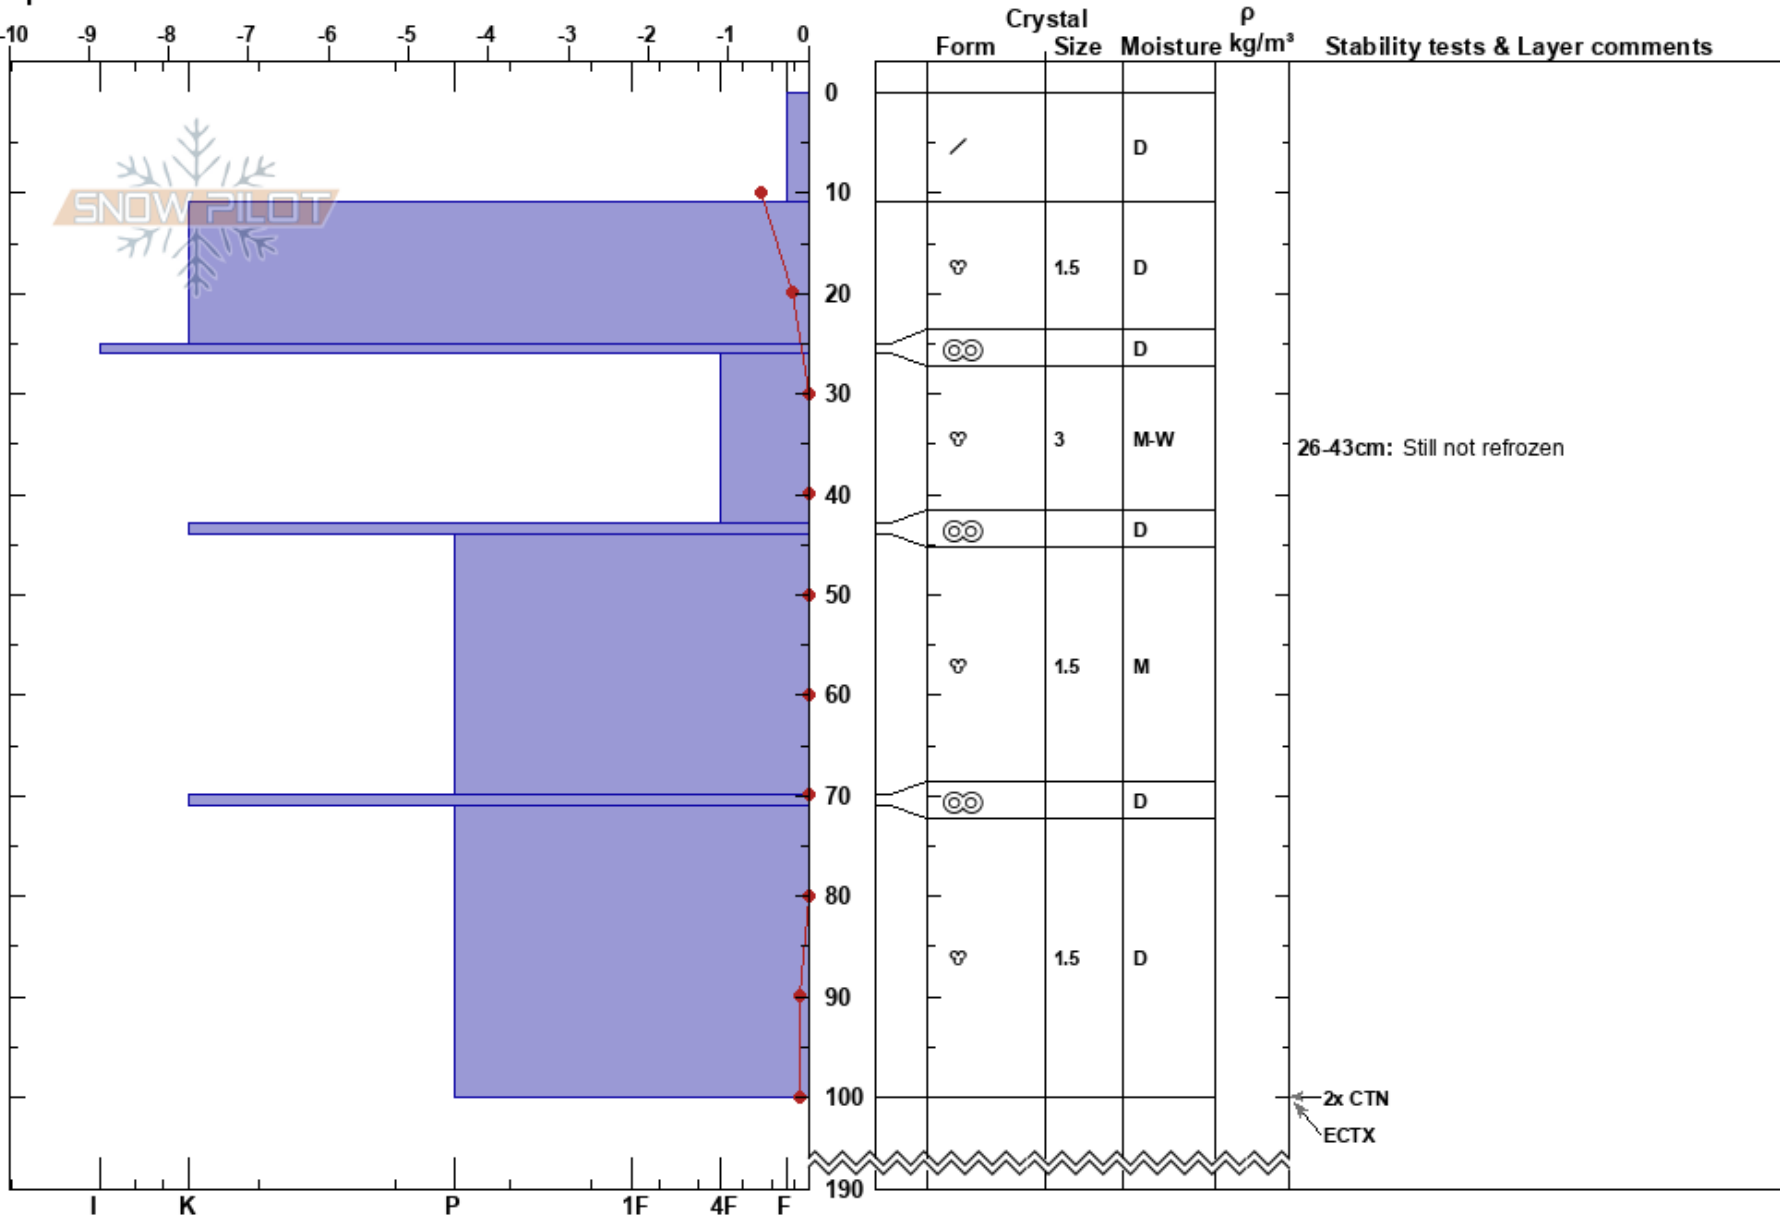

Simlefjellet  
 Narvik  
 Norway  
 Elevation: 562 m  
 Aspect: NE  
 Specifics:

Olli Leppänen  
 26/04/2023 - 15:30  
 Co-ord: 33W 579157E 7579965N  
 Slope Angle: 20°  
 Wind Loading: no

Stability:  
 Air Temperature: -2.6°C  
 Sky Cover: CLR  
 Precipitation: NO  
 Wind: Calm

HS: 190  
 PF: 10  
 26-43cm: Still not refrozen  
 26-43cm: Problematic layer

Notes: