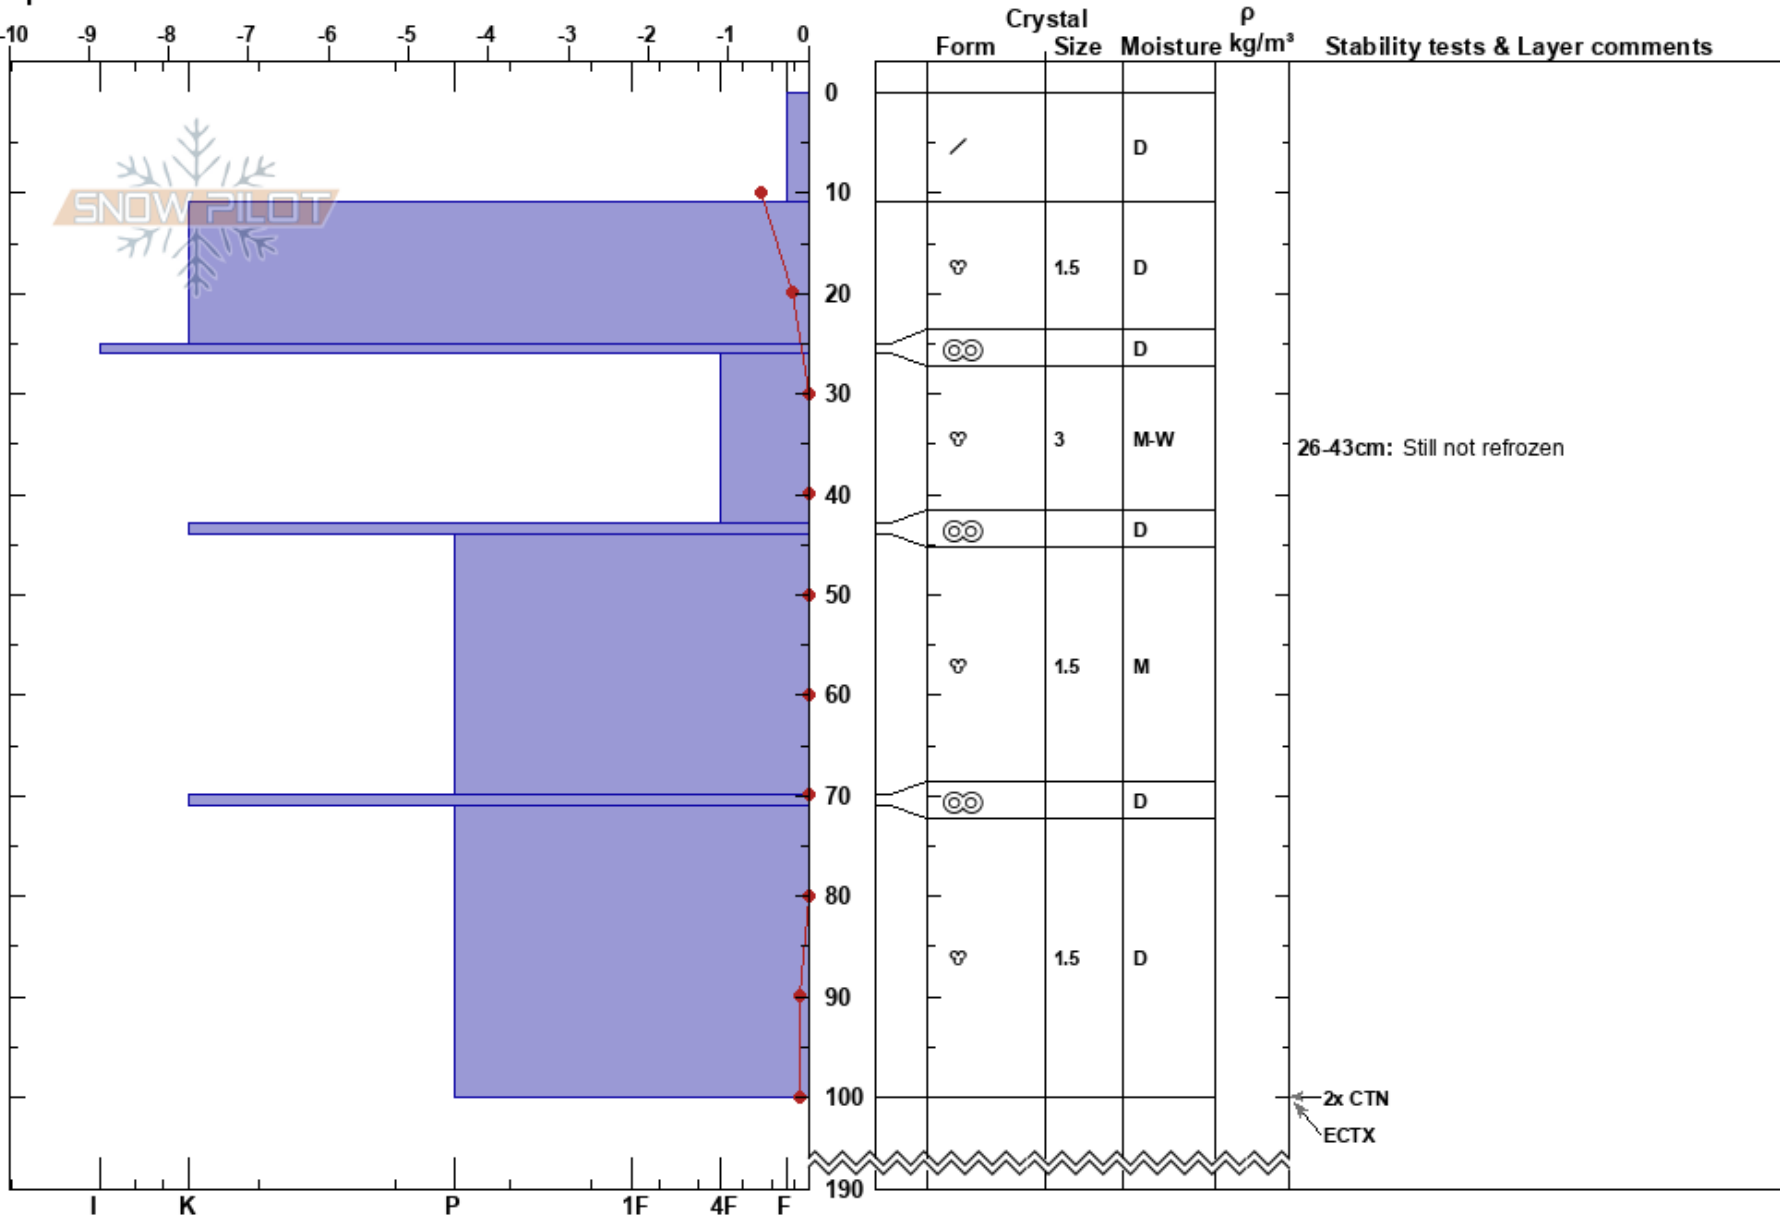

Simlefjellet
 Narvik
 Norway
 Elevation: 562 m
 Aspect: NE
 Specifics:

Olli Leppänen
 26/04/2023 - 15:30
 Co-ord: 33W 579157E 7579965N
 Slope Angle: 20°
 Wind Loading: no

Stability:
 Air Temperature: -2.6°C
 Sky Cover: CLR
 Precipitation: NO
 Wind: Calm

HS: 190
 PF: 10
 26-43cm: Still not refrozen
 26-43cm: Problematic layer

Notes: