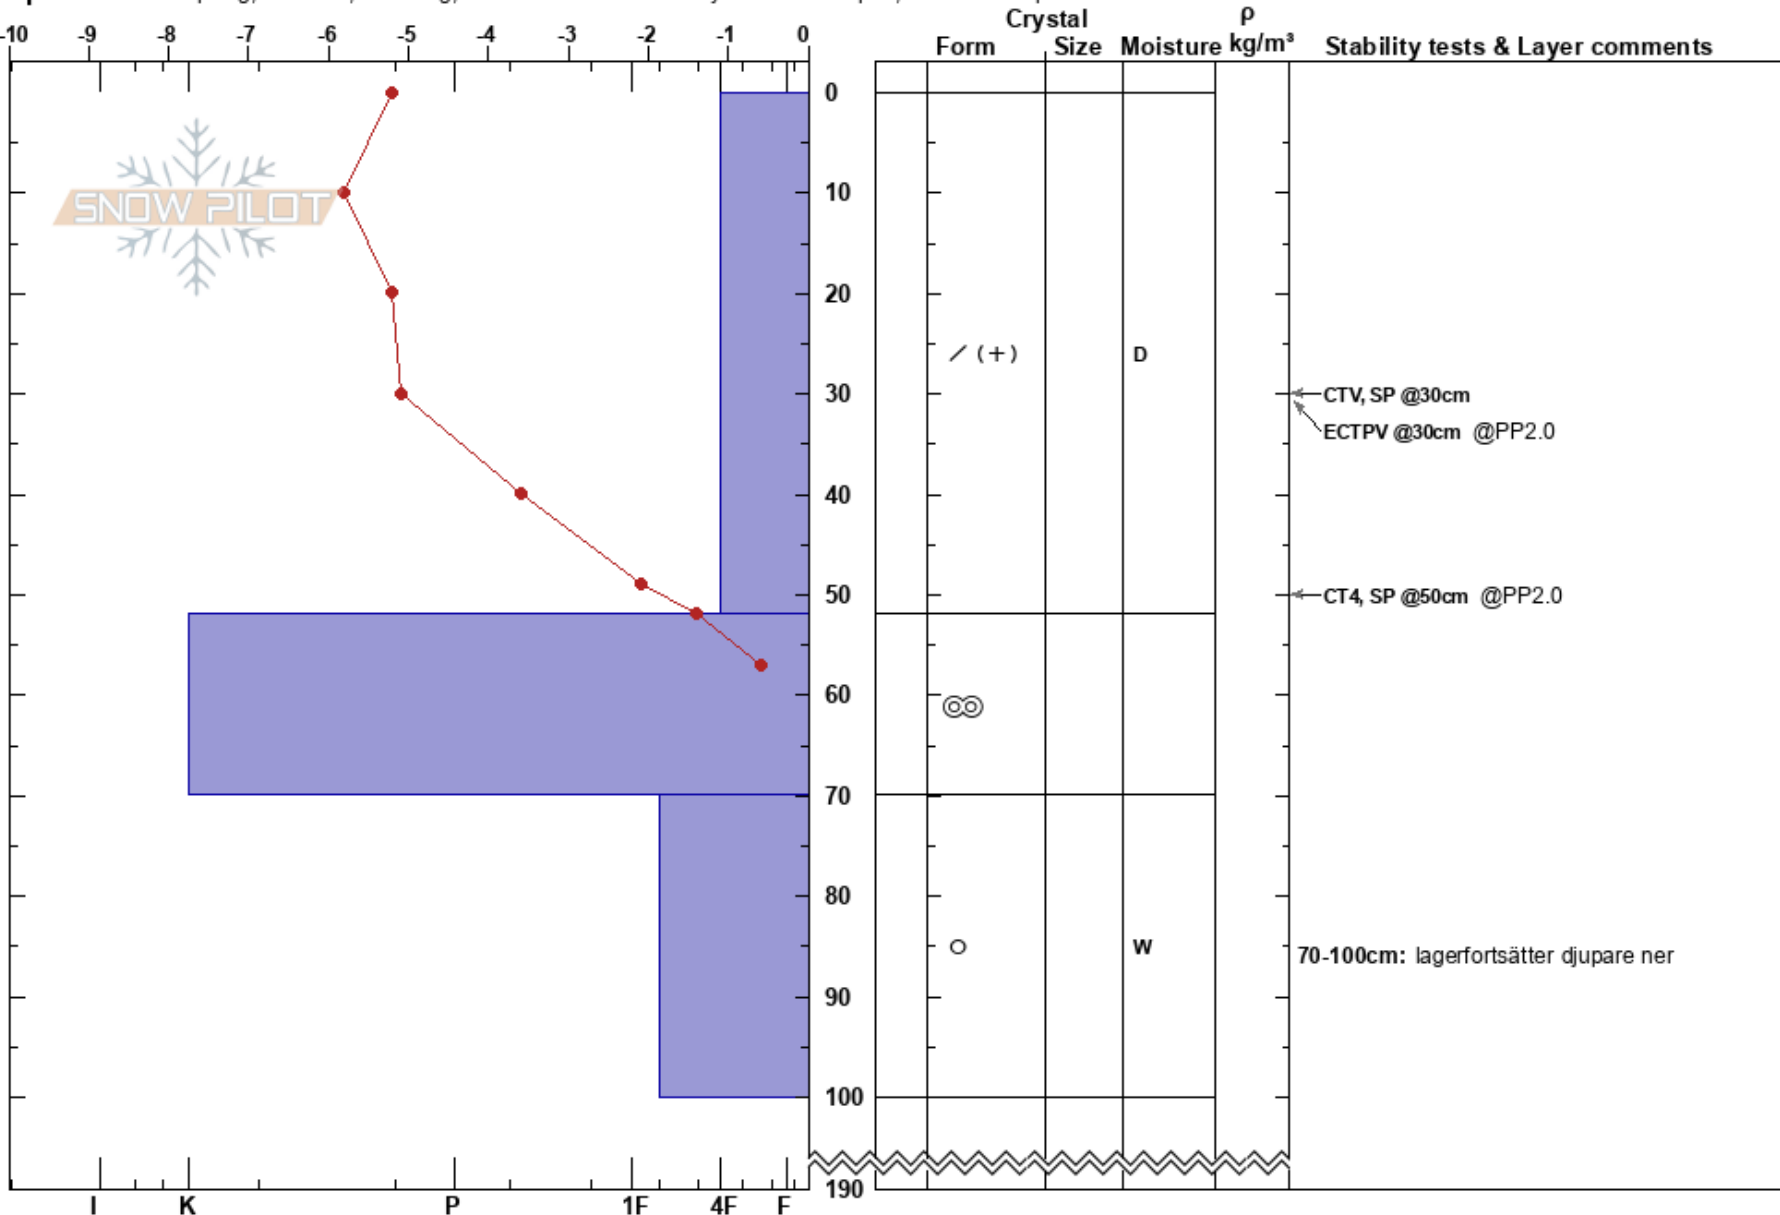

Bräcke berg
 Åreskutan
 Sweden
 Elevation: 700 m
 Aspect: SW

Karin Trolin
 25/04/2023 - 11:00
 Co-ord: 33V 402480E 7033926N
 Slope Angle: 29°
 Wind Loading: yes

Stability: Poor
 Air Temperature: -5.1°C
 Sky Cover: X
 Precipitation: S-1
 Wind: E Strong

HS: 190
 PF: 45
 PS: 20
 Layer Notes:
 0-52cm: Problematic layer
 70-100cm: lagerfortsätter djupare ner

Specifics: Collapsing, localized; Cracking; Recent avalanche activity on similar slopes; We skied slope

Notes: Sprickbildning och Whumpf, skicuts bredvid m god spridning.