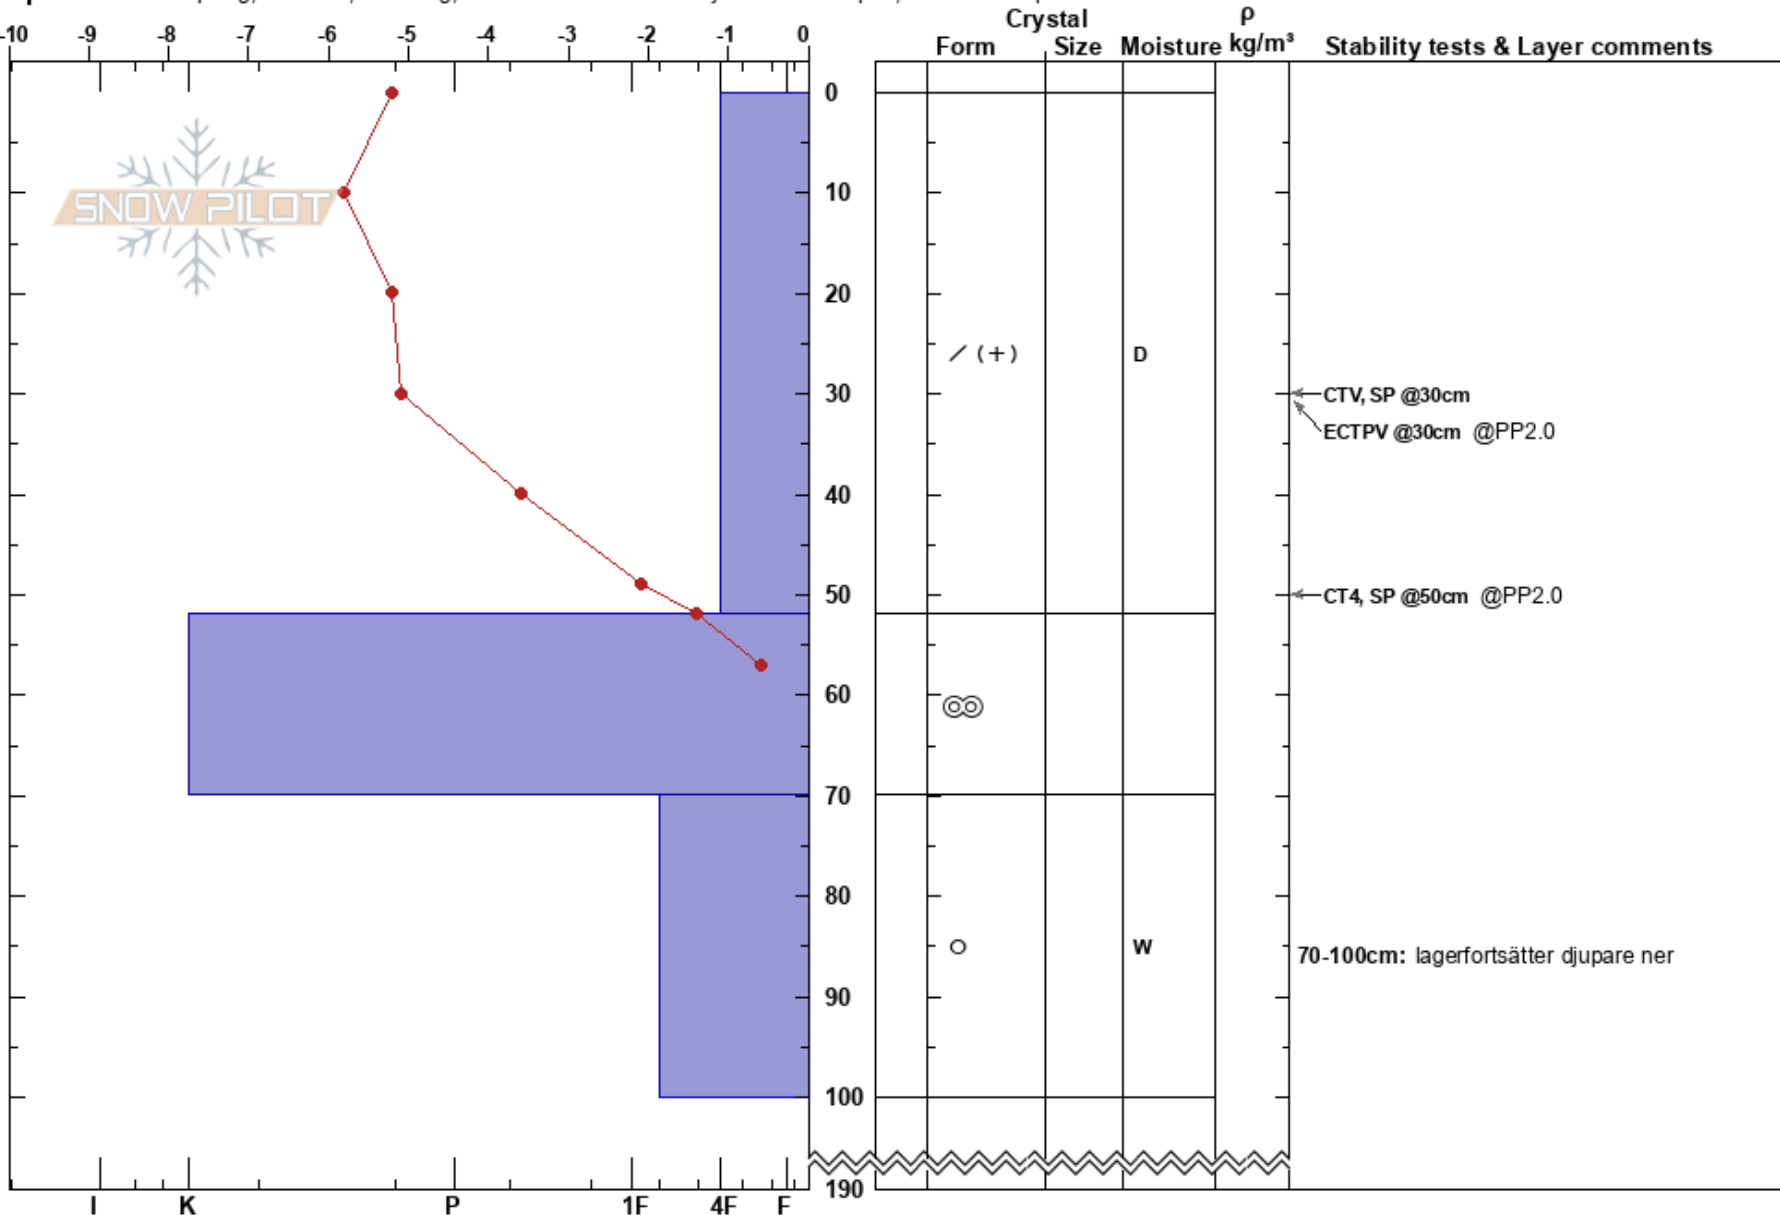

Bräcke berg  
 Åreskutan  
 Sweden  
 Elevation: 700 m  
 Aspect: SW

Karin Trolin  
 25/04/2023 - 11:00  
 Co-ord: 33V 402480E 7033926N  
 Slope Angle: 29°  
 Wind Loading: yes

Stability: Poor  
 Air Temperature: -5.1°C  
 Sky Cover: X  
 Precipitation: S-1  
 Wind: E Strong

HS: 190  
 PF: 45  
 PS: 20  
 Layer Notes:  
 0-52cm: Problematic layer  
 70-100cm: lagerfortsätter djupare ner

Specifics: Collapsing, localized; Cracking; Recent avalanche activity on similar slopes; We skied slope

Notes: Sprickbildning och Whumpf, skicuts bredvid m god spridning.