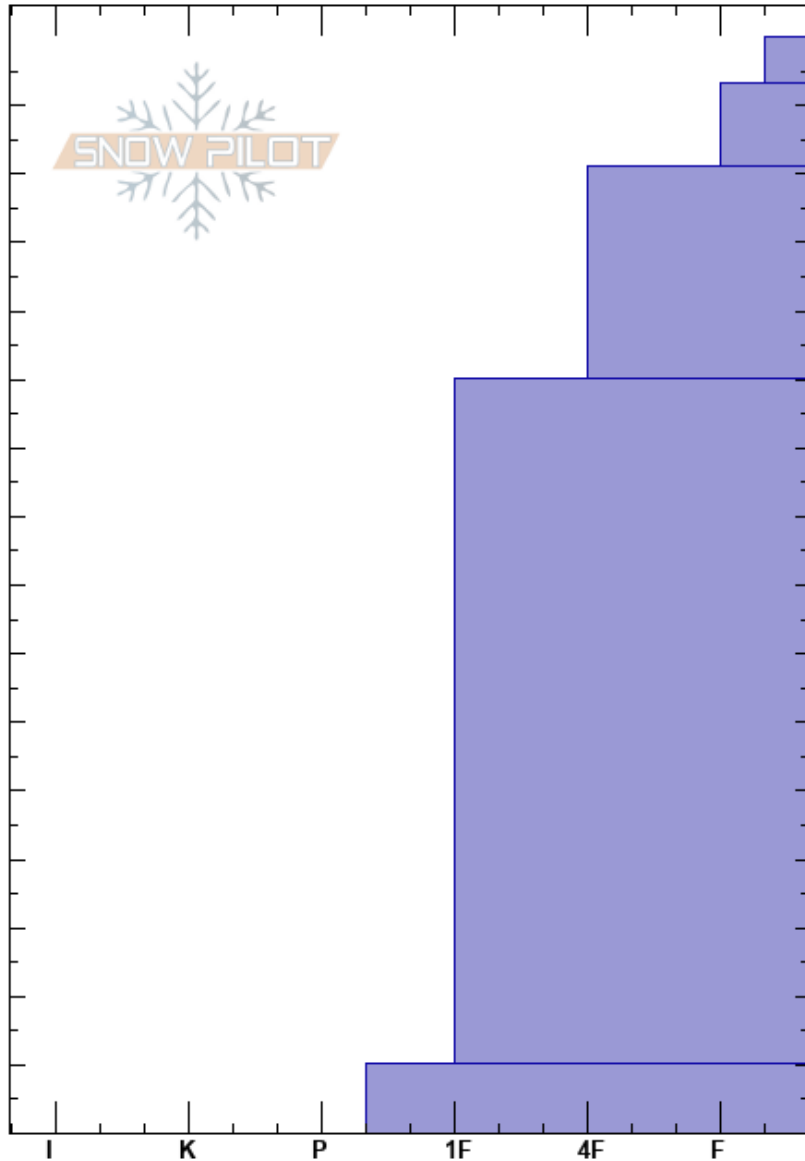

Above tower 5 DMV  
 Skeena  
 BC  
 Elevation: 1256 m  
 Aspect: E  
 Specifics:

Mountain Safety  
 24/04/2023 - 15:00  
 Co-ord:  
 Slope Angle: 38°  
 Wind Loading:

Stability:  
 Air Temperature: 2.1°C  
 Sky Cover: BKN  
 Precipitation: NO  
 Wind: SW Light Breeze

HS: 160  
 PF: 40  
 Layer Notes:

Crystal Form	Crystal		Moisture	$\rho$ kg/m <sup>3</sup>	Stability tests & Layer comments
	Size				
			M-W		
			M		
			M		
			M		
			M		← CT15, SP @50cm 230331 1 mm Fc
			M		
			M		
			M		← CT29, SP @150cm on 230131 Rc

Notes: HS 350 cm