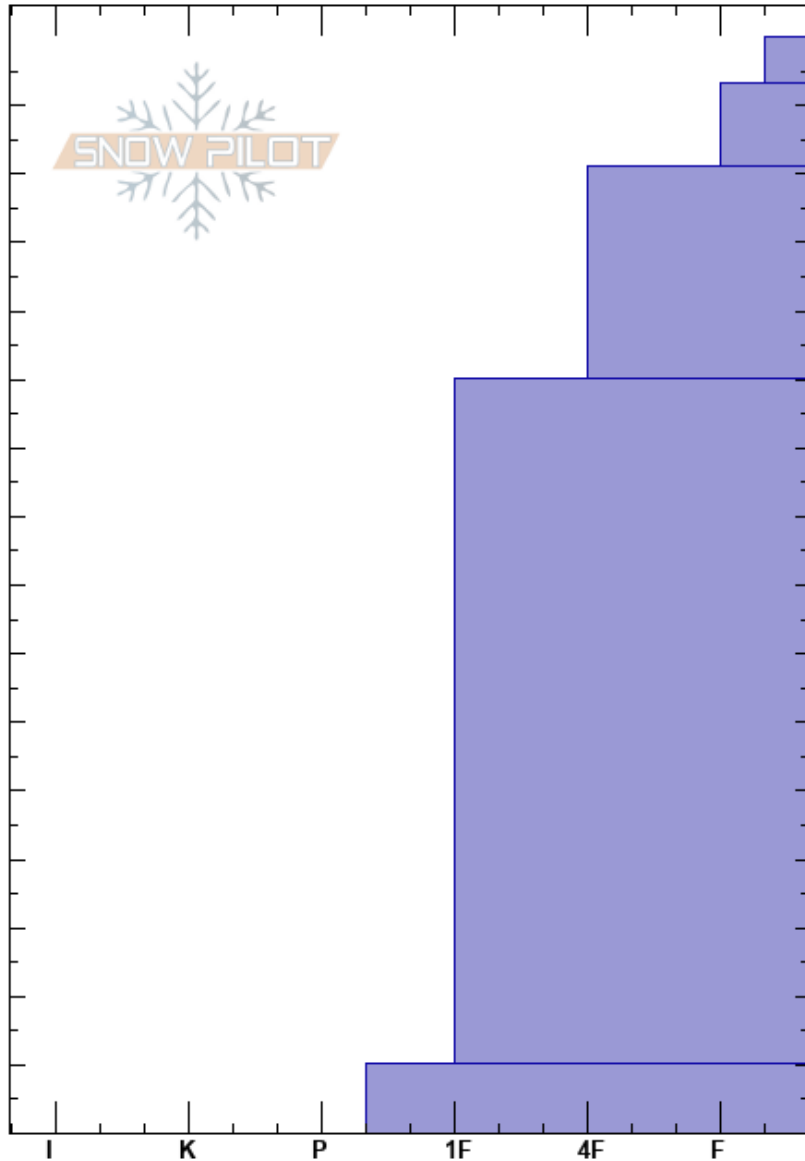

Above tower 5 DMV  
 Skeena  
 BC  
 Elevation: 1256 m  
 Aspect: E  
 Specifics:

Mountain Safety  
 24/04/2023 - 15:00  
 Co-ord:  
 Slope Angle: 38°  
 Wind Loading:

Stability:  
 Air Temperature: 2.1°C  
 Sky Cover: BKN  
 Precipitation: NO  
 Wind: SW Light Breeze

HS: 160  
 PF: 40  
 Layer Notes:

Crystal Form	Crystal Size	Moisture	$\rho$ kg/m <sup>3</sup>	Stability tests & Layer comments
		M-W		
		M		
		M		
		M		
		M		← CT15, SP @50cm 230331 1 mm Fc
		M		
		M		
		M		← CT29, SP @150cm on 230131 Rc
		M		

Notes: HS 350 cm