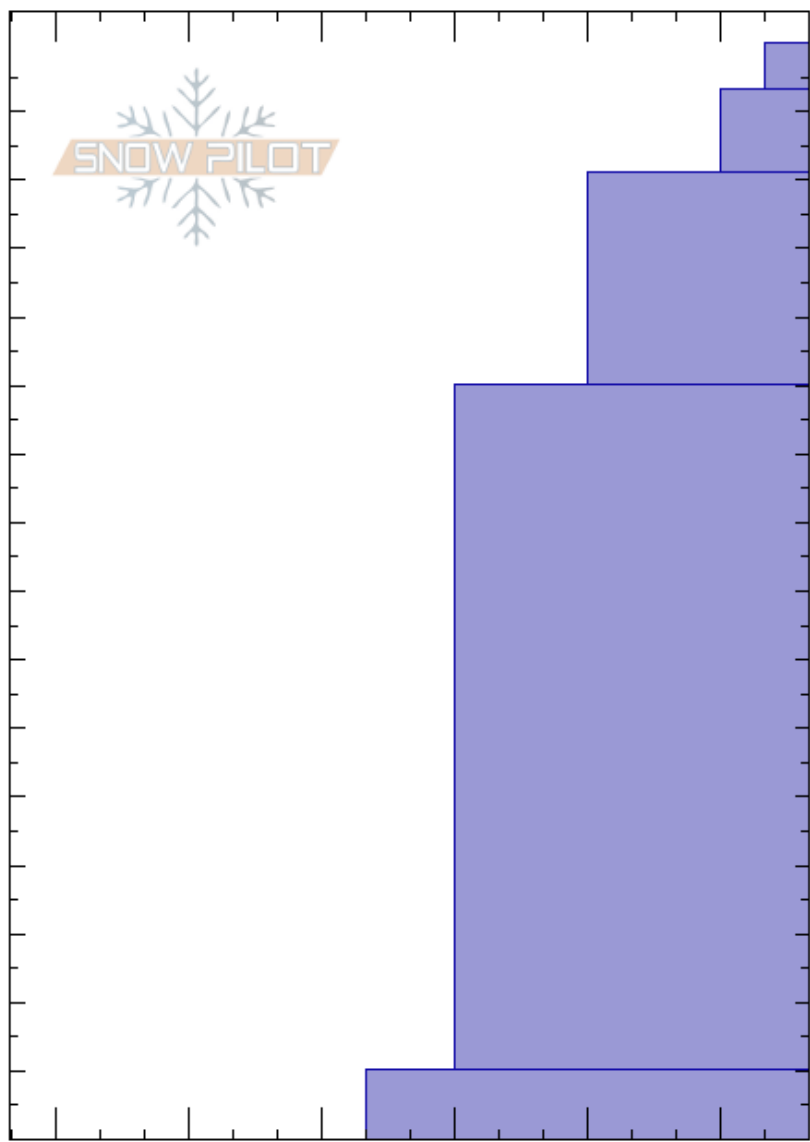

Above tower 5 DMV  
 Skeena  
 BC  
 Elevation: 1256 m  
 Aspect: E  
 Specifics:

Mountain Safety  
 24/04/2023 - 15:00  
 Co-ord:  
 Slope Angle: 38°  
 Wind Loading:

Stability:  
 Air Temperature: 2.1°C  
 Sky Cover: BKN  
 Precipitation: NO  
 Wind: SW Light Breeze

HS: 160  
 PF: 40  
 Layer Notes:

Crystal Form	Crystal		Moisture	$\rho$ kg/m <sup>3</sup>	Stability tests & Layer comments
	Size				
			M-W		
			M		
			M		
			M		
			M		← CT15, SP @50cm 230331 1 mm Fc
			M		
			M		
			M		← CT29, SP @150cm on 230131 Rc

Notes: HS 350 cm