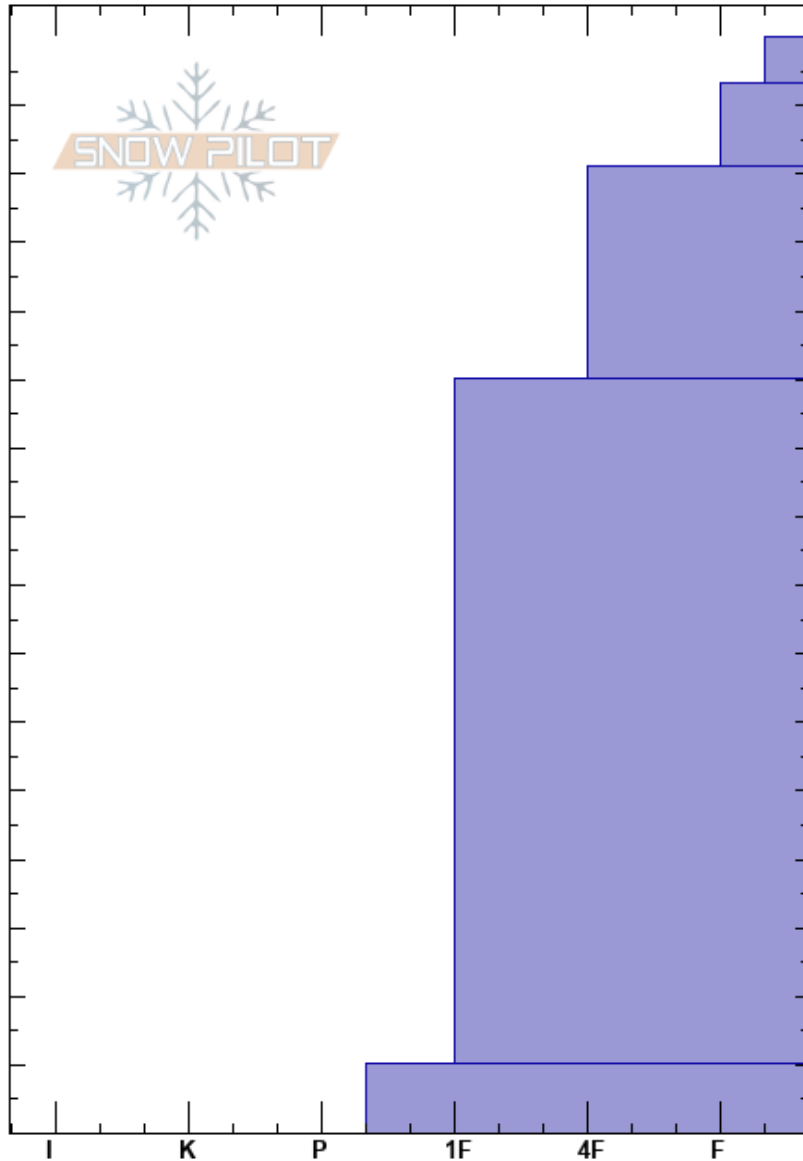

Above tower 5 DMV
 Skeena
 BC
 Elevation: 1256 m
 Aspect: E
 Specifics:

Mountain Safety
 24/04/2023 - 15:00
 Co-ord:
 Slope Angle: 38°
 Wind Loading:

Stability:
 Air Temperature: 2.1°C
 Sky Cover: BKN
 Precipitation: NO
 Wind: SW Light Breeze

HS: 160
 PF: 40
 Layer Notes:

Crystal Form	Crystal		Moisture	ρ kg/m ³	Stability tests & Layer comments
	Size				
			M-W		
			M		
			M		
			M		
			M		← CT15, SP @50cm 230331 1 mm Fc
			M		
			M		
			M		← CT29, SP @150cm on 230131 Rc

Notes: HS 350 cm