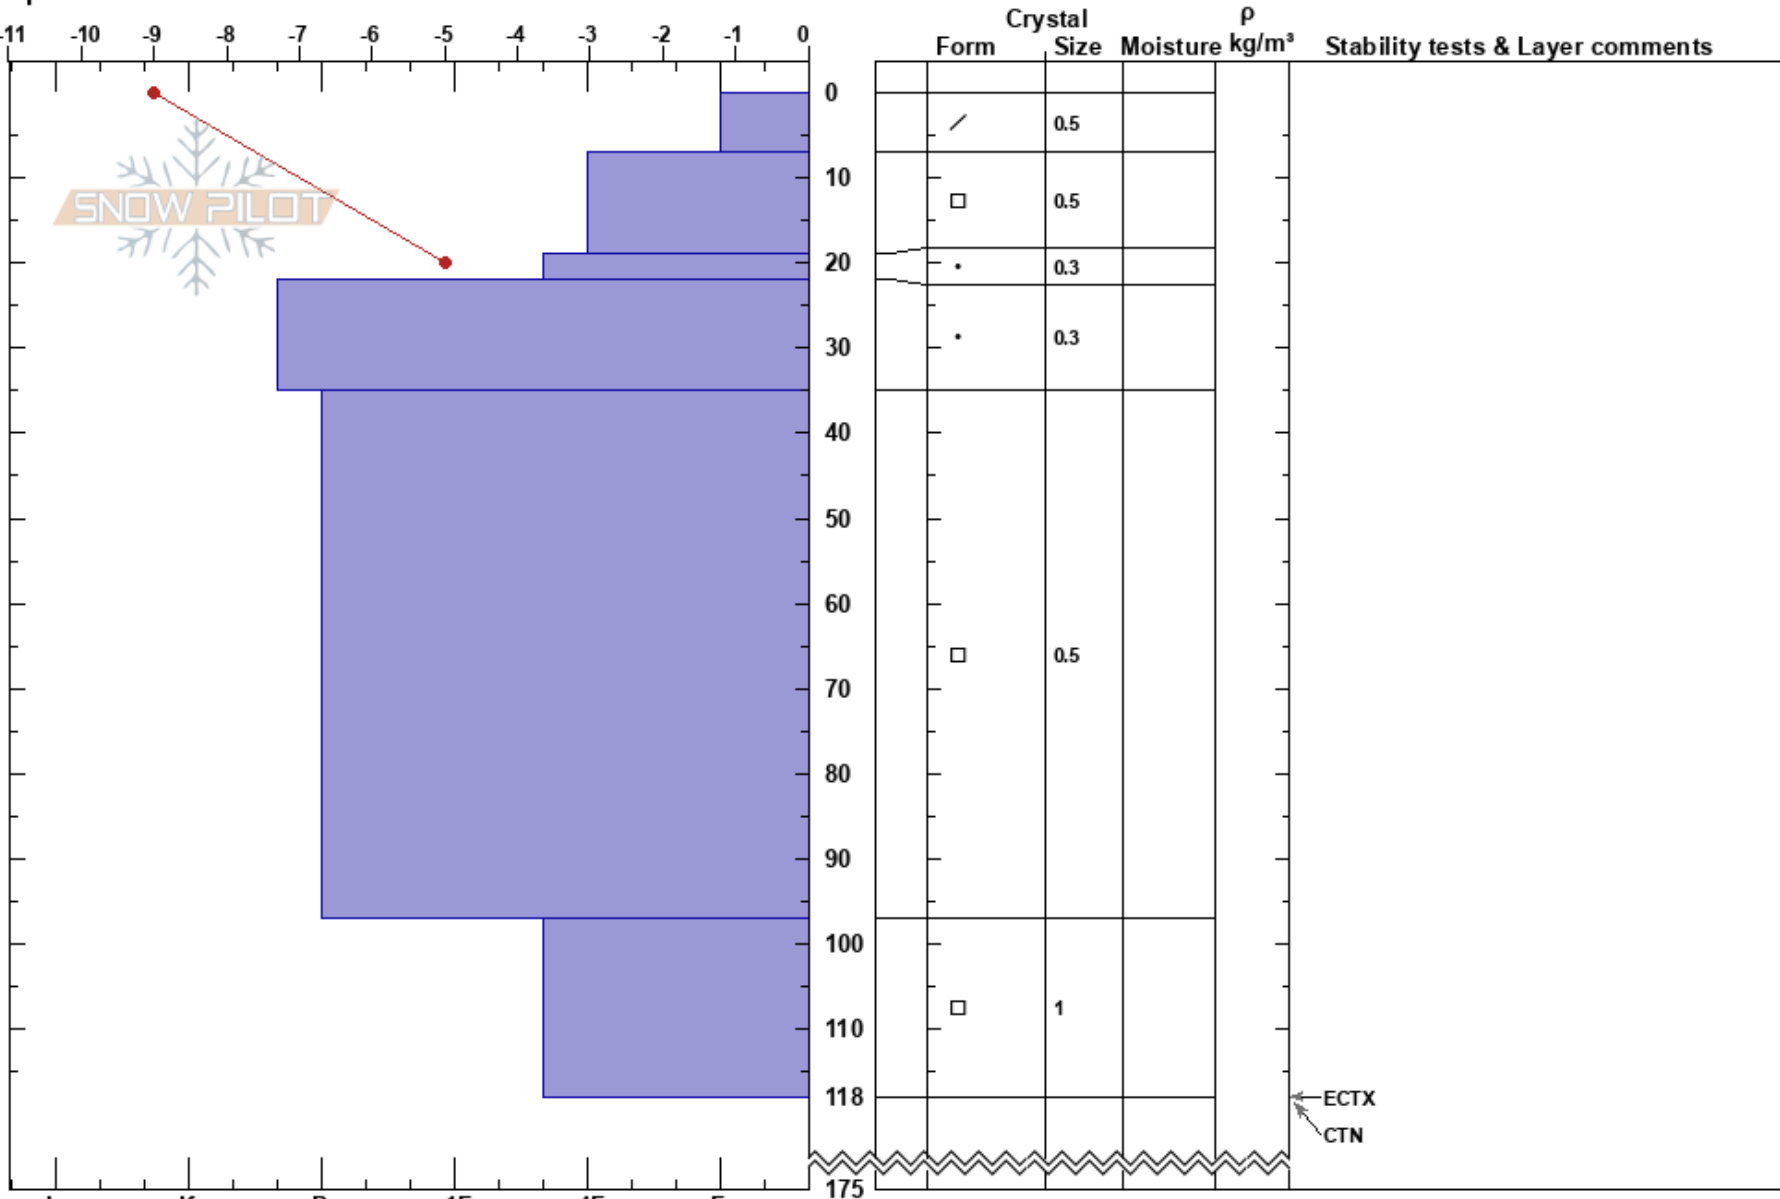

2 Mile Creek
 Hatcher Pass
 AK
 Elevation: 2570 ft
 Aspect: N
 Specifics:

Abby Jones
 04/07/2023 - 12:45pm
 Co-ord:
 Slope Angle: 14°
 Wind Loading: no

Stability:
 Air Temperature:
 Sky Cover: FEW
 Precipitation: NO
 Wind: Calm

HS: 175
 PF: 12
 PS: 6
 Layer Notes:

Notes: