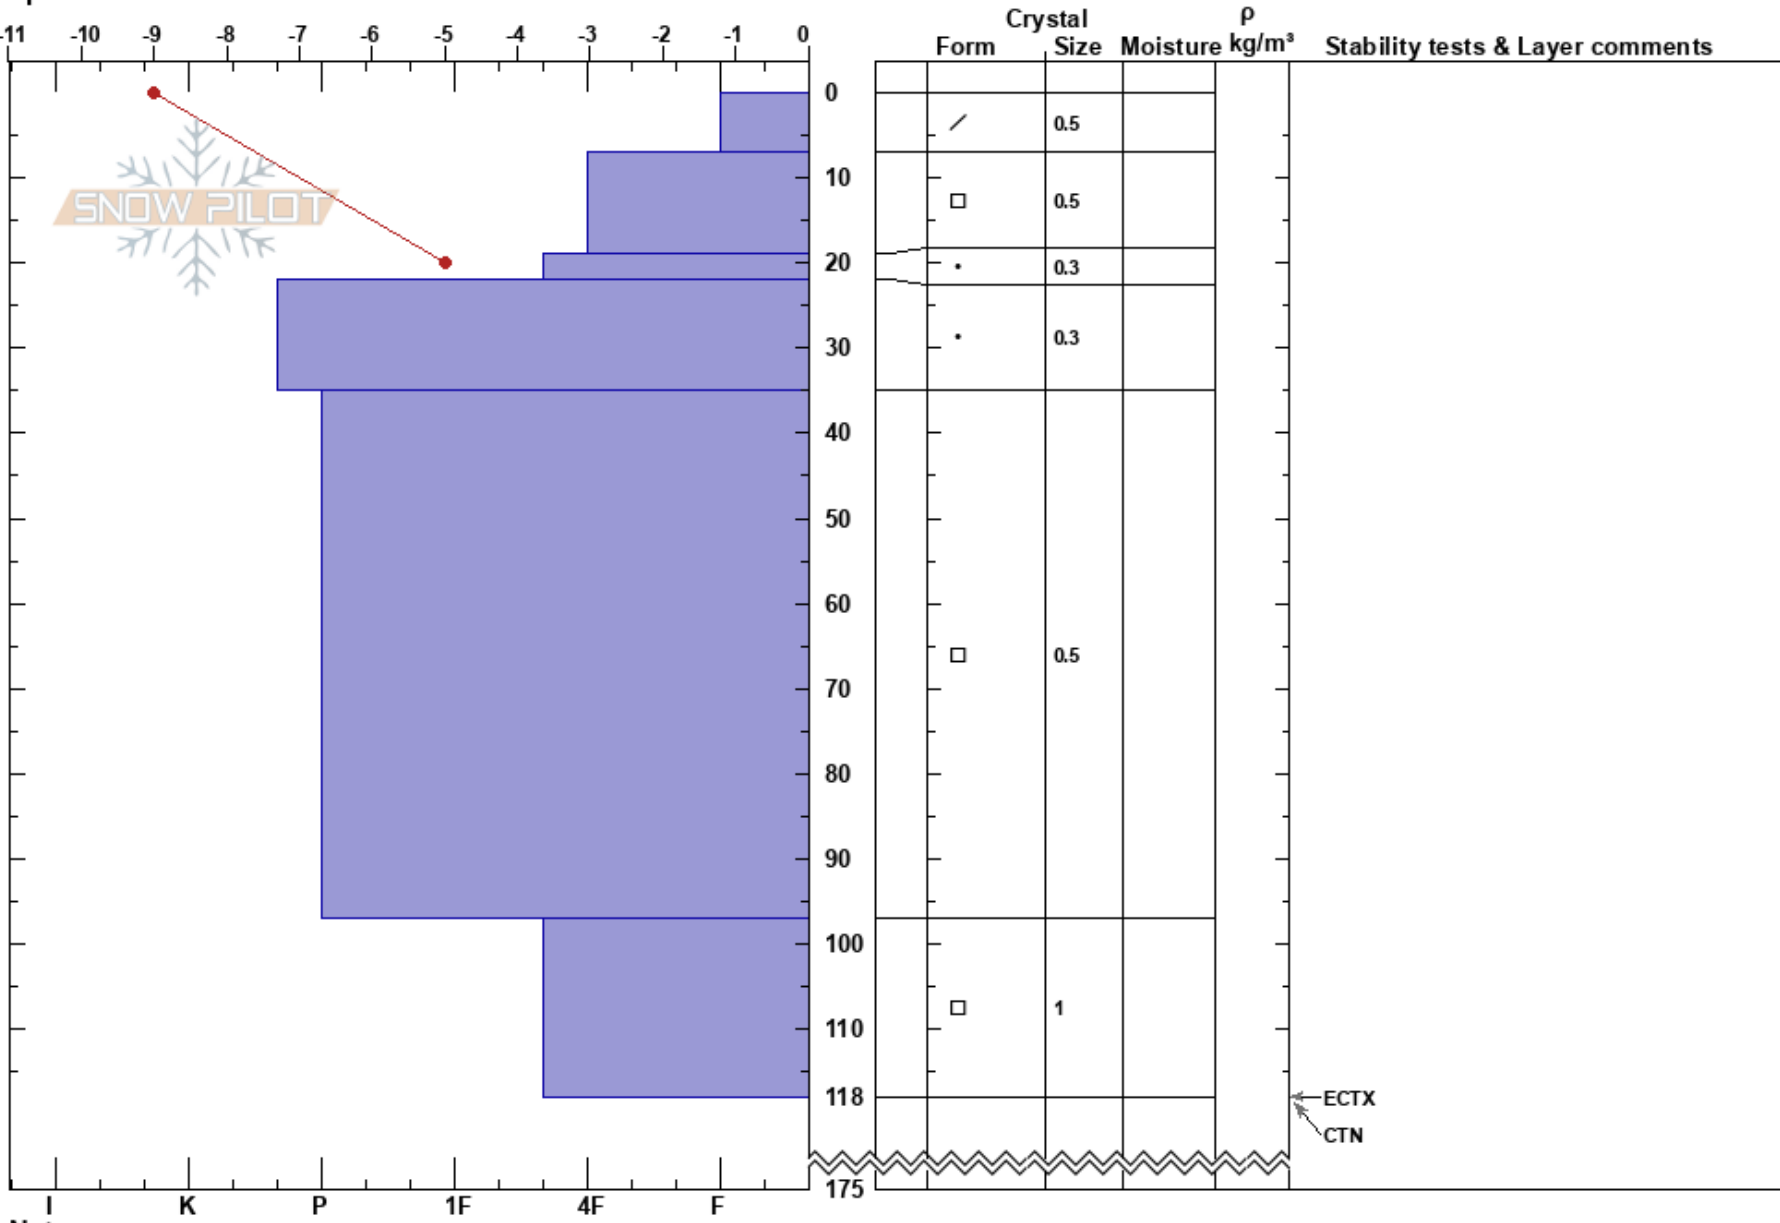

2 Mile Creek
 Hatcher Pass
 AK
 Elevation: 2570 ft
 Aspect: N
 Specifics:

Abby Jones
 04/07/2023 - 12:45pm
 Co-ord:
 Slope Angle: 14°
 Wind Loading: no

Stability:
 Air Temperature:
 Sky Cover: FEW
 Precipitation: NO
 Wind: Calm

HS: 175
 PF: 12
 PS: 6
 Layer Notes:

ECTX
 CTN