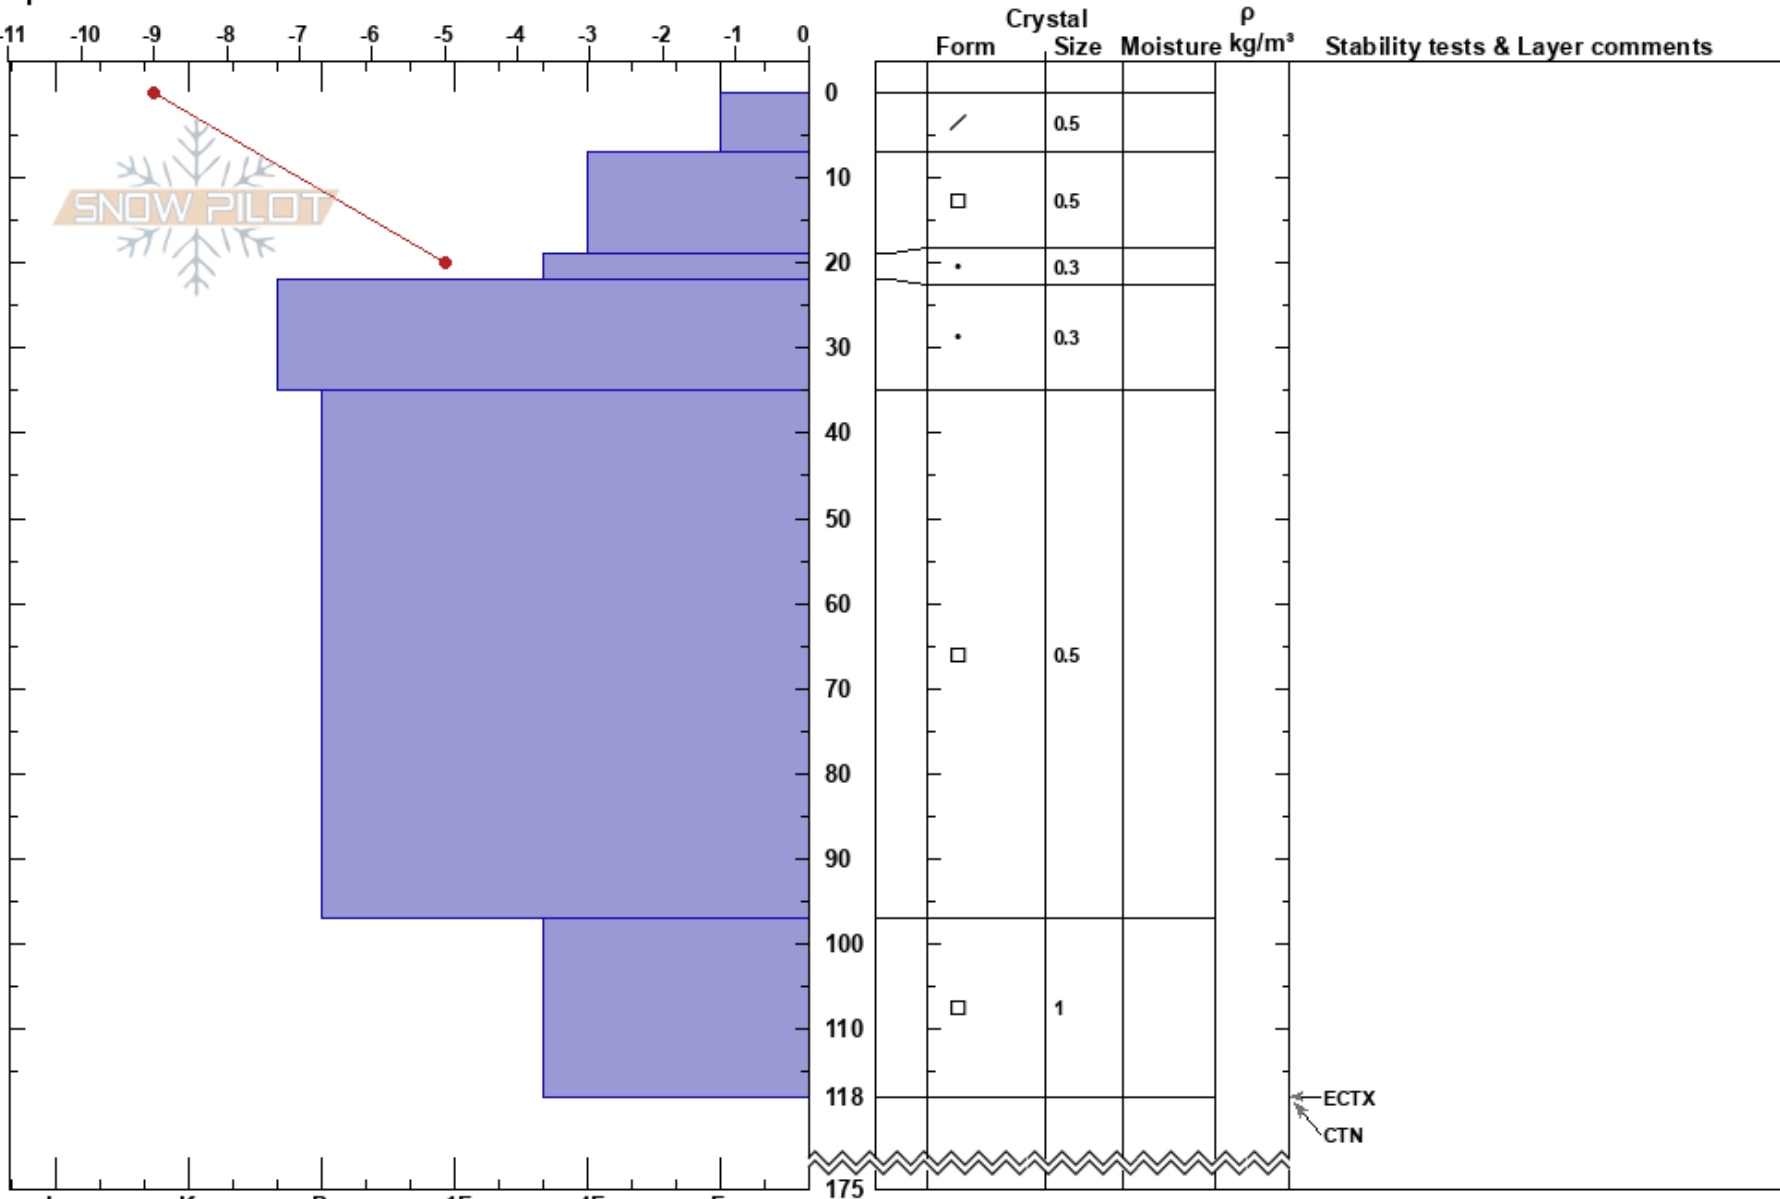

2 Mile Creek
 Hatcher Pass
 AK
 Elevation: 2570 ft
 Aspect: N
 Specifics:

Abby Jones
 04/07/2023 - 12:45pm
 Co-ord:
 Slope Angle: 14°
 Wind Loading: no

Stability:
 Air Temperature:
 Sky Cover: FEW
 Precipitation: NO
 Wind: Calm

HS: 175
 PF: 12
 PS: 6
 Layer Notes:

ECTX
 CTN