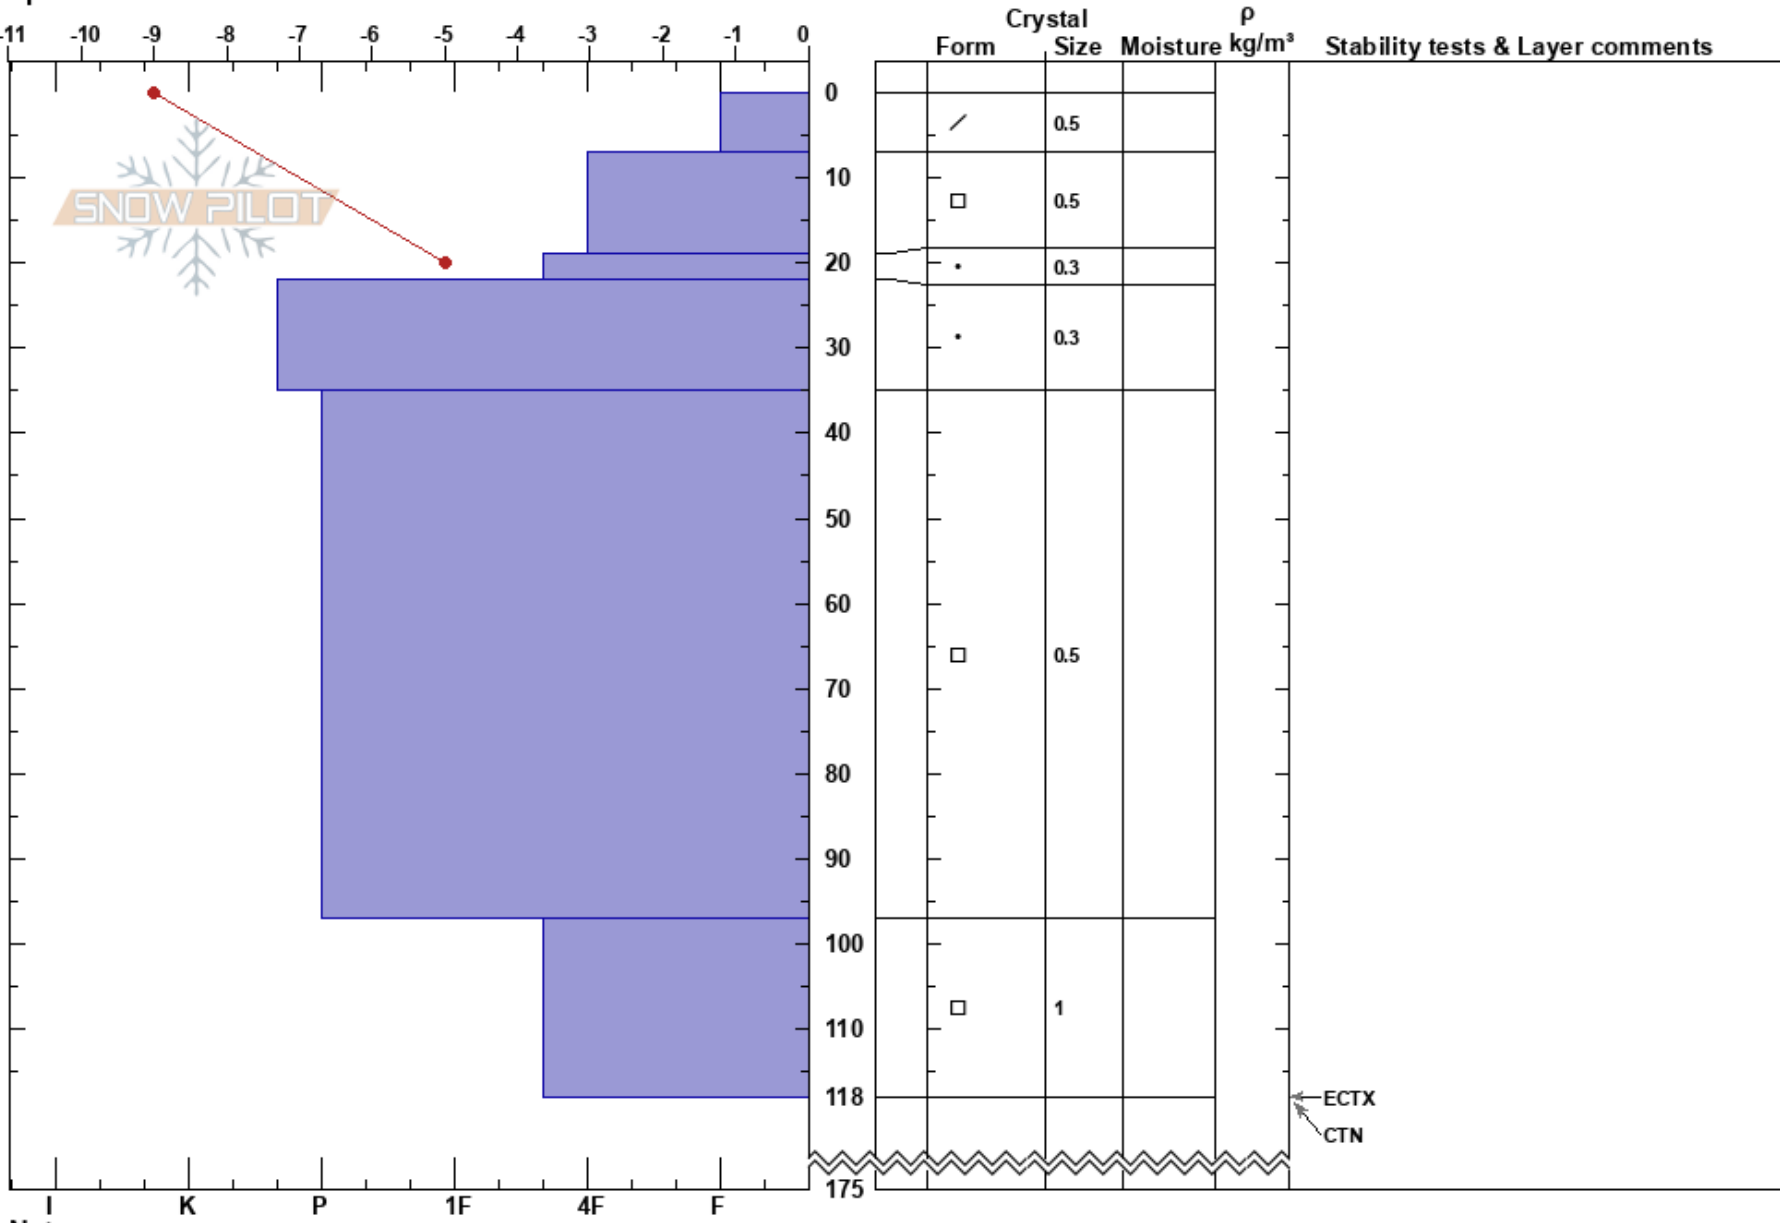

2 Mile Creek  
 Hatcher Pass  
 AK  
 Elevation: 2570 ft  
 Aspect: N  
 Specifics:

Abby Jones  
 04/07/2023 - 12:45pm  
 Co-ord:  
 Slope Angle: 14°  
 Wind Loading: no

Stability:  
 Air Temperature:  
 Sky Cover: FEW  
 Precipitation: NO  
 Wind: Calm

HS: 175  
 PF: 12  
 PS: 6  
 Layer Notes:

ECTX  
 CTN