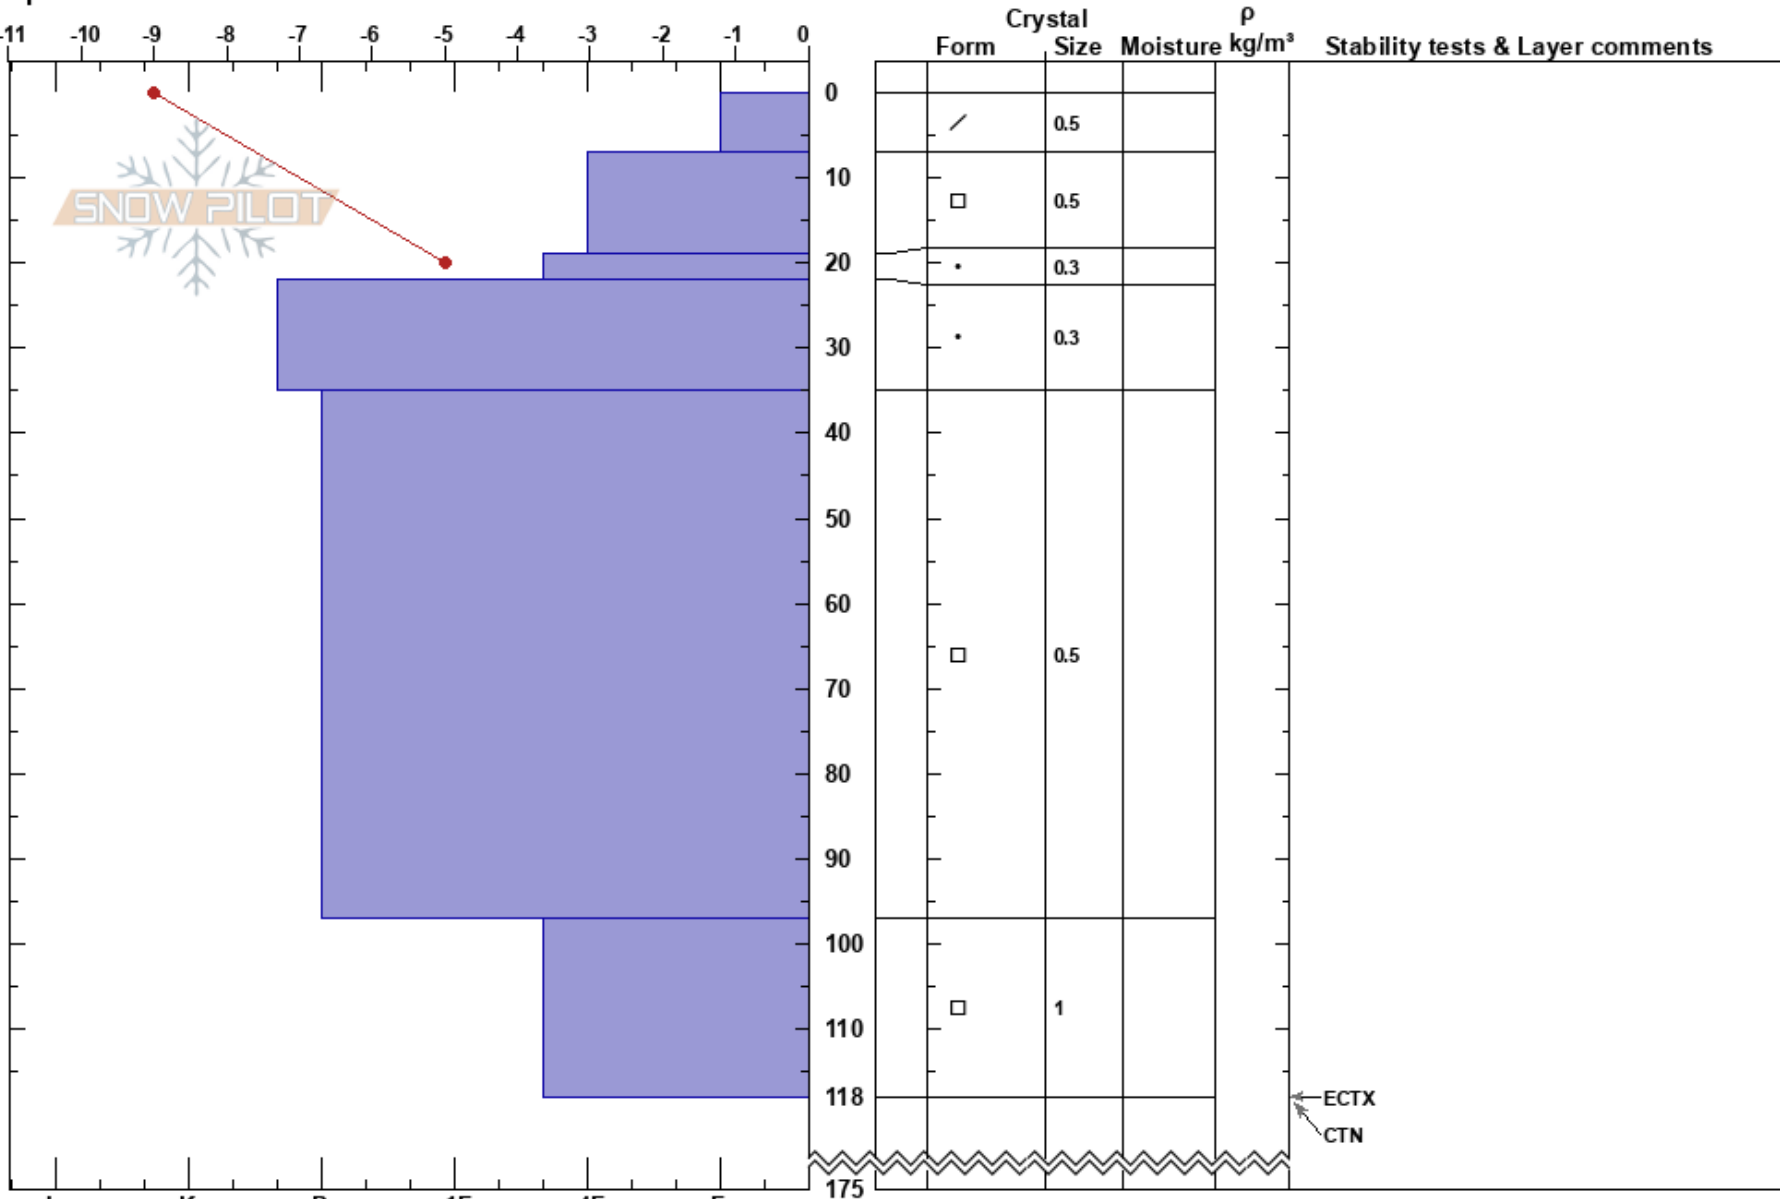

2 Mile Creek  
 Hatcher Pass  
 AK  
 Elevation: 2570 ft  
 Aspect: N  
 Specifics:

Abby Jones  
 04/07/2023 - 12:45pm  
 Co-ord:  
 Slope Angle: 14°  
 Wind Loading: no

Stability:  
 Air Temperature:  
 Sky Cover: FEW  
 Precipitation: NO  
 Wind: Calm

HS: 175  
 PF: 12  
 PS: 6  
 Layer Notes:

Notes: