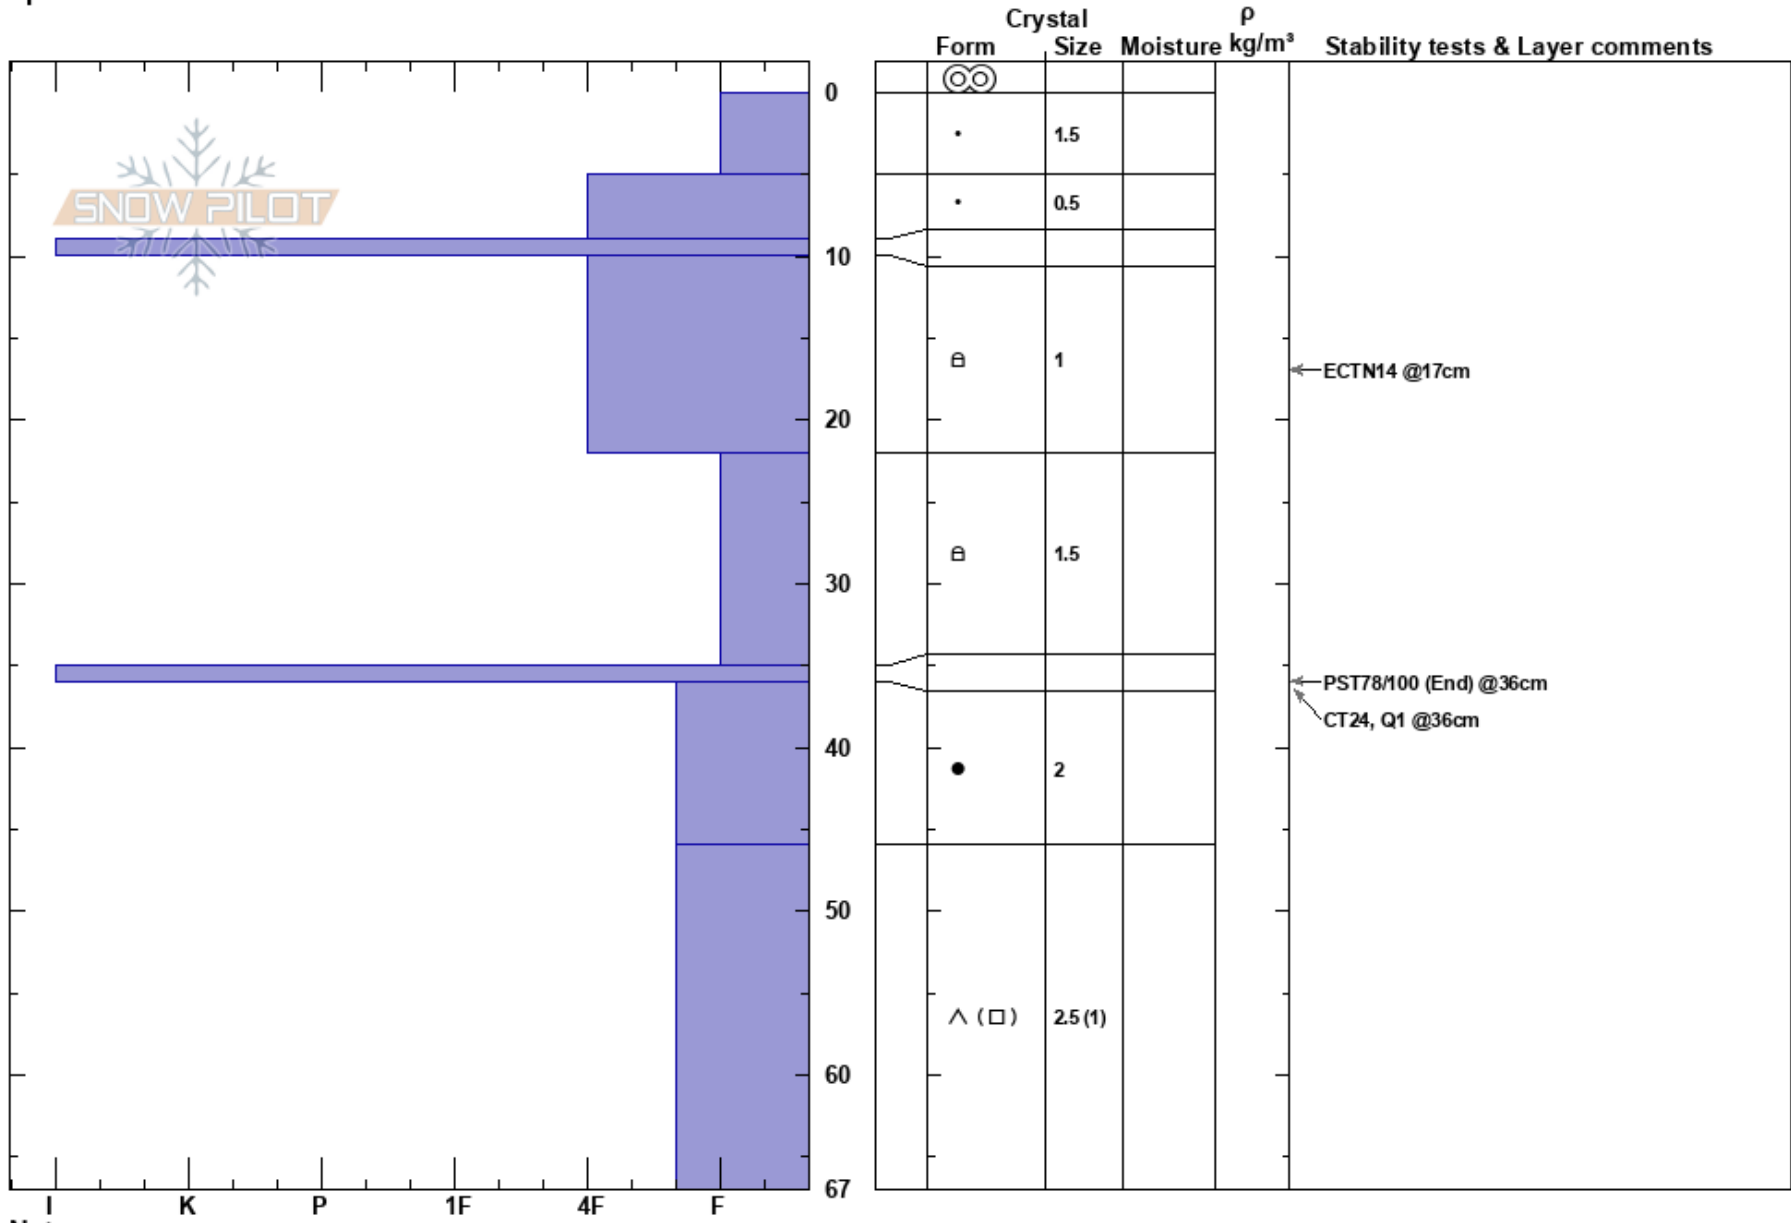

Campus Pit
 Alaska
 AK
 Elevation: 220 ft
 Aspect: N
 Specifics:

Abby Jones
 03/29/2023 - 7:00pm
 Co-ord:
 Slope Angle: 17°
 Wind Loading: no

Stability:
 Air Temperature:
 Sky Cover: OVC
 Precipitation: NO
 Wind: Calm

HS:67

Layer Notes:

Notes: