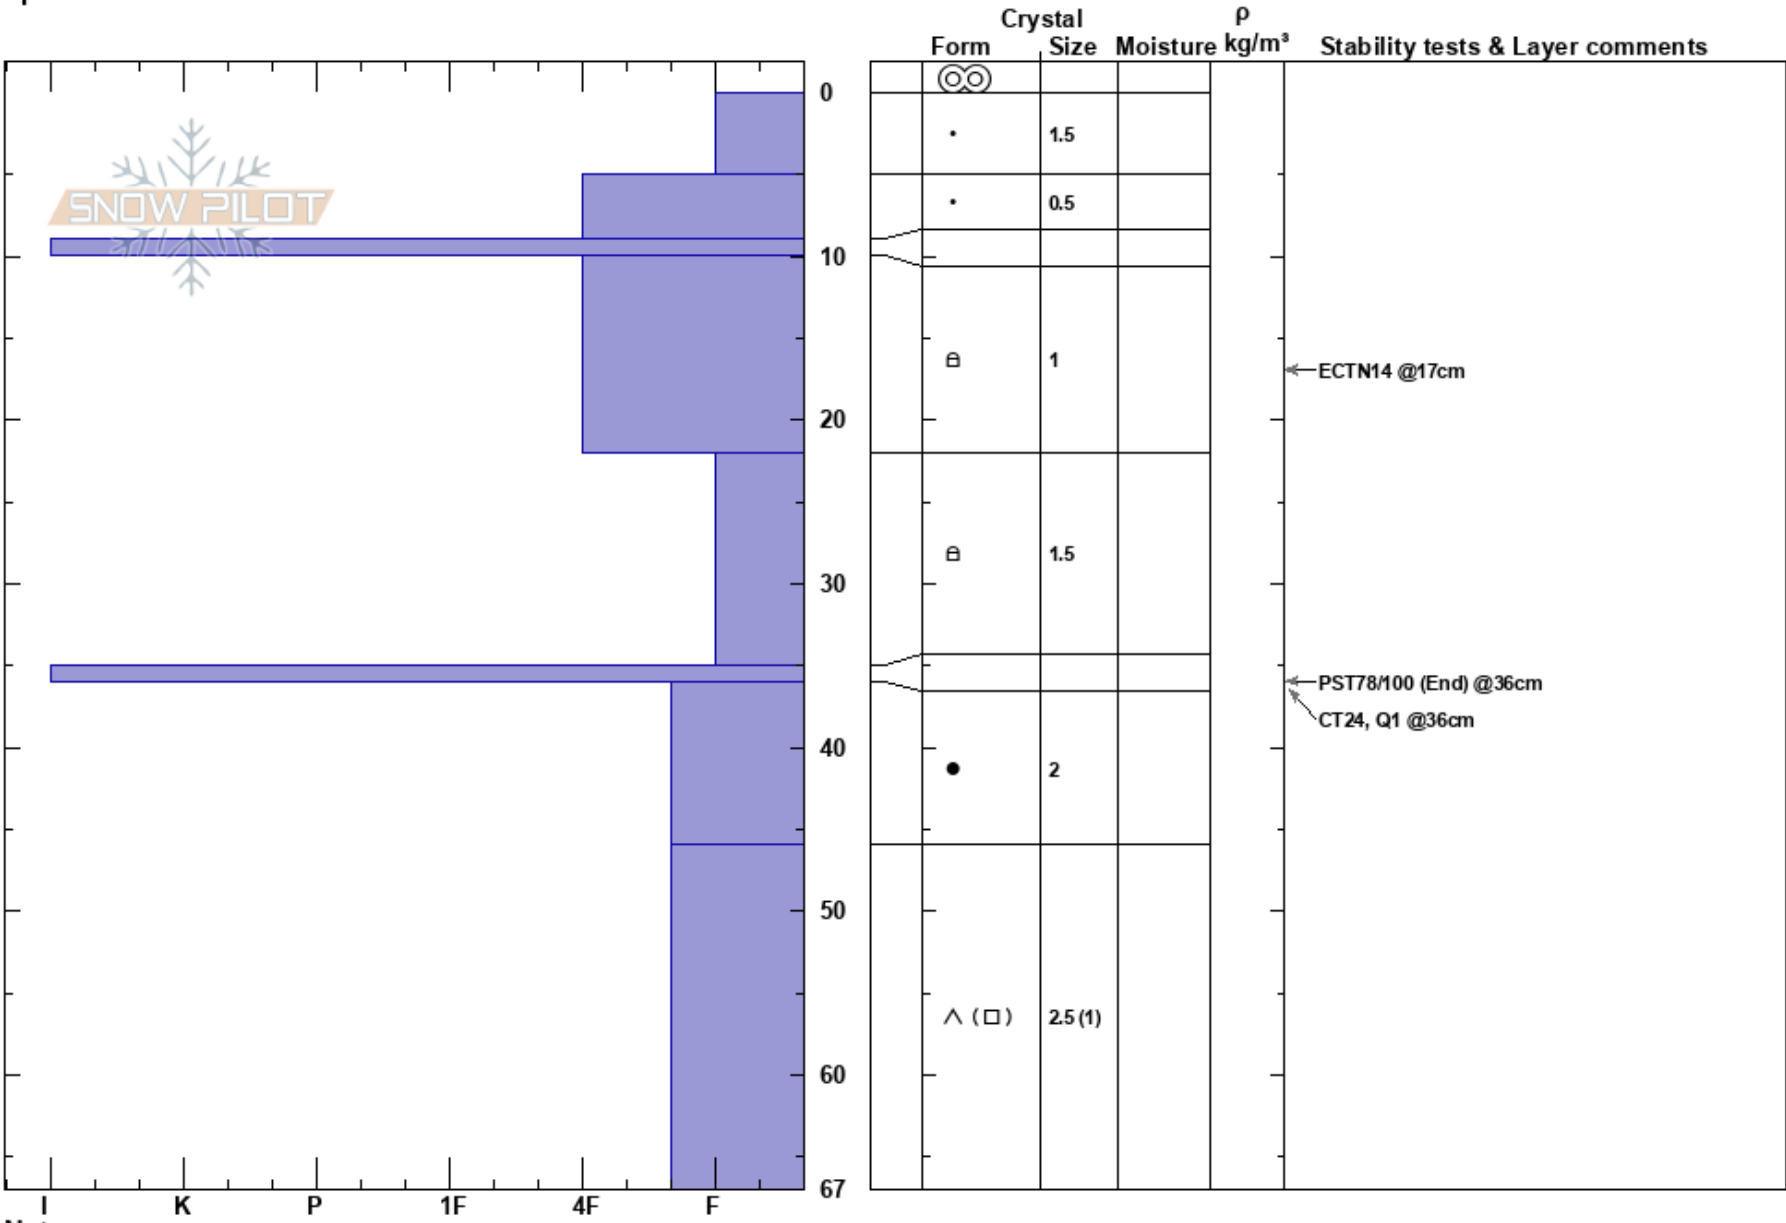

Campus Pit  
 Alaska  
 AK  
 Elevation: 220 ft  
 Aspect: N  
 Specifics:

Abby Jones  
 03/29/2023 - 7:00pm  
 Co-ord:  
 Slope Angle: 17°  
 Wind Loading: no

Stability:  
 Air Temperature:  
 Sky Cover: OVC  
 Precipitation: NO  
 Wind: Calm

HS:67

Layer Notes:

Notes: