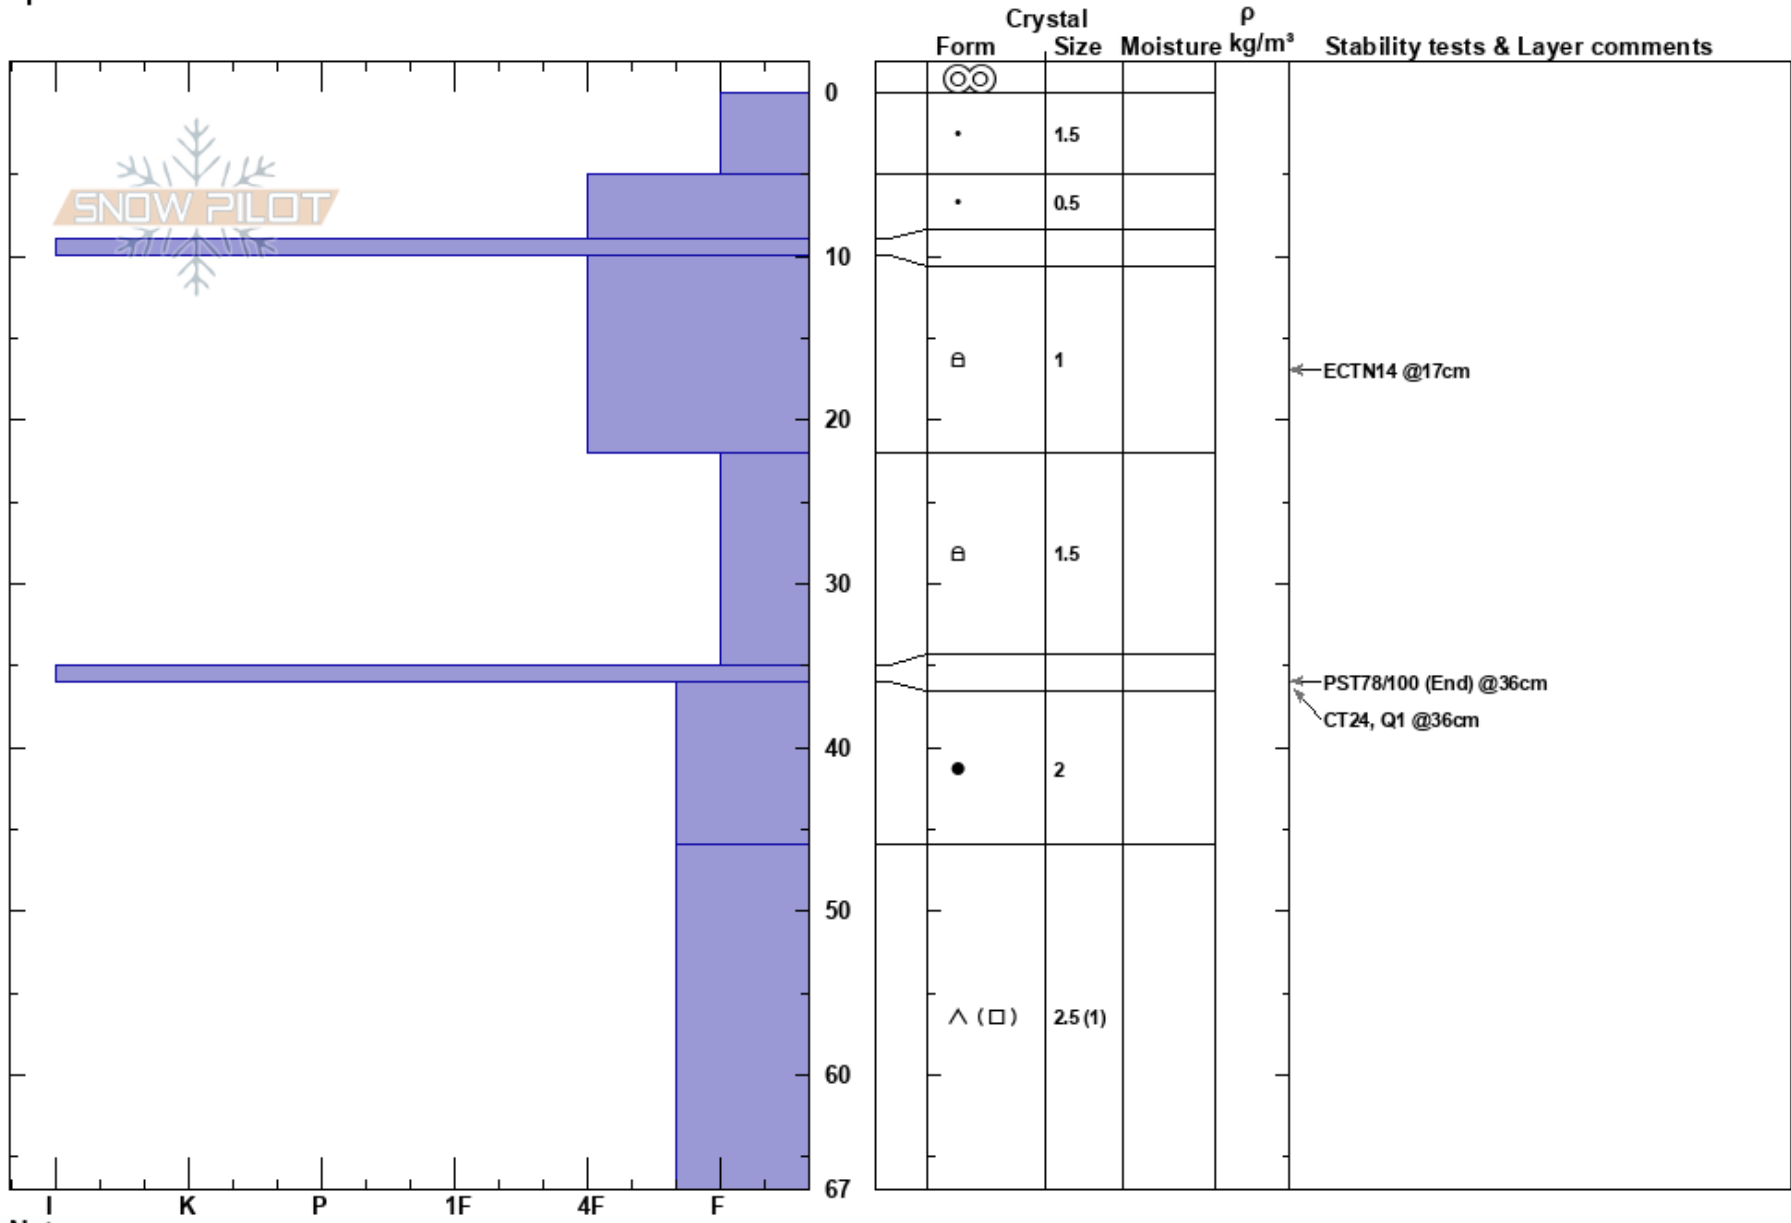

Campus Pit  
 Alaska  
 AK  
 Elevation: 220 ft  
 Aspect: N  
 Specifics:

Abby Jones  
 03/29/2023 - 7:00pm  
 Co-ord:  
 Slope Angle: 17°  
 Wind Loading: no

Stability:  
 Air Temperature:  
 Sky Cover: OVC  
 Precipitation: NO  
 Wind: Calm

HS:67

Layer Notes:

Notes: