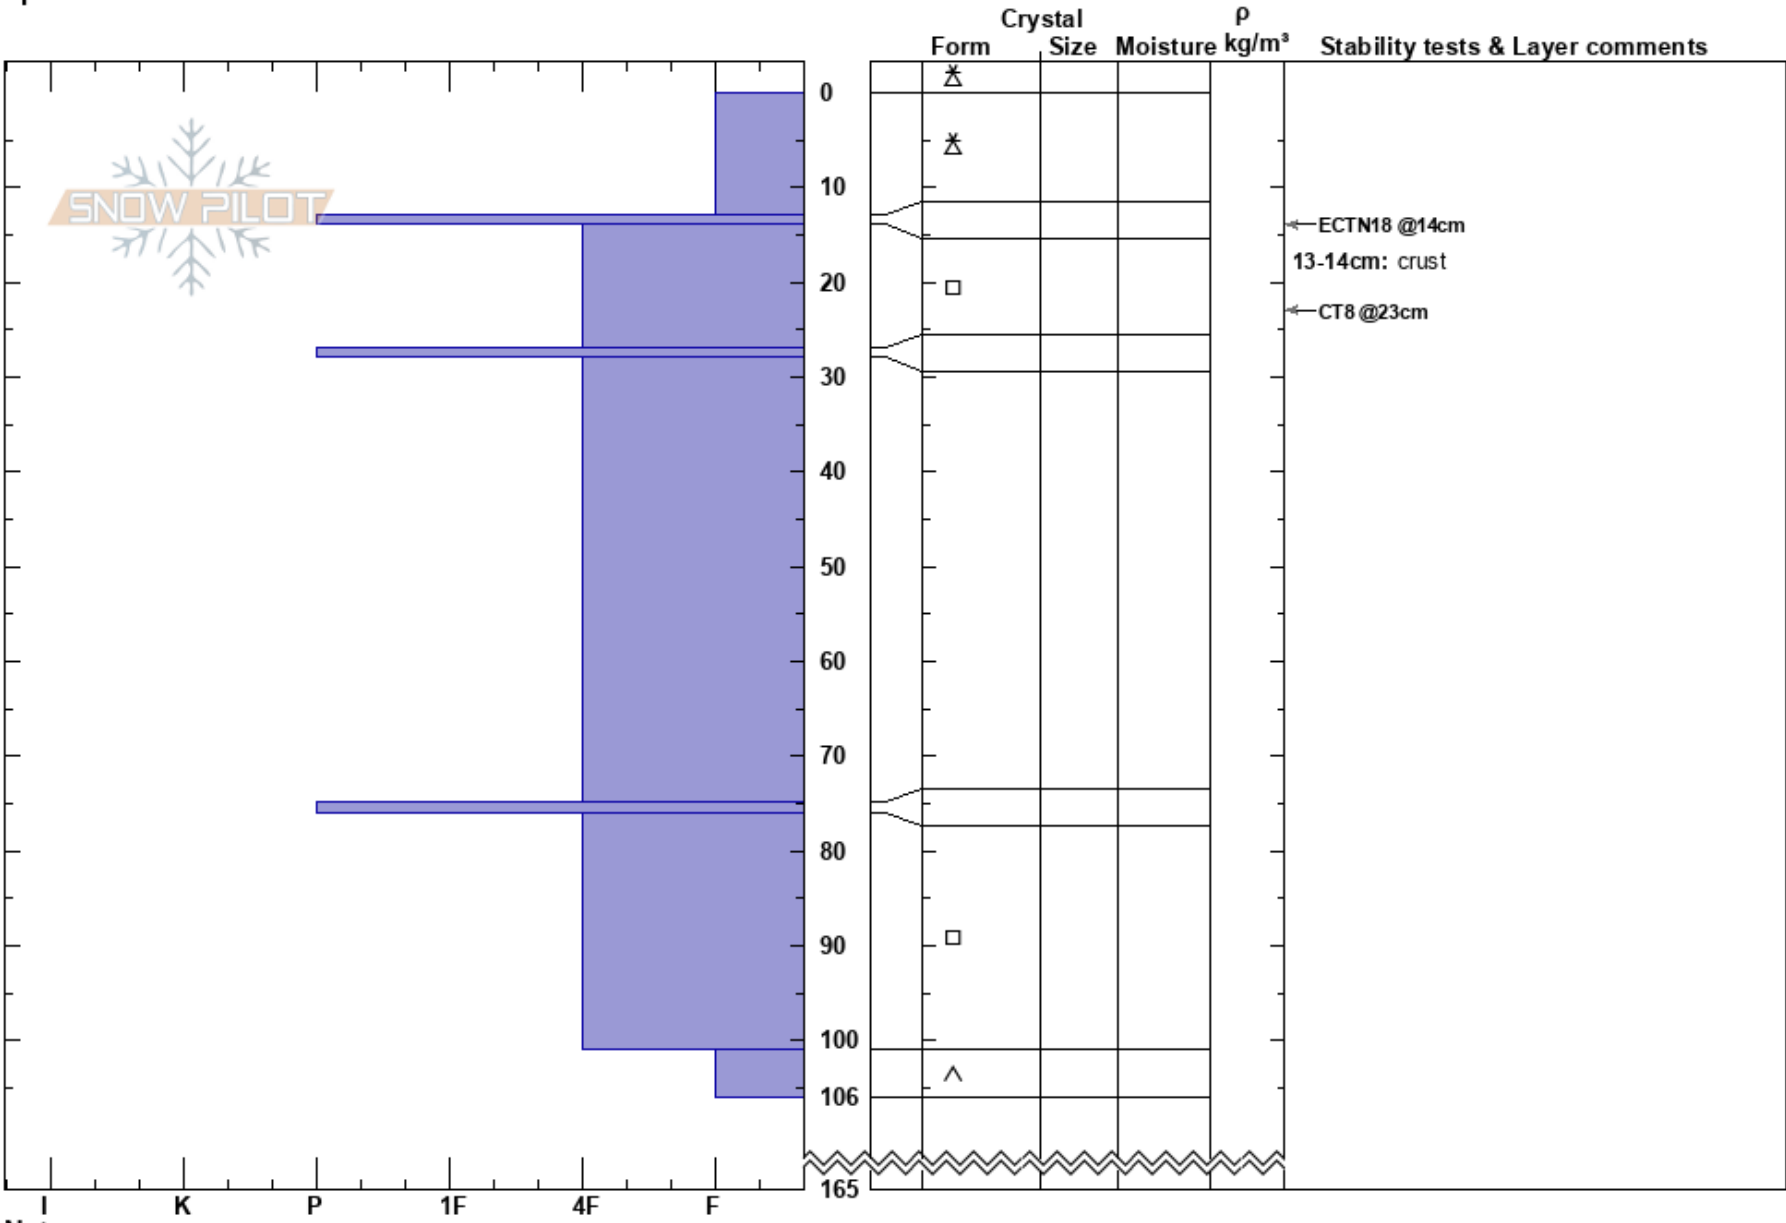

Hatcher Pass: 4068
 Hatcher Pass
 AK
 Elevation: 2960 ft
 Aspect: S
 Specifics:

Abby Jones
 03/24/2023 - 12:45pm
 Co-ord:
 Slope Angle: 21°
 Wind Loading: yes

Stability:
 Air Temperature:
 Sky Cover: OVC
 Precipitation: GR
 Wind: Strong

HS: 165
 PF: 32 13-14cm: crust
 PS: 14

Notes: